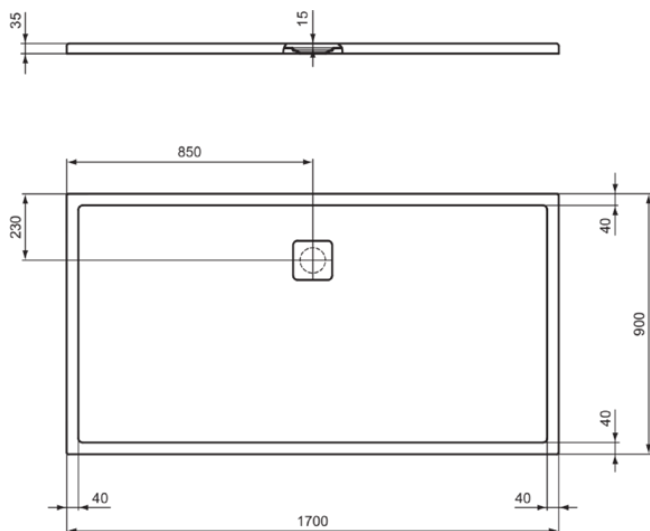

Product type:	Shower trays
Sub product type:	Rectangular shower tray
Brand:	Ideal Standard
Suite name:	ULTRA FLAT EVO
Designer:	Ideal Standard
Colour:	01 - White Glossy
Surface finish effect:	glossy
Height (mm):	35
Width (mm):	1700
Length / Projection (mm):	800
Net weight (kg):	48.00
EAN code:	8014140527336

ULTRA FLAT EVO

T543101

ULTRA FLAT EVO | Rectangular shower tray 1700x800x35 mm in white glossy finish, no waste
| Antibacterial, Accessible design, Cuttable, Easy repair, 35/36mm height

Product specifications

ULTRA FLAT EVO

T543001

ULTRA FLAT EVO | Rectangular shower tray 1700x900x35 mm in white glossy finish, no waste | Antibacterial, Accessible design, Cuttable, Easy repair, 35/36mm height

Image & drawing

General information

Product type:	Shower trays
Sub product type:	Rectangular shower tray
Brand:	Ideal Standard
Suite name:	ULTRA FLAT EVO
Designer:	Ideal Standard
Colour:	01 - White Glossy
Surface finish effect:	glossy
Height (mm):	35
Width (mm):	1700
Length / Projection (mm):	900
Net weight (kg):	56.00
EAN code:	8014140527329