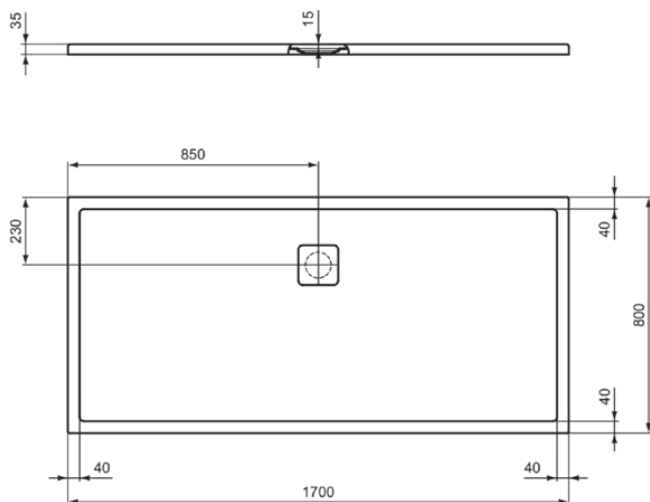

ULTRA FLAT EVO

T543101

ULTRA FLAT EVO | Rectangular shower tray 1700x800x35 mm in white glossy finish, no waste | Antibacterial, Accessible design, Cuttable, Easy repair, 35/36mm height

Image & drawing

General information

Product type:	Shower trays
Sub product type:	Rectangular shower tray
Brand:	Ideal Standard
Suite name:	ULTRA FLAT EVO
Designer:	Ideal Standard
Colour:	01 - White Glossy
Surface finish effect:	glossy
Height (mm):	35
Width (mm):	1700
Length / Projection (mm):	800
Net weight (kg):	48.00
EAN code:	8014140527336

Product specifications

Colour code:	01
Colour description:	white glossy
Corner model:	No
Dirt-resistant:	Yes
Grinded back side:	No
Grinded bottom side:	No
Disabled model:	Yes
Location of waste hole:	Long side
Material:	Mineral casting
Material quality:	StoneTech™

Product type:	Shower trays
Sub product type:	Rectangular shower tray
Brand:	Ideal Standard
Suite name:	ULTRA FLAT EVO
Designer:	Ideal Standard
Colour:	01 - White Glossy
Surface finish effect:	glossy
Height (mm):	35
Width (mm):	1700
Length / Projection (mm):	900
Net weight (kg):	56.00
EAN code:	8014140527329