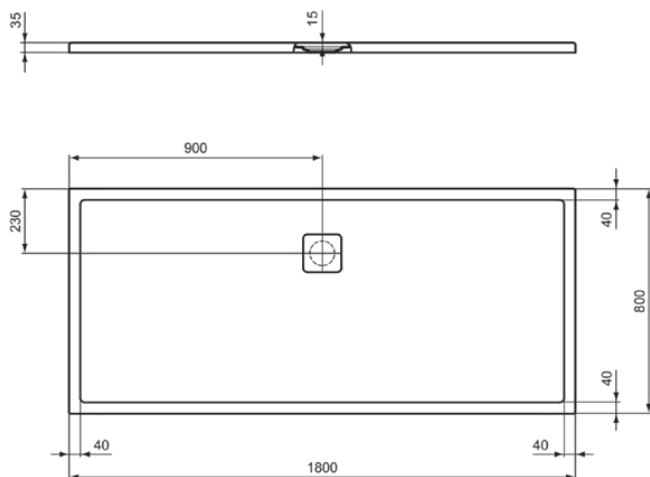

## T542901

ULTRA FLAT EVO | Rectangular shower tray 1800x800x35 mm in white glossy finish, no waste | Antibacterial, Accessible design, Cuttable, Easy repair, 35/36mm height

### General information

Product type:	Shower trays
Sub product type:	Rectangular shower tray
Brand:	Ideal Standard
Suite name:	ULTRA FLAT EVO
Designer:	Ideal Standard
Colour:	01 - White Glossy
Surface finish effect:	glossy
Height (mm):	35
Width (mm):	1800
Length / Projection (mm):	800
Net weight (kg):	50.00
EAN code:	8014140527312