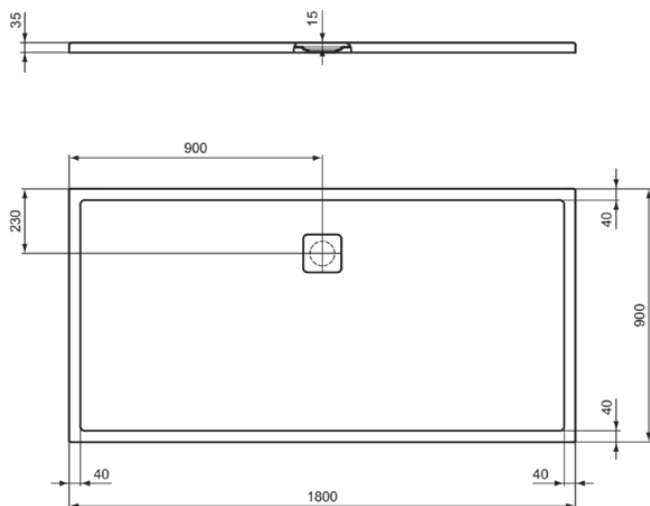

ULTRA FLAT EVO

T542801

ULTRA FLAT EVO | Rectangular shower tray 1800x900x35 mm in white glossy finish, no waste | Antibacterial, Accessible design, Cuttable, Easy repair, 35/36mm height

Image & drawing

General information

Product type:	Shower trays
Sub product type:	Rectangular shower tray
Brand:	Ideal Standard
Suite name:	ULTRA FLAT EVO
Designer:	Ideal Standard
Colour:	01 - White Glossy
Surface finish effect:	glossy
Height (mm):	35
Width (mm):	1800
Length / Projection (mm):	900
Net weight (kg):	57.00
EAN code:	8014140527305

Included products

TR16001: Waste hole cover

Features

	Antibacterial		Accessible design
	Cuttable		Easy repair
	35/36mm height		

Downloads

- [Installation Guide](#)

Product standard & certifications

Additional standards:	EN 14527
DoP classification:	CL1 + CL2 CA - DA

Product specifications

Colour code:	01
Colour description:	white glossy
Corner model:	No
Dirt-resistant:	Yes
Grinded back side:	No
Grinded bottom side:	No
Disabled model:	Yes
Location of waste hole:	Long side
Material:	Mineral casting
Material quality:	StoneTech™