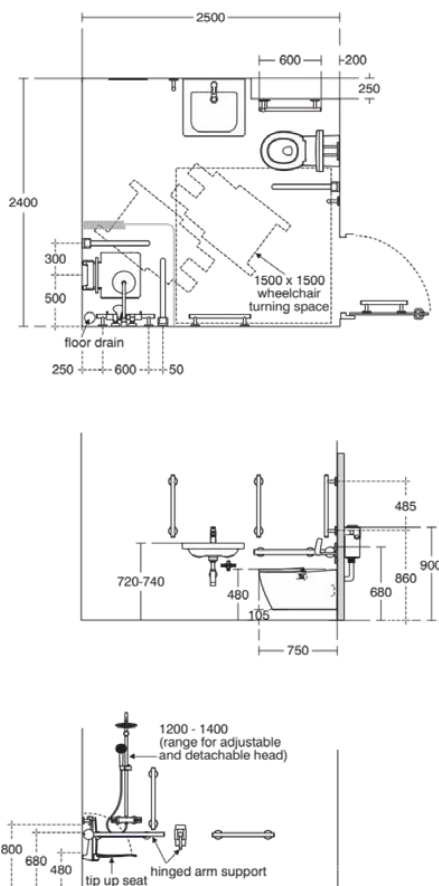

CONCEPT FREEDOM

S6407AA

CONCEPT FREEDOM | Bathroom bundle in chrome finish, 11 l/min (3 bar) | Thermostatic function, Water & Energy savings

Image & drawing

General information

Product type:	Accessible washrooms
Sub product type:	Bathroom bundle
Brand:	Ideal Standard
Suite name:	CONCEPT FREEDOM
Colour:	AA - Chrome
Surface finish effect:	glossy
Fixing method:	Coupling nut
Net weight (kg):	35.67
EAN code:	5017830481317

Included products

A6290AA:	CERATHERM 100 NEW Exposed shower system 311x505.5x1200 mm in chrome finish, 11.0 l/min (3 bar)
S6362AA:	CONTOUR 21 Support rail 107x800x848 mm in chrome finish
S0830AA:	CONTOUR 21 Grab rail 490 mm in chrome finish
S1210AA:	CONCEPT FREEDOM Back support rail 470x90 mm in chrome finish
S1209V3:	CONCEPT FREEDOM Shower seat 450x650x195 mm in silk black finish
A9115AA:	IOM Towel hook 48x45x48 mm in chrome finish
F960891AA:	Consoles set

Features

Thermostatic function

Water & Energy savings

Product specifications

Adjustable fixing points:	No
Adjustable flush volume:	No
Amount of escutcheon(s):	4
Amount of fixing points:	2
Amount of hooks:	1
Colour code:	AA
Colour description:	chrome
Concealed fixing:	Yes
Cool Body technology:	No
Flushing time adjustable:	No
Folding:	Yes
Handspray height adjustable:	Yes
Handle position:	Lateral
Headshower is depth-adjustable:	No
Material (bundle):	Exposed shower system (A6290AA): Metal
Material of fixing bracket:	Metal
Material quality (bundle):	Support rail (S6362AA): Aluminium