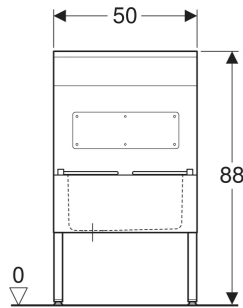

Twyford Sola janitorial unit

APPLICATION PURPOSES

- For industry and commerce

CHARACTERISTICS

- Corrosion-resistant
- Hygienically beneficial, closed outside surfaces

TECHNICAL DATA

Product material Stainless steel

SCOPE OF DELIVERY

- Cleaner sink
- Waste outlet

- Fastening material

TO ORDER ADDITIONALLY

- Tap

Art. no.	Colour / surface	Tap hole	Overflow	B cm	H cm	T cm
PS8801SS	silver-coloured / stainless steel	centred	without	50	88	50