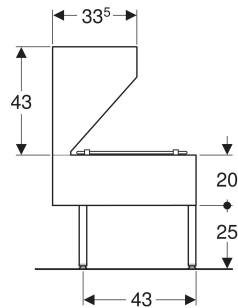

Twyford Sola janitorial unit

APPLICATION PURPOSES

- For industry and commerce

CHARACTERISTICS

- Corrosion-resistant
- Hygienically beneficial, closed outside surfaces

TECHNICAL DATA

Product material Stainless steel

SCOPE OF DELIVERY

- Cleaner sink
- Waste outlet

- Fastening material

TO ORDER ADDITIONALLY

- Tap

Art. no.	Colour / surface	Tap hole	Overflow	B cm	H cm	T cm
PS8801SS	silver-coloured / stainless steel	centred	without	50	88	50