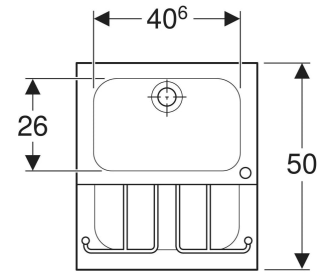

Twyford Sola janitorial unit

APPLICATION PURPOSES

- For industry and commerce

CHARACTERISTICS

- Corrosion-resistant
- Hygienically beneficial, closed outside surfaces

TECHNICAL DATA

Product material Stainless steel

SCOPE OF DELIVERY

- Cleaner sink
- Waste outlet

- Fastening material

TO ORDER ADDITIONALLY

- Tap

Art. no.	Colour / surface	Tap hole	Overflow	B cm	H cm	T cm
PS8801SS	silver-coloured / stainless steel	centred	without	50	88	50