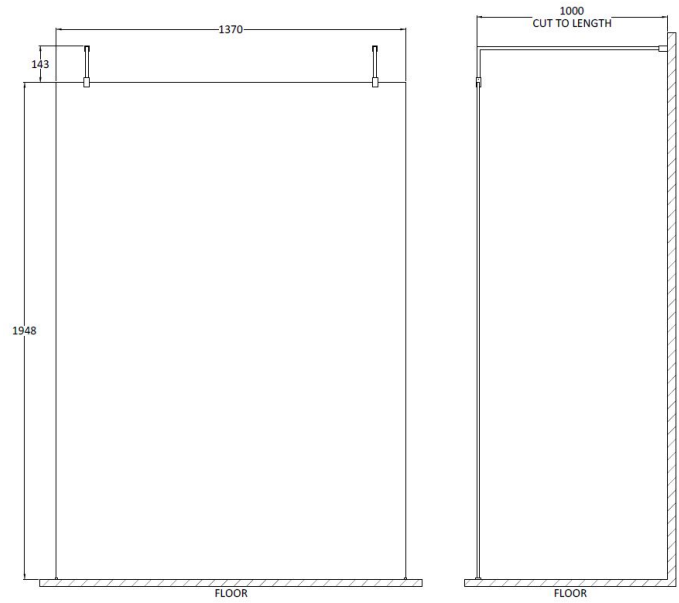

Sales Code: GPAF14

Description: 1400 Wetroom Screen With Arms And H Feet

Packaging Details

Barcode: 5055275899137