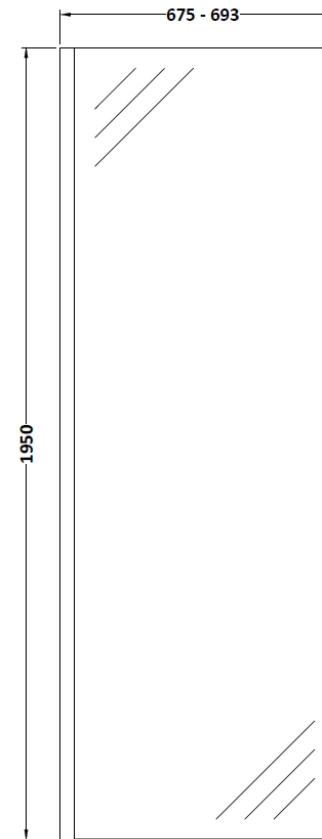

Sales Code: GPAF070

Description: 700 Wetroom Screen With Arms And H Feet

Packaging Details

Barcode: 5055275899083

Sales Code: WRSB700

Description: Wetroom Screen 700 X1950mm

Product Dimensions

Height (mm):	1950
Width (mm):	700
Depth (mm):	14
Nett Weight (kg):	29.44

Packaging Dimensions

Height (mm):	65
Width (mm):	730
Length (mm):	2010
Gross Weight (kg):	29.44

Packaging Data

Box Colour:	Brown Cardboard Box - Printed
Box Qty:	0
Label Size:	0 x 0
Label Colour:	Not Applicable
Label Qty:	0

Outer Box Dimensions (If Applicable)

Height (mm):	
Width (mm):	
Depth (mm):	
Length (mm):	
Gross Weight (kg):	
Barcode:	5055369007424

Product Details

Country of Origin:	China
Fitting Instruction:	Yes
CE & UKCA:	Yes
Profile Material:	Aluminium
Profile Finish:	Polished Chrome
Adjustments (mm):	675mm-693mm
Entry Width (mm):	N/A
Swing In Dim (mm):	N/A
Swing Out Dim (mm):	N/A
Radius (mm):	Not Applicable
Glass Thickness (mm):	8
Easy Fit:	No
Easy Clean:	Yes
Handle Style:	Not Applicable
Handle Material:	Not Applicable
Enclosure Design:	Frameless
Wheel Type:	Not Applicable
Support Bar Included:	Support Bar Included
Extras:	None