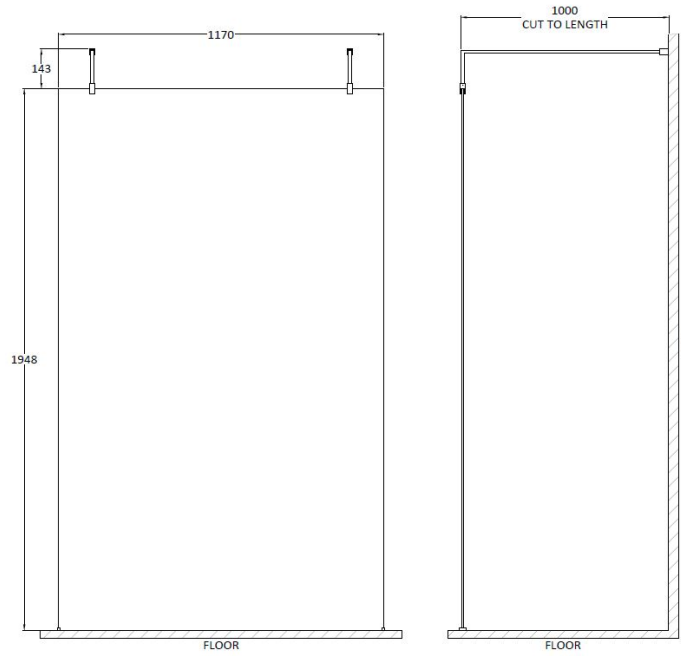

Outer Box Dimensions (If Applicable)

Height (mm):	
Width (mm):	
Depth (mm):	
Length (mm):	
Gross Weight (kg):	
Barcode:	5055275871157

Product Details

Country of Origin:	China
Fitting Instruction:	Yes
CE & UKCA:	Yes
Profile Material:	Aluminium
Profile Finish:	Polished Chrome
Adjustments (mm):	1075mm-1093mm
Entry Width (mm):	N/A
Swing In Dim (mm):	N/A
Swing Out Dim (mm):	N/A
Radius (mm):	Not Applicable
Glass Thickness (mm):	8
Easy Fit:	No
Easy Clean:	Yes
Handle Style:	Not Applicable
Handle Material:	Not Applicable
Enclosure Design:	Frameless
Wheel Type:	Not Applicable
Support Bar Included:	Support Bar Included
Extras:	None

Sales Code: GPAF12

Description: 1200 Wetroom Screen With Arms And H Feet

Packaging Details

Barcode: 5055275899120

Sales Code: WRSB1200

Description: Wetroom Screen 1200 X1950mm

Product Dimensions

Height (mm):	1950
Width (mm):	1200
Depth (mm):	14
Nett Weight (kg):	50.4

Outer Box Dimensions (If Applicable)

Height (mm):	
Width (mm):	
Depth (mm):	
Length (mm):	
Gross Weight (kg):	
Barcode:	5055369007479

Product Details

Country of Origin:	China
Fitting Instruction:	Yes
CE & UKCA:	Yes
Profile Material:	Aluminium
Profile Finish:	Polished Chrome
Adjustments (mm):	1175mm-1193mm
Entry Width (mm):	N/A
Swing In Dim (mm):	N/A
Swing Out Dim (mm):	N/A
Radius (mm):	Not Applicable
Glass Thickness (mm):	8
Easy Fit:	No
Easy Clean:	Yes
Handle Style:	Not Applicable
Handle Material:	Not Applicable
Enclosure Design:	Frameless
Wheel Type:	Not Applicable
Support Bar Included:	Support Bar Included
Extras:	None