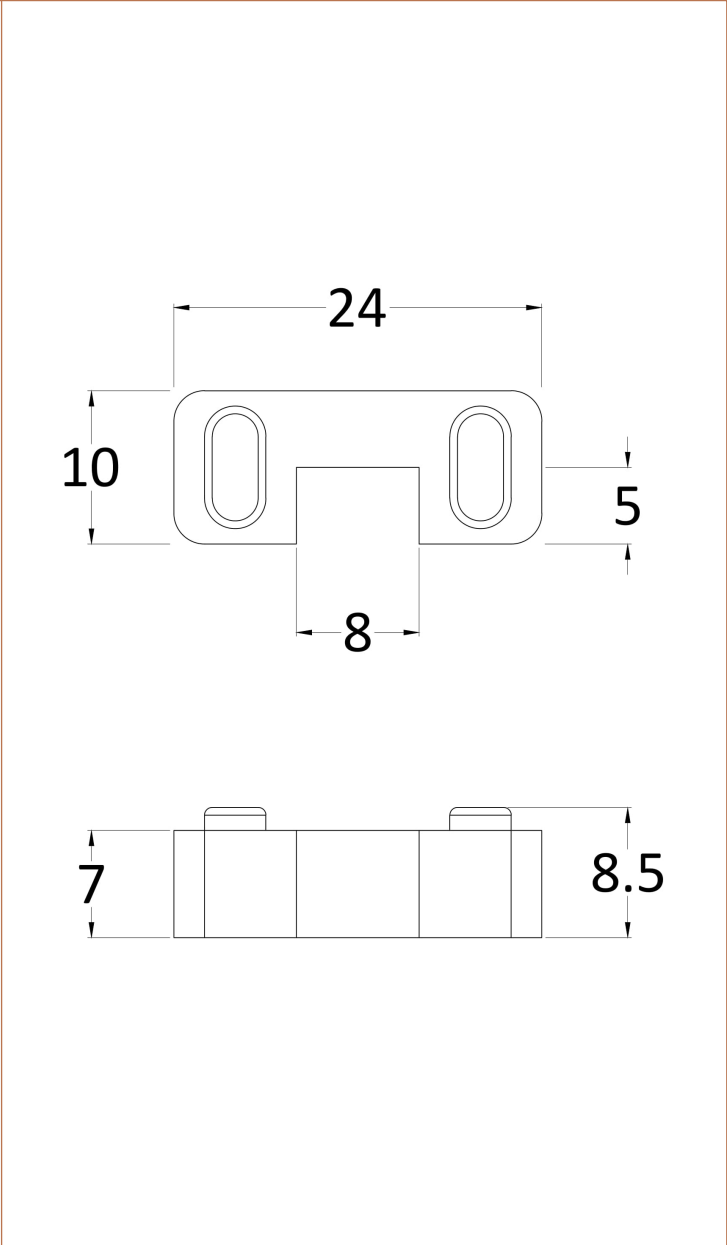

Sales Code: WRSF003

Description: Wetroom Horseshoe Support Foot Chrome

Product Dimensions	
Height (mm):	45
Width (mm):	44
Depth (mm):	30
Nett Weight (kg):	0.16
Packaging Dimensions	
Height (mm):	45
Width (mm):	30
Length (mm):	44
Gross Weight (kg):	0.16
Packaging Data	
Box Colour:	White Cardboard Box
Box Qty:	1
Label Size:	100 x 50
Label Colour:	White Label
Label Qty:	2
Outer Box Dimensions (If Applicable)	
Height (mm):	360
Width (mm):	270
Depth (mm):	
Length (mm):	
Gross Weight (kg):	
Barcode:	5055275896228
Product Details	
Country of Origin:	United Kingdom
Fitting Instruction:	Yes
CE & UKCA:	N/A
Profile Material:	
Profile Finish:	
Adjustments (mm):	
Entry Width (mm):	
Swing In Dim (mm):	
Swing Out Dim (mm):	
Radius (mm):	
Glass Thickness (mm):	
Easy Fit:	
Easy Clean:	
Handle Style:	
Handle Material:	
Enclosure Design:	
Wheel Type:	
Support Bar Included:	
Extras: