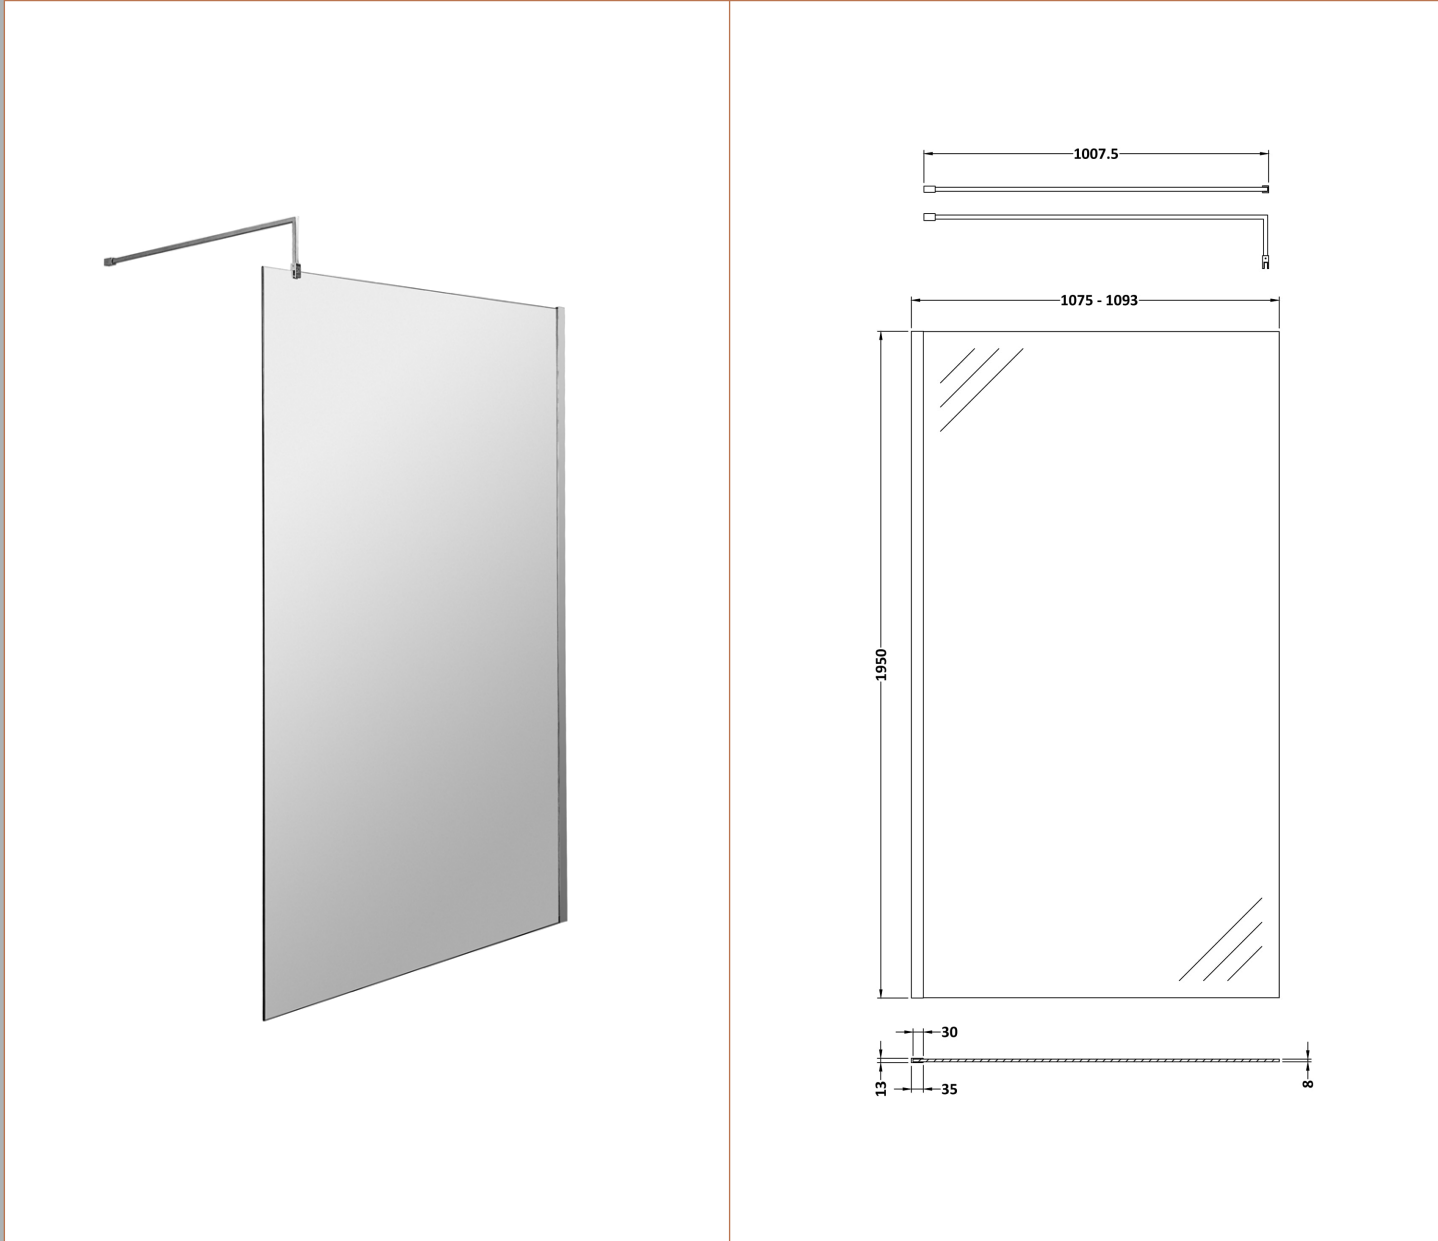

Sales Code: WRSB1100

Description: 1100X1950 Wetroom Screen Inc Support Bar

Product Dimensions

Height (mm):	1950
Width (mm):	1100
Depth (mm):	14
Nett Weight (kg):	48.8

Packaging Dimensions

Height (mm):	65
Width (mm):	1150
Length (mm):	2010
Gross Weight (kg):	48.8

Packaging Data

Box Colour:	Brown Cardboard Box - Printed
Box Qty:	0
Label Size:	0 x 0
Label Colour:	Not Applicable
Label Qty:	0

Outer Box Dimensions (If Applicable)

Height (mm):	
Width (mm):	
Depth (mm):	
Length (mm):	
Gross Weight (kg):	
Barcode:	5055275871157

Product Details

Country of Origin:	China
Fitting Instruction:	Yes
CE & UKCA:	Yes
Profile Material:	Aluminium
Profile Finish:	Polished Chrome
Adjustments (mm):	1075mm-1093mm
Entry Width (mm):	N/A
Swing In Dim (mm):	N/A
Swing Out Dim (mm):	N/A
Radius (mm):	Not Applicable
Glass Thickness (mm):	8
Easy Fit:	No
Easy Clean:	Yes
Handle Style:	Not Applicable
Handle Material:	Not Applicable
Enclosure Design:	Frameless
Wheel Type:	Not Applicable
Support Bar Included:	Support Bar Included
Extras:	None