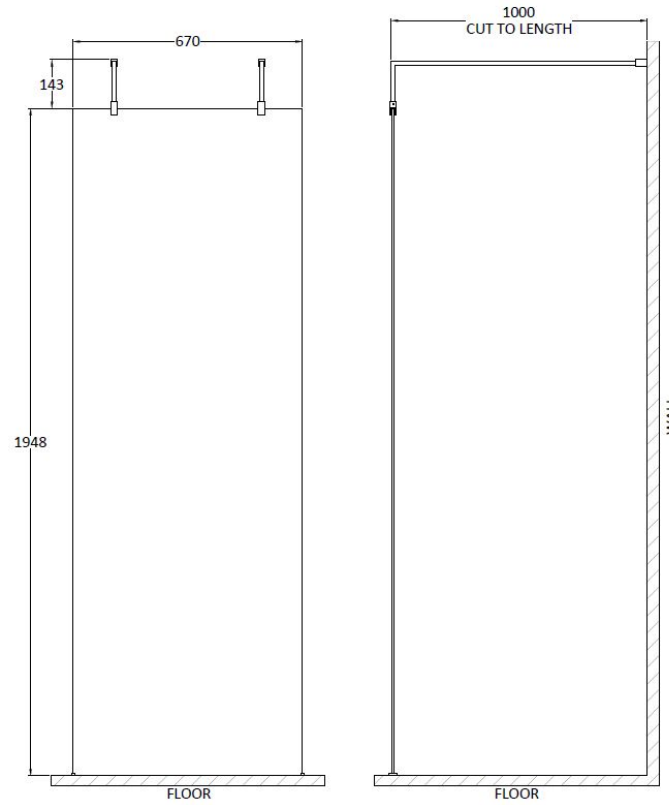

Sales Code: GPAF070

Description: 700 Wetroom Screen With Arms And H Feet

Packaging Details

Barcode: 5055275899083

Sales Code: WRSB700

Description: Wetroom Screen 700 X1950mm

Product Dimensions

Height (mm):	1950
Width (mm):	700
Depth (mm):	14
Nett Weight (kg):	29.44

Packaging Dimensions

Height (mm):	65
Width (mm):	730
Length (mm):	2010
Gross Weight (kg):	29.44

Packaging Data

Box Colour:	Brown Cardboard Box - Printed
Box Qty:	0
Label Size:	0 x 0
Label Colour:	Not Applicable
Label Qty:	0

Outer Box Dimensions (If Applicable)

Height (mm):	
Width (mm):	
Depth (mm):	
Length (mm):	
Gross Weight (kg):	
Barcode:	5055369007424

Product Details

Country of Origin:	China
Fitting Instruction:	Yes
CE & UKCA:	Yes
Profile Material:	Aluminium
Profile Finish:	Polished Chrome
Adjustments (mm):	675mm-693mm
Entry Width (mm):	N/A
Swing In Dim (mm):	N/A
Swing Out Dim (mm):	N/A
Radius (mm):	Not Applicable
Glass Thickness (mm):	8
Easy Fit:	No
Easy Clean:	Yes
Handle Style:	Not Applicable
Handle Material:	Not Applicable
Enclosure Design:	Frameless
Wheel Type:	Not Applicable
Support Bar Included:	Support Bar Included
Extras:	None

Outer Box Dimensions (If Applicable)

Height (mm):	
Width (mm):	
Depth (mm):	
Length (mm):	
Gross Weight (kg):	
Barcode:	5055369007448

Product Details

Country of Origin:	China
Fitting Instruction:	Yes
CE & UKCA:	Yes
Profile Material:	Aluminium
Profile Finish:	Polished Chrome
Adjustments (mm):	775mm-793mm
Entry Width (mm):	N/A
Swing In Dim (mm):	N/A
Swing Out Dim (mm):	N/A
Radius (mm):	Not Applicable
Glass Thickness (mm):	8
Easy Fit:	No
Easy Clean:	Yes
Handle Style:	Not Applicable
Handle Material:	Not Applicable
Enclosure Design:	Frameless
Wheel Type:	Not Applicable
Support Bar Included:	Support Bar Included
Extras:	None