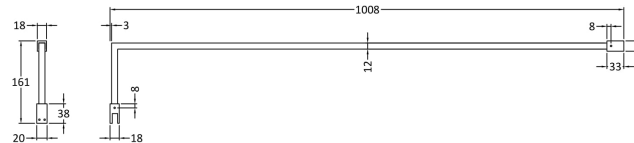

Sales Code: FIX023

Description: Wetroom Screen Support Arm Chrome

Product Dimensions

Height (mm):	15
Width (mm):	150
Depth (mm):	1000
Nett Weight (kg):	0.67

Packaging Dimensions

Height (mm):	35
Width (mm):	160
Length (mm):	1020
Gross Weight (kg):	0.7

Packaging Data

Box Colour:	White Cardboard Box
Box Qty:	1
Label Size:	100 x 50
Label Colour:	White Label
Label Qty:	1

Outer Box Dimensions (If Applicable)

Height (mm):	
Width (mm):	
Depth (mm):	
Length (mm):	
Gross Weight (kg):	
Barcode:	5056211800002

Product Details

Country of Origin:	China
Fitting Instruction:	Yes
CE & UKCA:	N/A
Profile Material:	Stainless Steel
Profile Finish:	Polished Chrome
Adjustments (mm):	N/A
Entry Width (mm):	N/A
Swing In Dim (mm):	N/A
Swing Out Dim (mm):	N/A
Radius (mm):	Not Applicable
Glass Thickness (mm):	
Easy Fit:	Not Applicable
Easy Clean:	Not Applicable
Handle Style:	Not Applicable
Handle Material:	Not Applicable
Enclosure Design:	Not Applicable
Wheel Type:	Not Applicable
Support Bar Included:	
Extras:	None