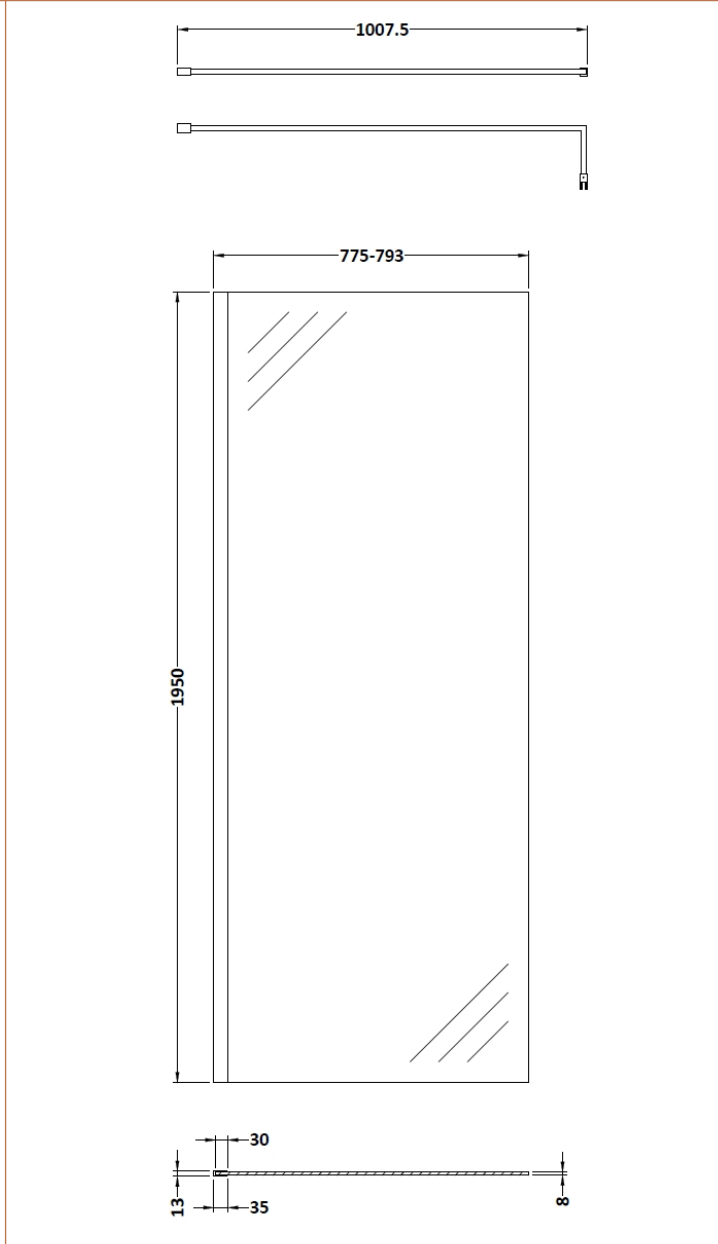

Outer Box Dimensions (If Applicable)

Height (mm):	
Width (mm):	
Depth (mm):	
Length (mm):	
Gross Weight (kg):	
Barcode:	5055369007424

Product Details

Country of Origin:	China
Fitting Instruction:	Yes
CE & UKCA:	Yes
Profile Material:	Aluminium
Profile Finish:	Polished Chrome
Adjustments (mm):	675mm-693mm
Entry Width (mm):	N/A
Swing In Dim (mm):	N/A
Swing Out Dim (mm):	N/A
Radius (mm):	Not Applicable
Glass Thickness (mm):	8
Easy Fit:	No
Easy Clean:	Yes
Handle Style:	Not Applicable
Handle Material:	Not Applicable
Enclosure Design:	Frameless
Wheel Type:	Not Applicable
Support Bar Included:	Support Bar Included
Extras:	None

Sales Code: GPAF080

Description: 800 Wetroom Screen With Arms And H Feet

Packaging Details

Barcode: 5055275899090

Sales Code: WRSB800

Description: Wetroom Screen 800 X1950mm

Product Dimensions

Height (mm):	1950
Width (mm):	800
Depth (mm):	14
Nett Weight (kg):	34.36

Packaging Dimensions

Height (mm):	65
Width (mm):	830
Length (mm):	2010
Gross Weight (kg):	34.36

Packaging Data

Box Colour:	Brown Cardboard Box - Printed
Box Qty:	0
Label Size:	0 x 0
Label Colour:	Not Applicable
Label Qty:	0

Outer Box Dimensions (If Applicable)

Height (mm):	
Width (mm):	
Depth (mm):	
Length (mm):	
Gross Weight (kg):	
Barcode:	5055369007448

Product Details

Country of Origin:	China
Fitting Instruction:	Yes
CE & UKCA:	Yes
Profile Material:	Aluminium
Profile Finish:	Polished Chrome
Adjustments (mm):	775mm-793mm
Entry Width (mm):	N/A
Swing In Dim (mm):	N/A
Swing Out Dim (mm):	N/A
Radius (mm):	Not Applicable
Glass Thickness (mm):	8
Easy Fit:	No
Easy Clean:	Yes
Handle Style:	Not Applicable
Handle Material:	Not Applicable
Enclosure Design:	Frameless
Wheel Type:	Not Applicable
Support Bar Included:	Support Bar Included
Extras:	None