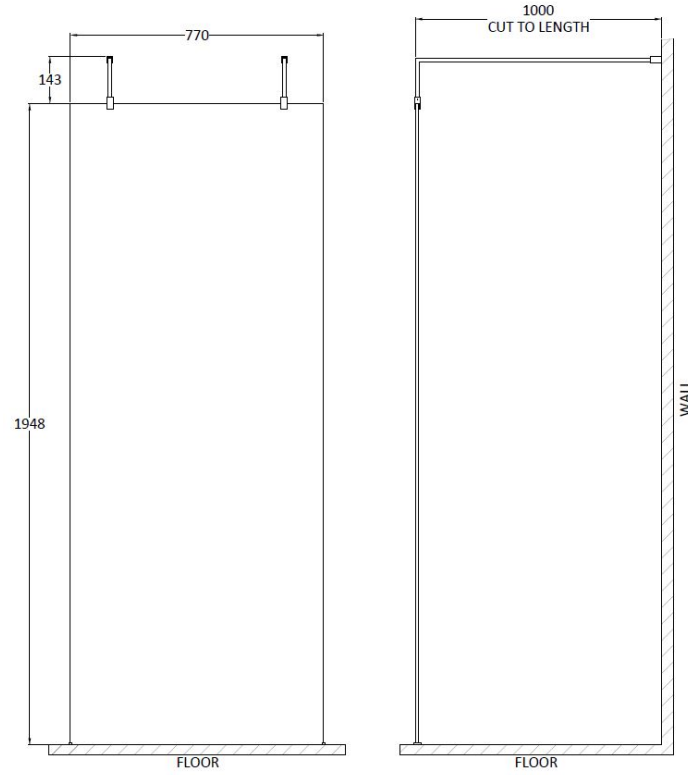

Packaging Dimensions

Height (mm):	65
Width (mm):	730
Length (mm):	2010
Gross Weight (kg):	29.44

Packaging Data

Box Colour:	Brown Cardboard Box - Printed
Box Qty:	0
Label Size:	0 x 0
Label Colour:	Not Applicable
Label Qty:	0

Outer Box Dimensions (If Applicable)

Height (mm):	
Width (mm):	
Depth (mm):	
Length (mm):	
Gross Weight (kg):	
Barcode:	5055369007424

Product Details

Country of Origin:	China
Fitting Instruction:	Yes
CE & UKCA:	Yes
Profile Material:	Aluminium
Profile Finish:	Polished Chrome
Adjustments (mm):	675mm-693mm
Entry Width (mm):	N/A
Swing In Dim (mm):	N/A
Swing Out Dim (mm):	N/A
Radius (mm):	Not Applicable
Glass Thickness (mm):	8
Easy Fit:	No
Easy Clean:	Yes
Handle Style:	Not Applicable
Handle Material:	Not Applicable
Enclosure Design:	Frameless
Wheel Type:	Not Applicable
Support Bar Included:	Support Bar Included
Extras:	None

Sales Code: GPAF080

Description: 800 Wetroom Screen With Arms And H Feet

Packaging Details

Barcode: 5055275899090

Sales Code: WRSB800

Description: Wetroom Screen 800 X1950mm

Product Dimensions

Height (mm):	1950
Width (mm):	800
Depth (mm):	14
Nett Weight (kg):	34.36

Outer Box Dimensions (If Applicable)

Height (mm):	
Width (mm):	
Depth (mm):	
Length (mm):	
Gross Weight (kg):	
Barcode:	5055369007448

Product Details

Country of Origin:	China
Fitting Instruction:	Yes
CE & UKCA:	Yes
Profile Material:	Aluminium
Profile Finish:	Polished Chrome
Adjustments (mm):	775mm-793mm
Entry Width (mm):	N/A
Swing In Dim (mm):	N/A
Swing Out Dim (mm):	N/A
Radius (mm):	Not Applicable
Glass Thickness (mm):	8
Easy Fit:	No
Easy Clean:	Yes
Handle Style:	Not Applicable
Handle Material:	Not Applicable
Enclosure Design:	Frameless
Wheel Type:	Not Applicable
Support Bar Included:	Support Bar Included
Extras:	None