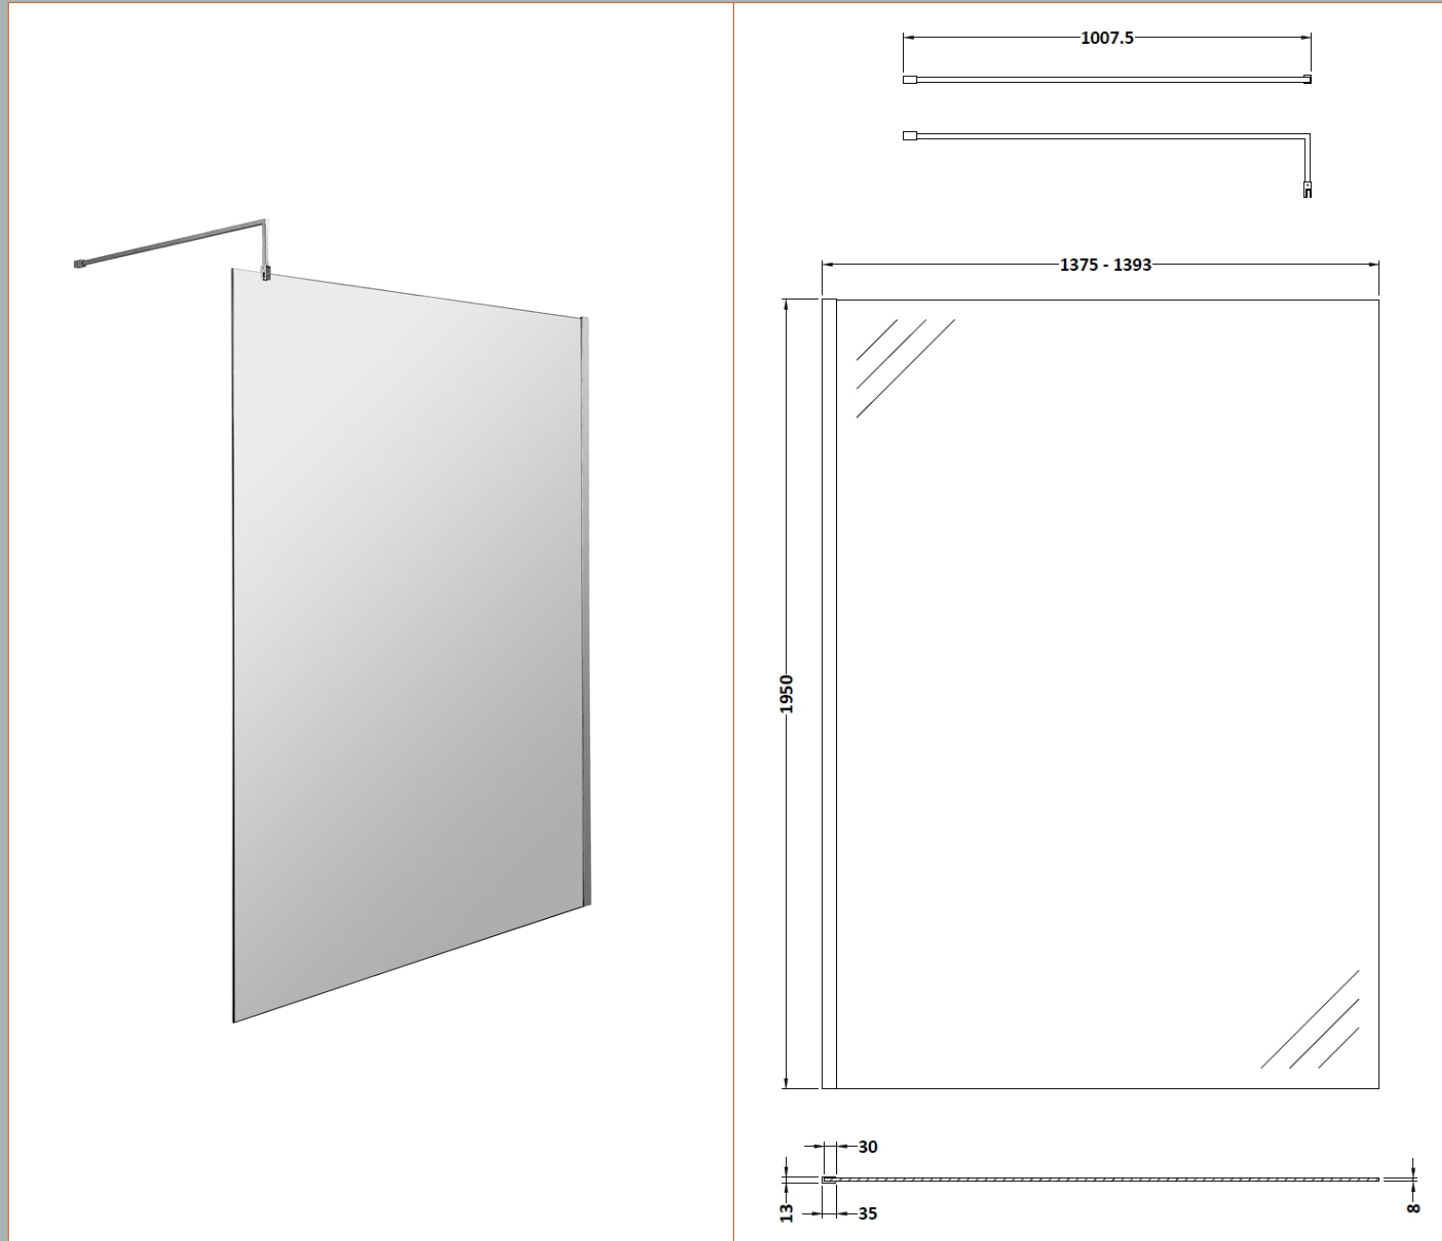

Outer Box Dimensions (If Applicable)

Height (mm):	
Width (mm):	
Depth (mm):	
Length (mm):	
Gross Weight (kg):	
Barcode:	5055369007479

Product Details

Country of Origin:	China
Fitting Instruction:	Yes
CE & UKCA:	Yes
Profile Material:	Aluminium
Profile Finish:	Polished Chrome
Adjustments (mm):	1175mm-1193mm
Entry Width (mm):	N/A
Swing In Dim (mm):	N/A
Swing Out Dim (mm):	N/A
Radius (mm):	Not Applicable
Glass Thickness (mm):	8
Easy Fit:	No
Easy Clean:	Yes
Handle Style:	Not Applicable
Handle Material:	Not Applicable
Enclosure Design:	Frameless
Wheel Type:	Not Applicable
Support Bar Included:	Support Bar Included
Extras:	None

Sales Code: GPAF14

Description: 1400 Wetroom Screen With Arms And H Feet

Packaging Details

Barcode: 5055275899137

Sales Code: WRSB1400

Description: Wetroom Screen 1400 X1950mm

Product Dimensions

Height (mm):	1950
Width (mm):	1400
Depth (mm):	14
Nett Weight (kg):	58.3

Outer Box Dimensions (If Applicable)

Height (mm):	
Width (mm):	
Depth (mm):	
Length (mm):	
Gross Weight (kg):	
Barcode:	5055369007486

Product Details

Country of Origin:	China
Fitting Instruction:	Yes
CE & UKCA:	Yes
Profile Material:	Aluminium
Profile Finish:	Polished Chrome
Adjustments (mm):	1375mm-1393mm
Entry Width (mm):	N/A
Swing In Dim (mm):	N/A
Swing Out Dim (mm):	N/A
Radius (mm):	Not Applicable
Glass Thickness (mm):	8
Easy Fit:	No
Easy Clean:	Yes
Handle Style:	Not Applicable
Handle Material:	Not Applicable
Enclosure Design:	Frameless
Wheel Type:	Not Applicable
Support Bar Included:	Support Bar Included
Extras:	None