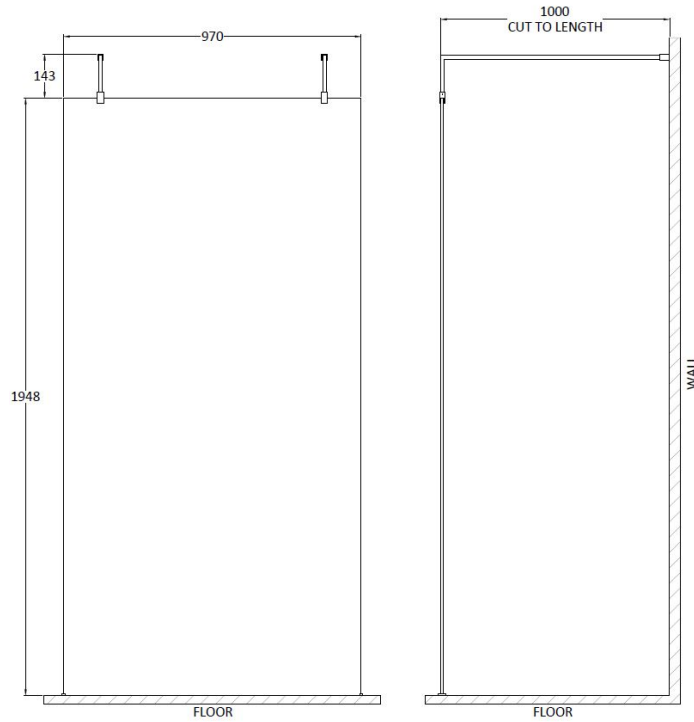

Sales Code: GPAF10

Description: 1000 Wetroom Screen With Arms And H Feet

Packaging Details

Barcode: 5055275899113