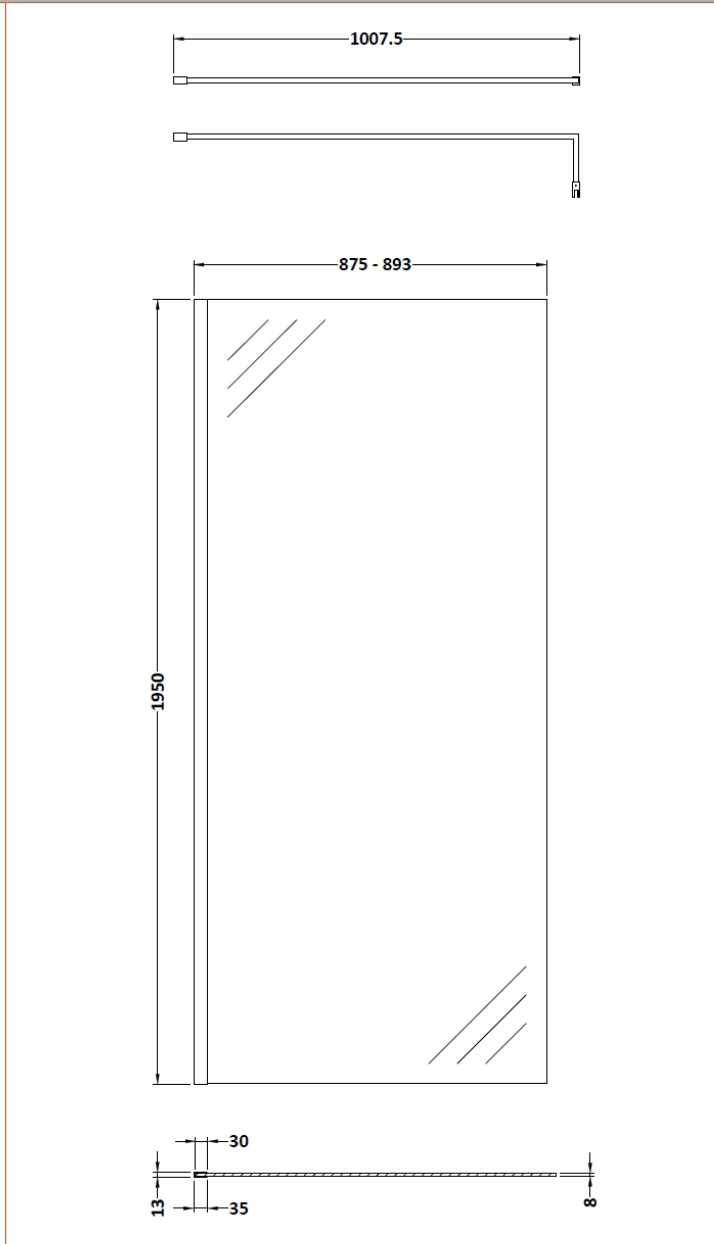

Sales Code: WRSB900

Description: Wetroom Screen 900 X1950mm

Product Dimensions

Height (mm):	1950
Width (mm):	900
Depth (mm):	14
Nett Weight (kg):	38.24

Packaging Dimensions

Height (mm):	65
Width (mm):	930
Length (mm):	2010
Gross Weight (kg):	38.24

Packaging Data

Box Colour:	Brown Cardboard Box - Printed
Box Qty:	0
Label Size:	0 x 0
Label Colour:	Not Applicable
Label Qty:	0

Outer Box Dimensions (If Applicable)

Height (mm):	
Width (mm):	
Depth (mm):	
Length (mm):	
Gross Weight (kg):	
Barcode:	5055369007455

Product Details

Country of Origin:	China
Fitting Instruction:	Yes
CE & UKCA:	Yes
Profile Material:	Aluminium
Profile Finish:	Polished Chrome
Adjustments (mm):	875mm-893mm
Entry Width (mm):	N/A
Swing In Dim (mm):	N/A
Swing Out Dim (mm):	N/A
Radius (mm):	Not Applicable
Glass Thickness (mm):	8
Easy Fit:	No
Easy Clean:	Yes
Handle Style:	Not Applicable
Handle Material:	Not Applicable
Enclosure Design:	Frameless
Wheel Type:	Not Applicable
Support Bar Included:	Support Bar Included
Extras:	None