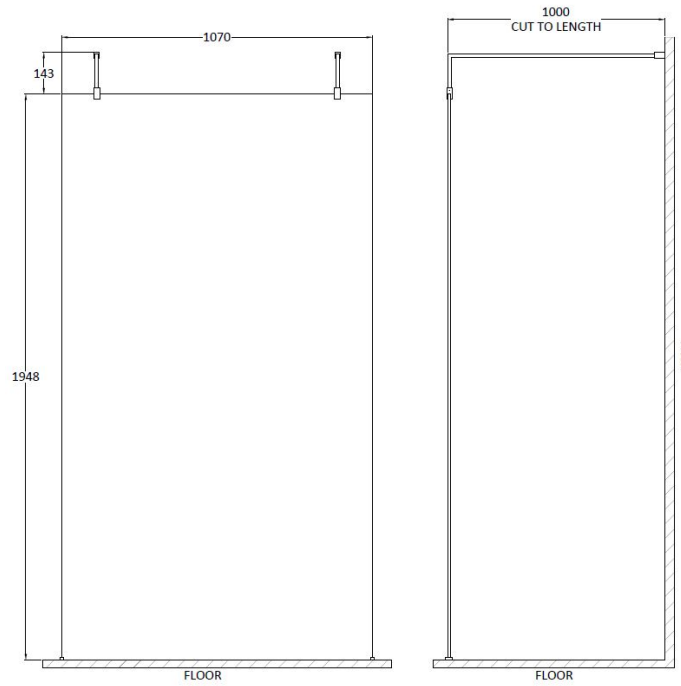

Sales Code: GPAF11

Description: 1100 Wetroom Screen With Arms And H Feet

Packaging Details

Barcode: 5056211855651