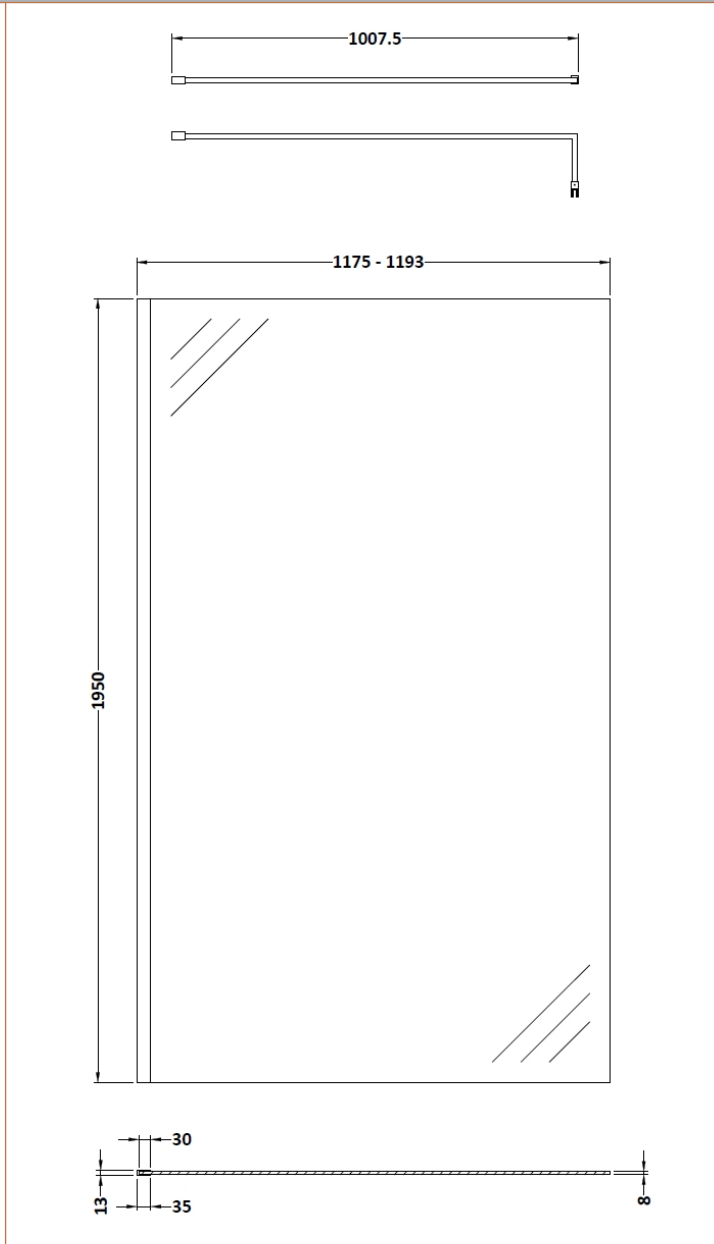

Sales Code: WRSB1200

Description: Wetroom Screen 1200 X1950mm

Product Dimensions

Height (mm):	1950
Width (mm):	1200
Depth (mm):	14
Nett Weight (kg):	50.4

Packaging Dimensions

Height (mm):	65
Width (mm):	1250
Length (mm):	2010
Gross Weight (kg):	50.4

Packaging Data

Box Colour:	Brown Cardboard Box - Printed
Box Qty:	0
Label Size:	0 x 0
Label Colour:	Not Applicable
Label Qty:	0

Outer Box Dimensions (If Applicable)

Height (mm):	
Width (mm):	
Depth (mm):	
Length (mm):	
Gross Weight (kg):	
Barcode:	5055369007479

Product Details

Country of Origin:	China
Fitting Instruction:	Yes
CE & UKCA:	Yes
Profile Material:	Aluminium
Profile Finish:	Polished Chrome
Adjustments (mm):	1175mm-1193mm
Entry Width (mm):	N/A
Swing In Dim (mm):	N/A
Swing Out Dim (mm):	N/A
Radius (mm):	Not Applicable
Glass Thickness (mm):	8
Easy Fit:	No
Easy Clean:	Yes
Handle Style:	Not Applicable
Handle Material:	Not Applicable
Enclosure Design:	Frameless
Wheel Type:	Not Applicable
Support Bar Included:	Support Bar Included
Extras:	None