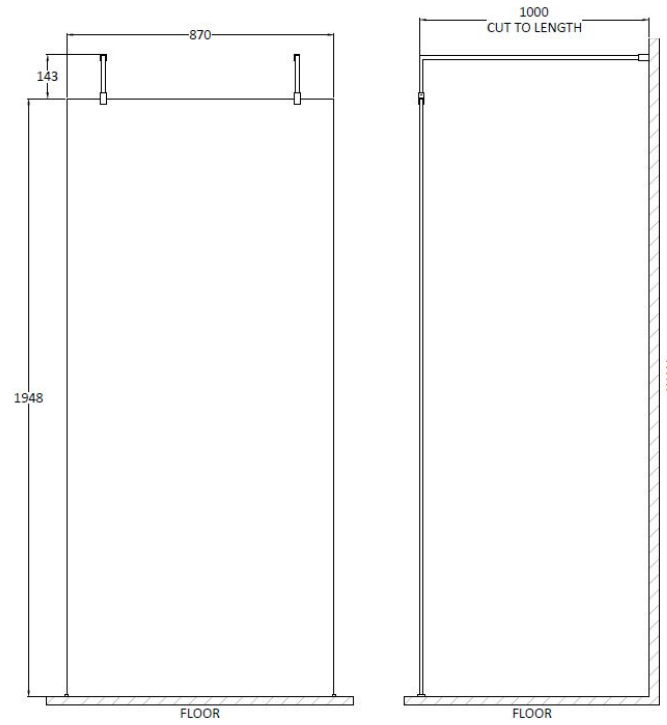

Packaging Dimensions

Height (mm):	65
Width (mm):	830
Length (mm):	2010
Gross Weight (kg):	34.36

Packaging Data

Box Colour:	Brown Cardboard Box - Printed
Box Qty:	0
Label Size:	0 x 0
Label Colour:	Not Applicable
Label Qty:	0

Outer Box Dimensions (If Applicable)

Height (mm):	
Width (mm):	
Depth (mm):	
Length (mm):	
Gross Weight (kg):	
Barcode:	5055369007448

Product Details

Country of Origin:	China
Fitting Instruction:	Yes
CE & UKCA:	Yes
Profile Material:	Aluminium
Profile Finish:	Polished Chrome
Adjustments (mm):	775mm-793mm
Entry Width (mm):	N/A
Swing In Dim (mm):	N/A
Swing Out Dim (mm):	N/A
Radius (mm):	Not Applicable
Glass Thickness (mm):	8
Easy Fit:	No
Easy Clean:	Yes
Handle Style:	Not Applicable
Handle Material:	Not Applicable
Enclosure Design:	Frameless
Wheel Type:	Not Applicable
Support Bar Included:	Support Bar Included
Extras:	None

Sales Code: GPAF090

Description: 900 Wetroom Screen With Arms And H Feet

Packaging Details

Barcode: 5055275899106

Sales Code: WRSB900

Description: Wetroom Screen 900 X1950mm

Product Dimensions

Height (mm):	1950
Width (mm):	900
Depth (mm):	14
Nett Weight (kg):	38.24

Outer Box Dimensions (If Applicable)

Height (mm):	
Width (mm):	
Depth (mm):	
Length (mm):	
Gross Weight (kg):	
Barcode:	5055369007455

Product Details

Country of Origin:	China
Fitting Instruction:	Yes
CE & UKCA:	Yes
Profile Material:	Aluminium
Profile Finish:	Polished Chrome
Adjustments (mm):	875mm-893mm
Entry Width (mm):	N/A
Swing In Dim (mm):	N/A
Swing Out Dim (mm):	N/A
Radius (mm):	Not Applicable
Glass Thickness (mm):	8
Easy Fit:	No
Easy Clean:	Yes
Handle Style:	Not Applicable
Handle Material:	Not Applicable
Enclosure Design:	Frameless
Wheel Type:	Not Applicable
Support Bar Included:	Support Bar Included
Extras:	None