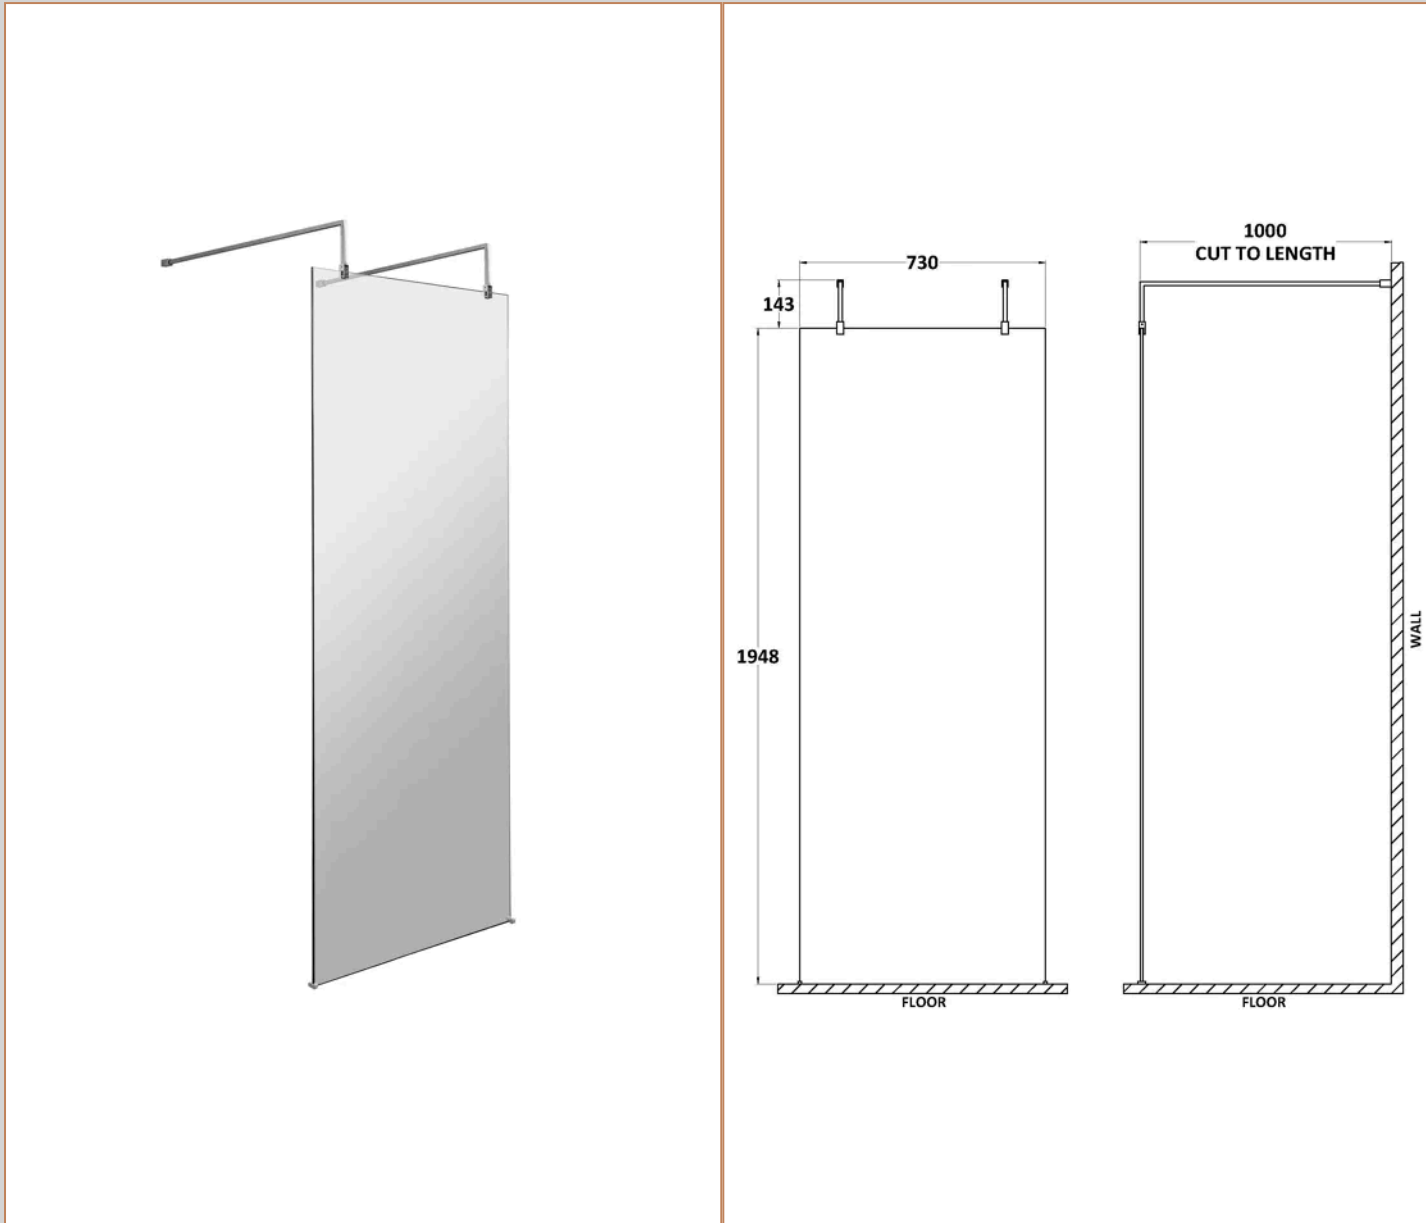

Sales Code: GPAF076

Barcode: 5056883741344

Brand: Hudson Reed

Description: Hudson Reed 760mm Wetroom Screen With Arms and Feet

Product Dimensions

Product	1950 x 760 x 14mm (H x W x D)
Packaged	65 x 790 x 2010mm (H x W x D)
Nett Weight	34 kg
Packaged Weight	34 kg

Product Details

Country of Origin	China
Product Material	Aluminium
Colour/Finish	Chrome
Style	Contemporary
Easy Clean	Yes
Ce Certified	Yes
Declaration Of Performance	Yes
Easy Fit	No
Enclosure Design	Frameless
Frame Finish	Chrome
Glass Thickness	8 mm
Handles Included	No
Ukca Certified	Yes