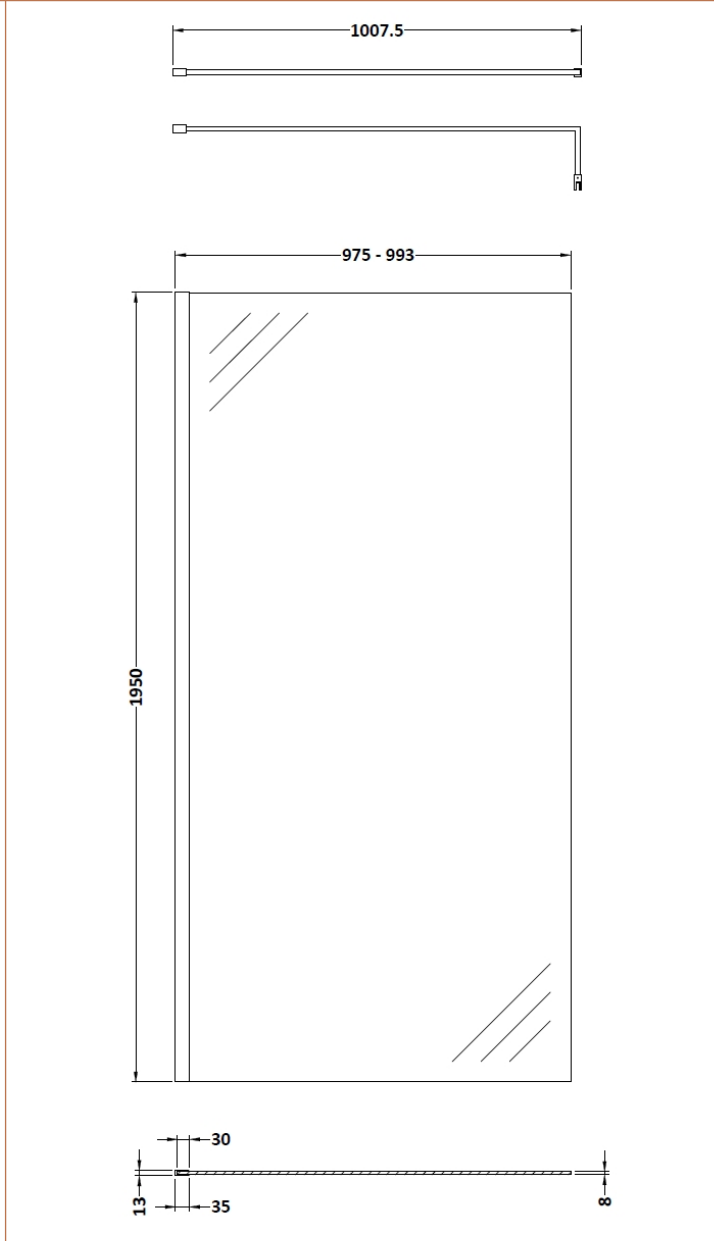

Sales Code: WRSB1000

Description: Wetroom Screen 1000 X1950mm

Product Dimensions

Height (mm):	1950
Width (mm):	1000
Depth (mm):	14
Nett Weight (kg):	42.4

Packaging Dimensions

Height (mm):	65
Width (mm):	1085
Length (mm):	2010
Gross Weight (kg):	42.4

Packaging Data

Box Colour:	Brown Cardboard Box - Printed
Box Qty:	0
Label Size:	0 x 0
Label Colour:	Not Applicable
Label Qty:	0

Outer Box Dimensions (If Applicable)

Height (mm):	
Width (mm):	
Depth (mm):	
Length (mm):	
Gross Weight (kg):	
Barcode:	5055369007462

Product Details

Country of Origin:	China
Fitting Instruction:	Yes
CE & UKCA:	Yes
Profile Material:	Aluminium
Profile Finish:	Polished Chrome
Adjustments (mm):	975mm-993mm
Entry Width (mm):	N/A
Swing In Dim (mm):	N/A
Swing Out Dim (mm):	N/A
Radius (mm):	Not Applicable
Glass Thickness (mm):	8
Easy Fit:	No
Easy Clean:	Yes
Handle Style:	Not Applicable
Handle Material:	Not Applicable
Enclosure Design:	Frameless
Wheel Type:	Not Applicable
Support Bar Included:	Support Bar Included
Extras:	None