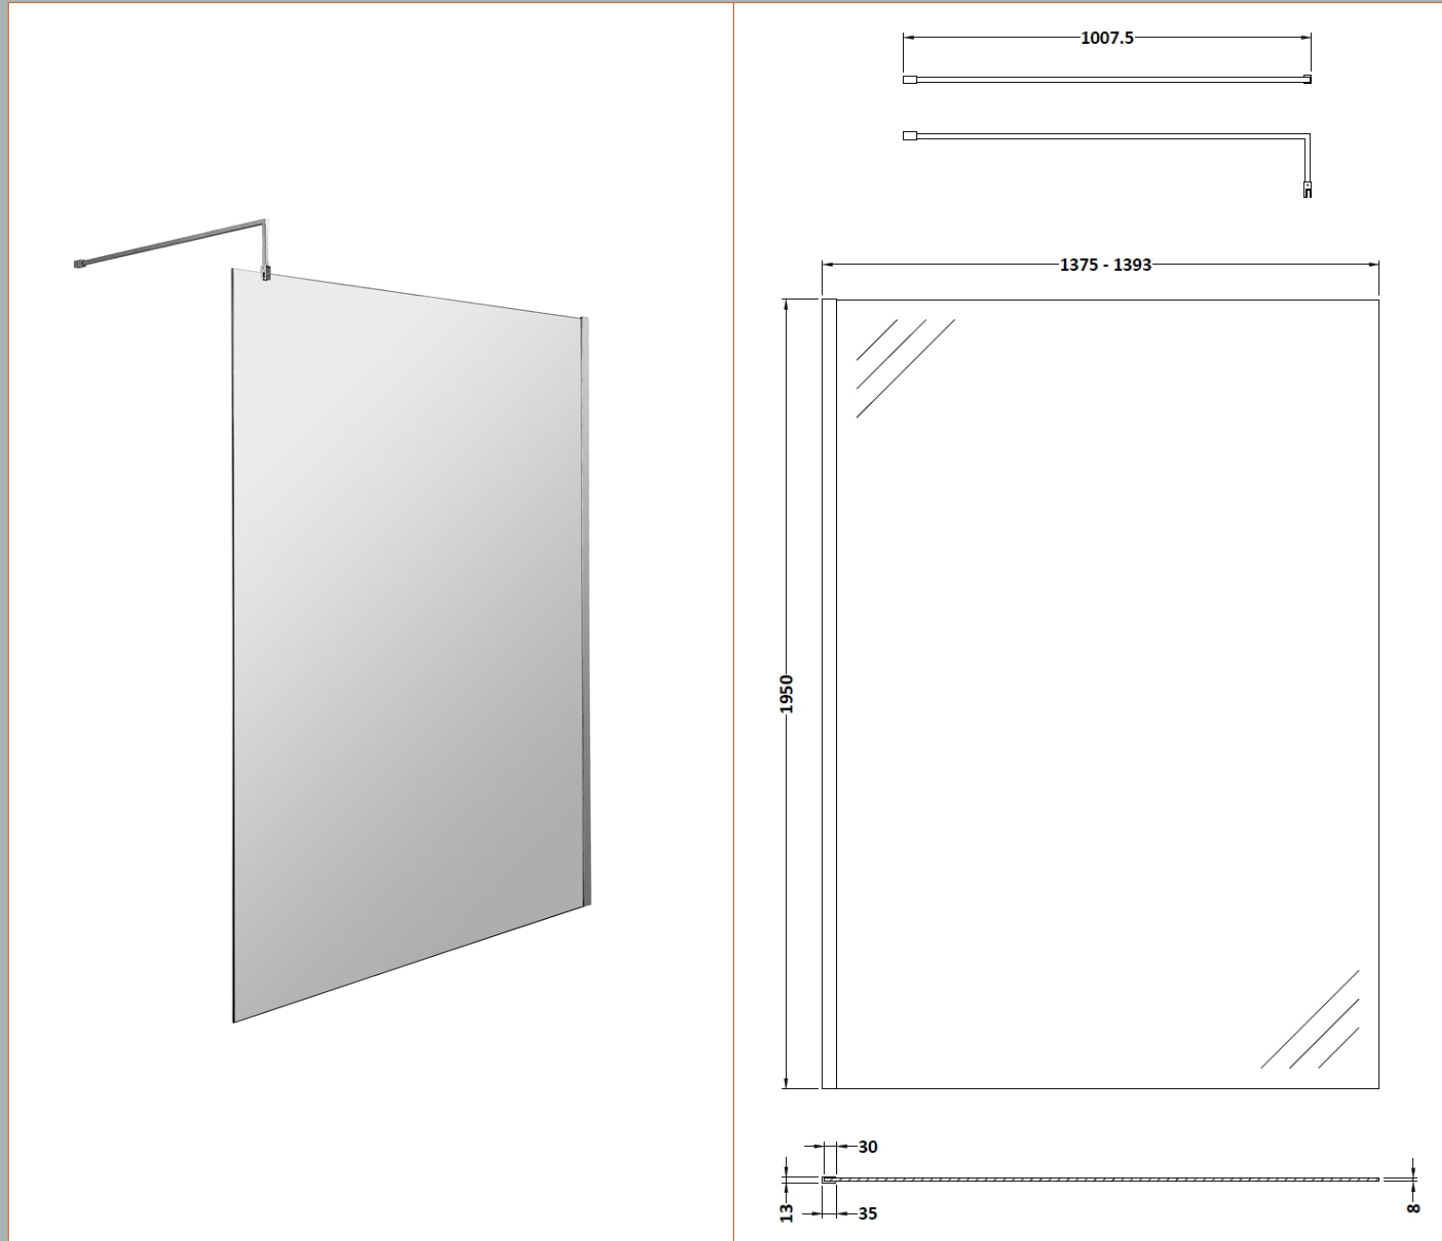

Outer Box Dimensions (If Applicable)

Height (mm):	
Width (mm):	
Depth (mm):	
Length (mm):	
Gross Weight (kg):	
Barcode:	5055369007479

Product Details

Country of Origin:	China
Fitting Instruction:	Yes
CE & UKCA:	Yes
Profile Material:	Aluminium
Profile Finish:	Polished Chrome
Adjustments (mm):	1175mm-1193mm
Entry Width (mm):	N/A
Swing In Dim (mm):	N/A
Swing Out Dim (mm):	N/A
Radius (mm):	Not Applicable
Glass Thickness (mm):	8
Easy Fit:	No
Easy Clean:	Yes
Handle Style:	Not Applicable
Handle Material:	Not Applicable
Enclosure Design:	Frameless
Wheel Type:	Not Applicable
Support Bar Included:	Support Bar Included
Extras:	None

Sales Code: BGP AF14

Description: 1400 Wetroom Screen With Arms And H Feet

Packaging Details

Barcode: 5056211852025

Sales Code: WRSB1400

Description: Wetroom Screen 1400 X1950mm

Product Dimensions

Height (mm):	1950
Width (mm):	1400
Depth (mm):	14
Nett Weight (kg):	58.3

Outer Box Dimensions (If Applicable)

Height (mm):	
Width (mm):	
Depth (mm):	
Length (mm):	
Gross Weight (kg):	
Barcode:	5055369007486

Product Details

Country of Origin:	China
Fitting Instruction:	Yes
CE & UKCA:	Yes
Profile Material:	Aluminium
Profile Finish:	Polished Chrome
Adjustments (mm):	1375mm-1393mm
Entry Width (mm):	N/A
Swing In Dim (mm):	N/A
Swing Out Dim (mm):	N/A
Radius (mm):	Not Applicable
Glass Thickness (mm):	8
Easy Fit:	No
Easy Clean:	Yes
Handle Style:	Not Applicable
Handle Material:	Not Applicable
Enclosure Design:	Frameless
Wheel Type:	Not Applicable
Support Bar Included:	Support Bar Included
Extras:	None