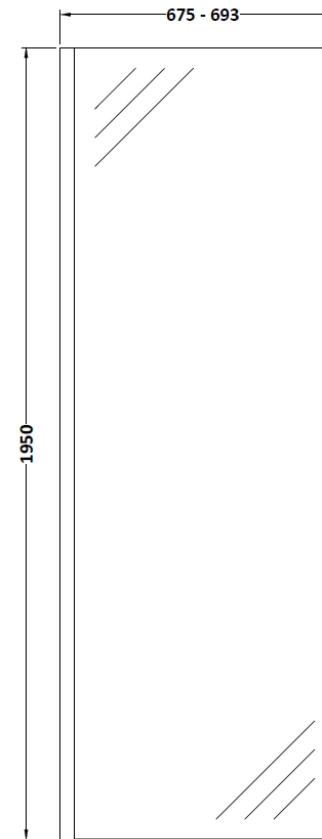

Sales Code: BGPAF070

Description: 700 Wetroom Screen With Arms And H Feet

Packaging Details

Barcode: 5056211851974

Sales Code: WRSB700

Description: Wetroom Screen 700 X1950mm

Product Dimensions

Height (mm):	1950
Width (mm):	700
Depth (mm):	14
Nett Weight (kg):	29.44

Packaging Dimensions

Height (mm):	65
Width (mm):	730
Length (mm):	2010
Gross Weight (kg):	29.44

Packaging Data

Box Colour:	Brown Cardboard Box - Printed
Box Qty:	0
Label Size:	0 x 0
Label Colour:	Not Applicable
Label Qty:	0

Outer Box Dimensions (If Applicable)

Height (mm):	
Width (mm):	
Depth (mm):	
Length (mm):	
Gross Weight (kg):	
Barcode:	5055369007424

Product Details

Country of Origin:	China
Fitting Instruction:	Yes
CE & UKCA:	Yes
Profile Material:	Aluminium
Profile Finish:	Polished Chrome
Adjustments (mm):	675mm-693mm
Entry Width (mm):	N/A
Swing In Dim (mm):	N/A
Swing Out Dim (mm):	N/A
Radius (mm):	Not Applicable
Glass Thickness (mm):	8
Easy Fit:	No
Easy Clean:	Yes
Handle Style:	Not Applicable
Handle Material:	Not Applicable
Enclosure Design:	Frameless
Wheel Type:	Not Applicable
Support Bar Included:	Support Bar Included
Extras:	None