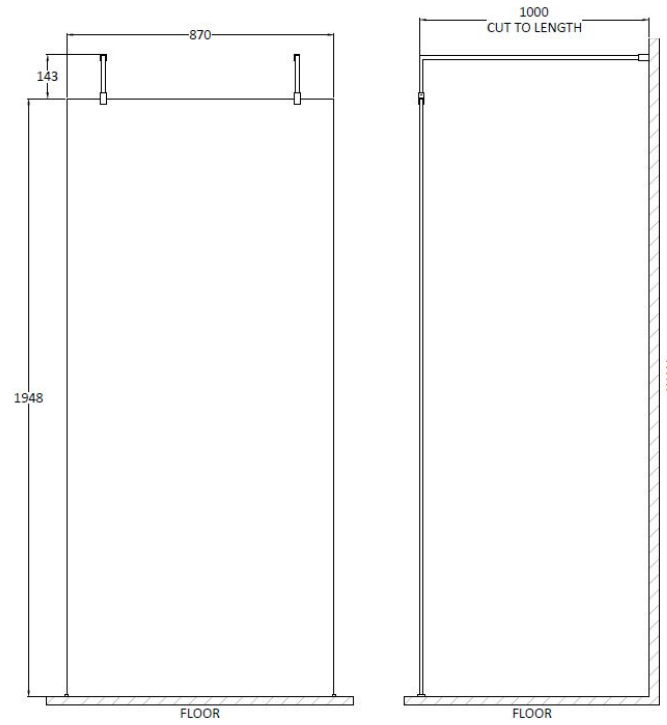

Packaging Dimensions

Height (mm):	65
Width (mm):	830
Length (mm):	2010
Gross Weight (kg):	34.36

Packaging Data

Box Colour:	Brown Cardboard Box - Printed
Box Qty:	0
Label Size:	0 x 0
Label Colour:	Not Applicable
Label Qty:	0

Outer Box Dimensions (If Applicable)

Height (mm):	
Width (mm):	
Depth (mm):	
Length (mm):	
Gross Weight (kg):	
Barcode:	5055369007448

Product Details

Country of Origin:	China
Fitting Instruction:	Yes
CE & UKCA:	Yes
Profile Material:	Aluminium
Profile Finish:	Polished Chrome
Adjustments (mm):	775mm-793mm
Entry Width (mm):	N/A
Swing In Dim (mm):	N/A
Swing Out Dim (mm):	N/A
Radius (mm):	Not Applicable
Glass Thickness (mm):	8
Easy Fit:	No
Easy Clean:	Yes
Handle Style:	Not Applicable
Handle Material:	Not Applicable
Enclosure Design:	Frameless
Wheel Type:	Not Applicable
Support Bar Included:	Support Bar Included
Extras:	None

Sales Code: BGPAF090

Description: 900 Wetroom Screen With Arms And H Feet

Packaging Details

Barcode: 5056211851998

Sales Code: WRSB900

Description: Wetroom Screen 900 X1950mm

Product Dimensions

Height (mm):	1950
Width (mm):	900
Depth (mm):	14
Nett Weight (kg):	38.24

Outer Box Dimensions (If Applicable)

Height (mm):	
Width (mm):	
Depth (mm):	
Length (mm):	
Gross Weight (kg):	
Barcode:	5055369007455

Product Details

Country of Origin:	China
Fitting Instruction:	Yes
CE & UKCA:	Yes
Profile Material:	Aluminium
Profile Finish:	Polished Chrome
Adjustments (mm):	875mm-893mm
Entry Width (mm):	N/A
Swing In Dim (mm):	N/A
Swing Out Dim (mm):	N/A
Radius (mm):	Not Applicable
Glass Thickness (mm):	8
Easy Fit:	No
Easy Clean:	Yes
Handle Style:	Not Applicable
Handle Material:	Not Applicable
Enclosure Design:	Frameless
Wheel Type:	Not Applicable
Support Bar Included:	Support Bar Included
Extras:	None