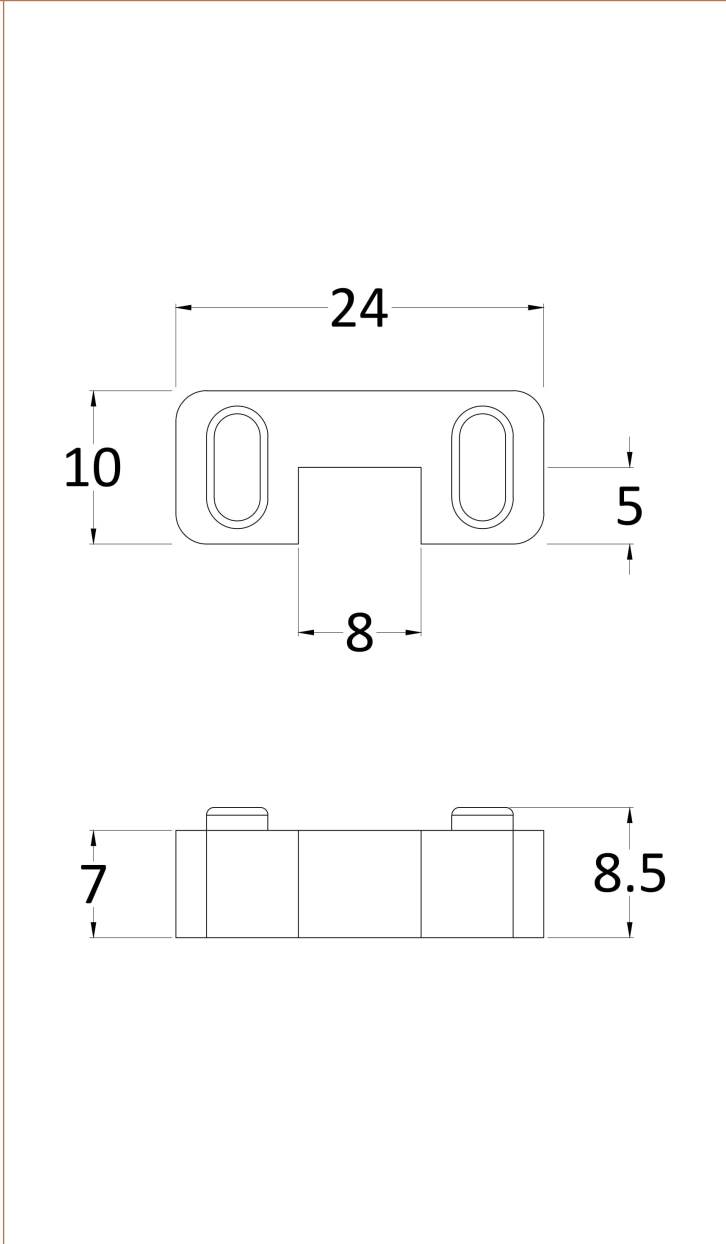

Sales Code: WRSF007

Description: Wetroom Horseshoe Support Foot Black

Product Dimensions

Height (mm):	9
Width (mm):	24
Depth (mm):	10
Nett Weight (kg):	0.16

Packaging Dimensions

Height (mm):	45
Width (mm):	30
Length (mm):	44
Gross Weight (kg):	0.16

Packaging Data

Box Colour:	White Cardboard Box
Box Qty:	0
Label Size:	0 x 0
Label Colour:	White Label
Label Qty:	0

Outer Box Dimensions (If Applicable)

Height (mm):	360
Width (mm):	270
Depth (mm):	
Length (mm):	
Gross Weight (kg):	
Barcode:	5056211850625

Product Details

Country of Origin:	China
Fitting Instruction:	Yes
CE & UKCA:	N/A
Profile Material:	Brass
Profile Finish:	Matt Black
Adjustments (mm):	N/A
Entry Width (mm):	N/A
Swing In Dim (mm):	N/A
Swing Out Dim (mm):	N/A
Radius (mm):	Not Applicable
Glass Thickness (mm):	
Easy Fit:	Not Applicable
Easy Clean:	Not Applicable
Handle Style:	Not Applicable
Handle Material:	Not Applicable
Enclosure Design:	Not Applicable
Wheel Type:	Not Applicable
Support Bar Included:	Support Bar Not Included
Extras:	None