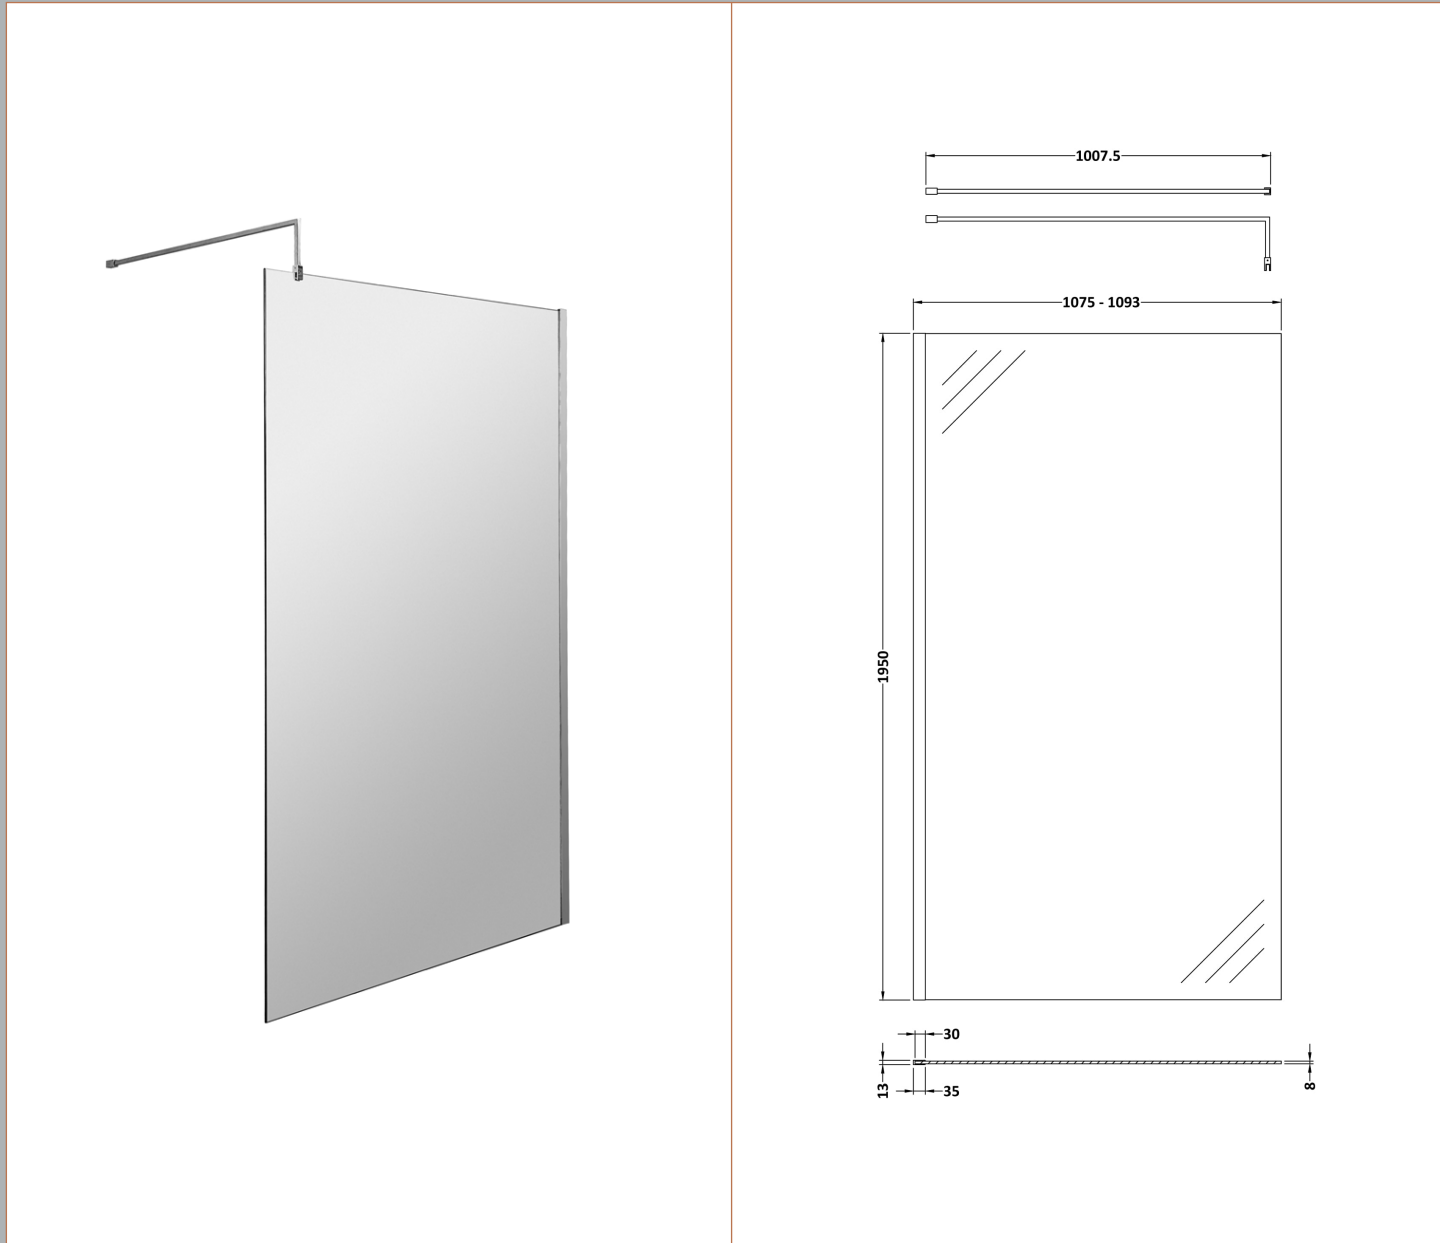

Outer Box Dimensions (If Applicable)

Height (mm):	
Width (mm):	
Depth (mm):	
Length (mm):	
Gross Weight (kg):	
Barcode:	5055369007462

Product Details

Country of Origin:	China
Fitting Instruction:	Yes
CE & UKCA:	Yes
Profile Material:	Aluminium
Profile Finish:	Polished Chrome
Adjustments (mm):	975mm-993mm
Entry Width (mm):	N/A
Swing In Dim (mm):	N/A
Swing Out Dim (mm):	N/A
Radius (mm):	Not Applicable
Glass Thickness (mm):	8
Easy Fit:	No
Easy Clean:	Yes
Handle Style:	Not Applicable
Handle Material:	Not Applicable
Enclosure Design:	Frameless
Wheel Type:	Not Applicable
Support Bar Included:	Support Bar Included
Extras:	None

Sales Code: BGP AF11

Description: 1100 Wetroom Screen With Arms And H Feet

Packaging Details

Barcode: 5056211855637

Sales Code: WRSB1100

Description: 1100X1950 Wetroom Screen Inc Support Bar

Product Dimensions

Outer Box Dimensions (If Applicable)

Height (mm):	
Width (mm):	
Depth (mm):	
Length (mm):	
Gross Weight (kg):	
Barcode:	5055275871157

Product Details

Country of Origin:	China
Fitting Instruction:	Yes
CE & UKCA:	Yes
Profile Material:	Aluminium
Profile Finish:	Polished Chrome
Adjustments (mm):	1075mm-1093mm
Entry Width (mm):	N/A
Swing In Dim (mm):	N/A
Swing Out Dim (mm):	N/A
Radius (mm):	Not Applicable
Glass Thickness (mm):	8
Easy Fit:	No
Easy Clean:	Yes
Handle Style:	Not Applicable
Handle Material:	Not Applicable
Enclosure Design:	Frameless
Wheel Type:	Not Applicable
Support Bar Included:	Support Bar Included
Extras:	None