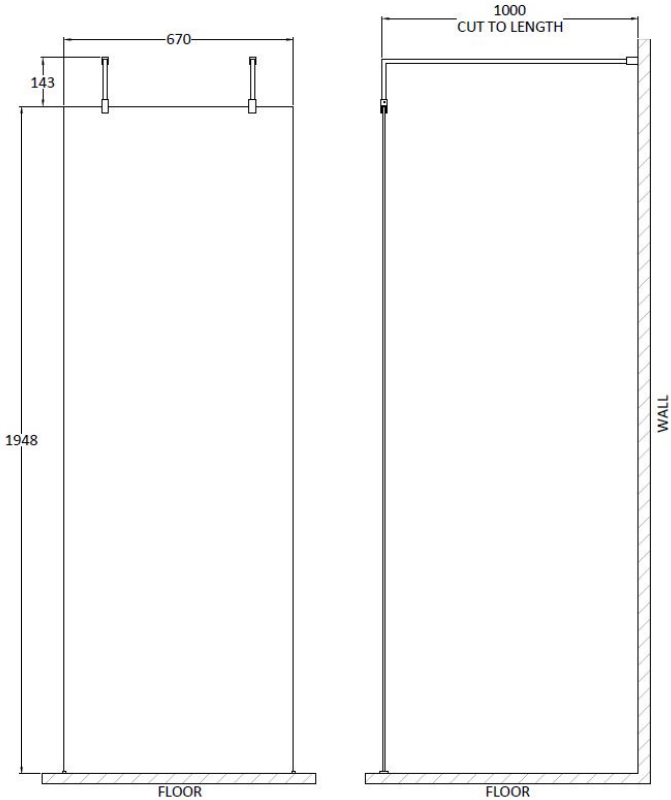

Sales Code: BGPAF070

Description: 700 Wetroom Screen With Arms And H Feet

Packaging Details

Barcode: 5056211851974

Sales Code: WRSB700

Description: Wetroom Screen 700 X1950mm

Product Dimensions

Height (mm):	1950
Width (mm):	700
Depth (mm):	14
Nett Weight (kg):	29.44

Packaging Dimensions

Height (mm):	65
Width (mm):	730
Length (mm):	2010
Gross Weight (kg):	29.44

Packaging Data

Box Colour:	Brown Cardboard Box - Printed
Box Qty:	0
Label Size:	0 x 0
Label Colour:	Not Applicable
Label Qty:	0

Outer Box Dimensions (If Applicable)

Height (mm):	
Width (mm):	
Depth (mm):	
Length (mm):	
Gross Weight (kg):	
Barcode:	5055369007424

Product Details

Country of Origin:	China
Fitting Instruction:	Yes
CE & UKCA:	Yes
Profile Material:	Aluminium
Profile Finish:	Polished Chrome
Adjustments (mm):	675mm-693mm
Entry Width (mm):	N/A
Swing In Dim (mm):	N/A
Swing Out Dim (mm):	N/A
Radius (mm):	Not Applicable
Glass Thickness (mm):	8
Easy Fit:	No
Easy Clean:	Yes
Handle Style:	Not Applicable
Handle Material:	Not Applicable
Enclosure Design:	Frameless
Wheel Type:	Not Applicable
Support Bar Included:	Support Bar Included
Extras:	None

Outer Box Dimensions (If Applicable)

Height (mm):	
Width (mm):	
Depth (mm):	
Length (mm):	
Gross Weight (kg):	
Barcode:	5055369007448

Product Details

Country of Origin:	China
Fitting Instruction:	Yes
CE & UKCA:	Yes
Profile Material:	Aluminium
Profile Finish:	Polished Chrome
Adjustments (mm):	775mm-793mm
Entry Width (mm):	N/A
Swing In Dim (mm):	N/A
Swing Out Dim (mm):	N/A
Radius (mm):	Not Applicable
Glass Thickness (mm):	8
Easy Fit:	No
Easy Clean:	Yes
Handle Style:	Not Applicable
Handle Material:	Not Applicable
Enclosure Design:	Frameless
Wheel Type:	Not Applicable
Support Bar Included:	Support Bar Included
Extras:	None