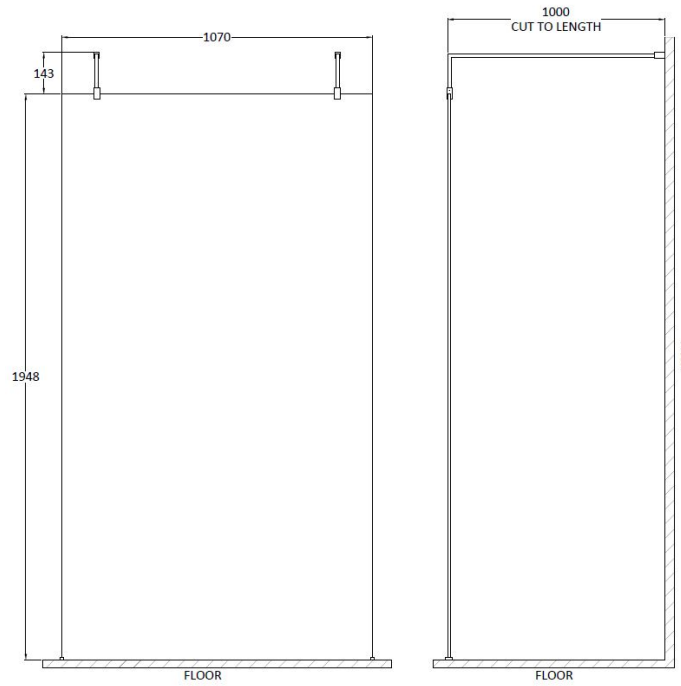

Sales Code: BGP AF11

Description: 1100 Wetroom Screen With Arms And H Feet

Packaging Details

Barcode: 5056211855637