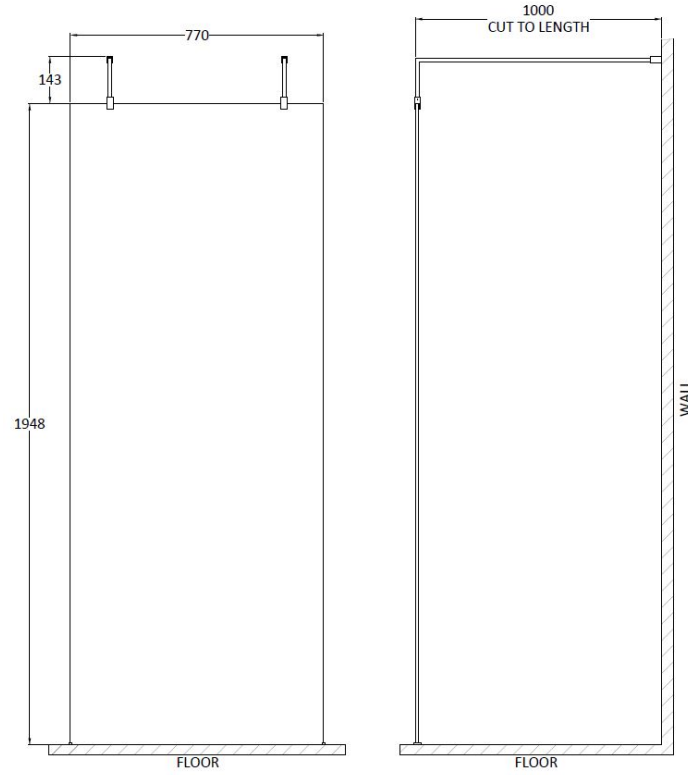

Packaging Dimensions

Height (mm):	65
Width (mm):	730
Length (mm):	2010
Gross Weight (kg):	29.44

Packaging Data

Box Colour:	Brown Cardboard Box - Printed
Box Qty:	0
Label Size:	0 x 0
Label Colour:	Not Applicable
Label Qty:	0

Outer Box Dimensions (If Applicable)

Height (mm):	
Width (mm):	
Depth (mm):	
Length (mm):	
Gross Weight (kg):	
Barcode:	5055369007424

Product Details

Country of Origin:	China
Fitting Instruction:	Yes
CE & UKCA:	Yes
Profile Material:	Aluminium
Profile Finish:	Polished Chrome
Adjustments (mm):	675mm-693mm
Entry Width (mm):	N/A
Swing In Dim (mm):	N/A
Swing Out Dim (mm):	N/A
Radius (mm):	Not Applicable
Glass Thickness (mm):	8
Easy Fit:	No
Easy Clean:	Yes
Handle Style:	Not Applicable
Handle Material:	Not Applicable
Enclosure Design:	Frameless
Wheel Type:	Not Applicable
Support Bar Included:	Support Bar Included
Extras:	None

Sales Code: BGPAF080

Description: 800 Wetroom Screen With Arms And H Feet

Packaging Details

Barcode: 5056211851981

Sales Code: WRSB800

Description: Wetroom Screen 800 X1950mm

Product Dimensions

Height (mm):	1950
Width (mm):	800
Depth (mm):	14
Nett Weight (kg):	34.36

Outer Box Dimensions (If Applicable)

Height (mm):	
Width (mm):	
Depth (mm):	
Length (mm):	
Gross Weight (kg):	
Barcode:	5055369007448

Product Details

Country of Origin:	China
Fitting Instruction:	Yes
CE & UKCA:	Yes
Profile Material:	Aluminium
Profile Finish:	Polished Chrome
Adjustments (mm):	775mm-793mm
Entry Width (mm):	N/A
Swing In Dim (mm):	N/A
Swing Out Dim (mm):	N/A
Radius (mm):	Not Applicable
Glass Thickness (mm):	8
Easy Fit:	No
Easy Clean:	Yes
Handle Style:	Not Applicable
Handle Material:	Not Applicable
Enclosure Design:	Frameless
Wheel Type:	Not Applicable
Support Bar Included:	Support Bar Included
Extras:	None