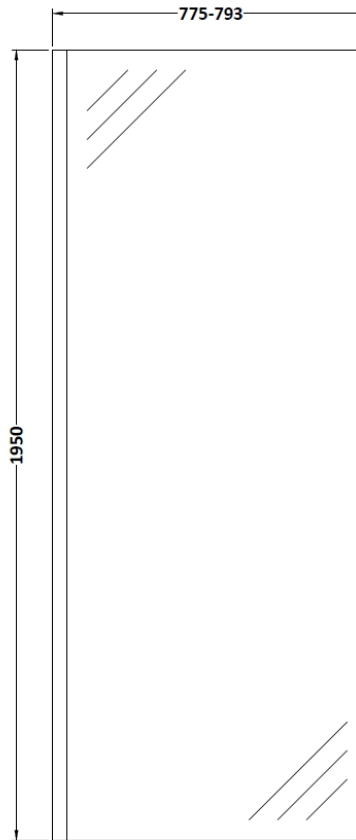

Outer Box Dimensions (If Applicable)

Height (mm):	
Width (mm):	
Depth (mm):	
Length (mm):	
Gross Weight (kg):	
Barcode:	5055369007424

Product Details

Country of Origin:	China
Fitting Instruction:	Yes
CE & UKCA:	Yes
Profile Material:	Aluminium
Profile Finish:	Polished Chrome
Adjustments (mm):	675mm-693mm
Entry Width (mm):	N/A
Swing In Dim (mm):	N/A
Swing Out Dim (mm):	N/A
Radius (mm):	Not Applicable
Glass Thickness (mm):	8
Easy Fit:	No
Easy Clean:	Yes
Handle Style:	Not Applicable
Handle Material:	Not Applicable
Enclosure Design:	Frameless
Wheel Type:	Not Applicable
Support Bar Included:	Support Bar Included
Extras:	None

Sales Code: BGPAF080

Description: 800 Wetroom Screen With Arms And H Feet

Packaging Details

Barcode: 5056211851981

Sales Code: WRSB800

Description: Wetroom Screen 800 X1950mm

Product Dimensions

Height (mm):	1950
Width (mm):	800
Depth (mm):	14
Nett Weight (kg):	34.36

Packaging Dimensions

Height (mm):	65
Width (mm):	830
Length (mm):	2010
Gross Weight (kg):	34.36

Packaging Data

Box Colour:	Brown Cardboard Box - Printed
Box Qty:	0
Label Size:	0 x 0
Label Colour:	Not Applicable
Label Qty:	0

Outer Box Dimensions (If Applicable)

Height (mm):	
Width (mm):	
Depth (mm):	
Length (mm):	
Gross Weight (kg):	
Barcode:	5055369007448

Product Details

Country of Origin:	China
Fitting Instruction:	Yes
CE & UKCA:	Yes
Profile Material:	Aluminium
Profile Finish:	Polished Chrome
Adjustments (mm):	775mm-793mm
Entry Width (mm):	N/A
Swing In Dim (mm):	N/A
Swing Out Dim (mm):	N/A
Radius (mm):	Not Applicable
Glass Thickness (mm):	8
Easy Fit:	No
Easy Clean:	Yes
Handle Style:	Not Applicable
Handle Material:	Not Applicable
Enclosure Design:	Frameless
Wheel Type:	Not Applicable
Support Bar Included:	Support Bar Included
Extras:	None