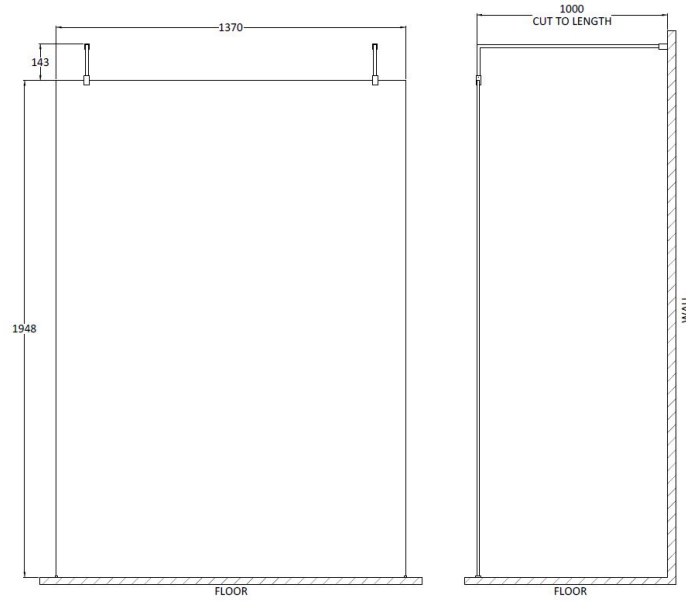

Sales Code: BGP AF14

Description: 1400 Wetroom Screen With Arms And H Feet

Packaging Details

Barcode: 5056211852025