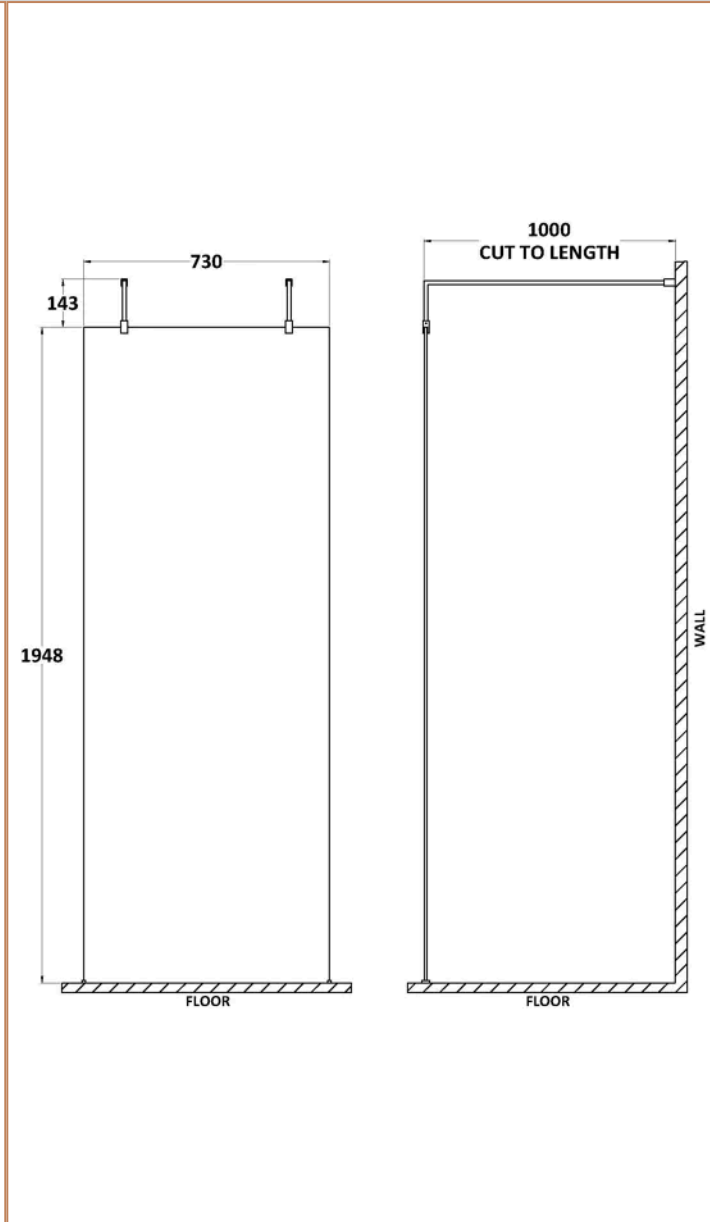

Sales Code:
BGPAF076

Barcode: 5056883741351

Brand: Hudson
Reed

Description: Hudson Reed 760mm Matt Black Wetroom Screen With Matt Black Support Arms and Feet

Product Dimensions

Product	1950 x 760 x 14mm (H x W x D)
Packaged	65 x 790 x 2010mm (H x W x D)
Nett Weight	34 kg
Packaged Weight	34 kg

Product Details

Country of Origin	China
Product Material	Aluminium
Colour/Finish	Matt Black
Style	Contemporary
Easy Clean	Yes
Ce Certified	Yes
Declaration Of Performance	Yes
Easy Fit	No
Enclosure Design	Framed
Frame Finish	Matt Black
Glass Thickness	8 mm
Handles Included	No
Ukca Certified	Yes