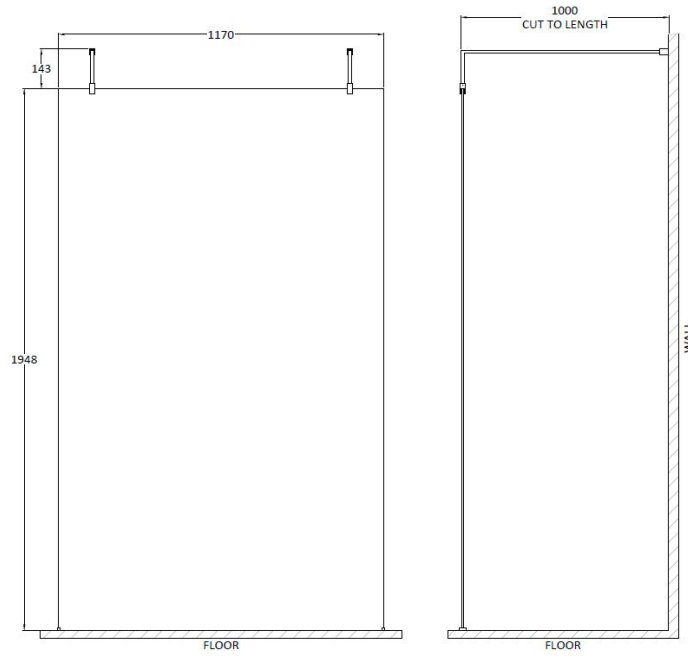

Sales Code: BGPAF12

Description: 1200 Wetroom Screen With Arms And H Feet

Packaging Details

Barcode: 5056211852018