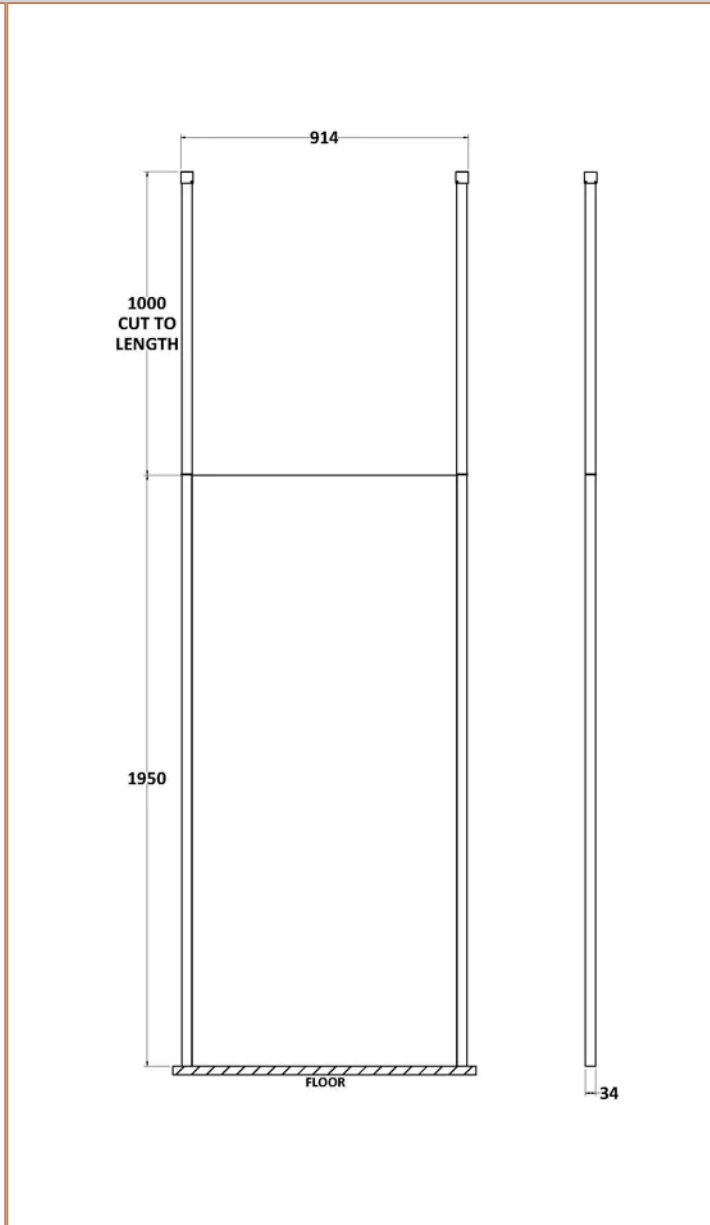

**Sales Code:** BGPCP090

**Barcode:** 5056211852056

**Brand:** Hudson Reed

**Description:** Hudson Reed 900mm Matt Black Wetroom Screen With Ceiling Posts

**Product Dimensions**

Product	1950 x 900 x 14mm (H x W x D)
Packaged	65 x 930 x 2010mm (H x W x D)
Nett Weight	38.24 kg
Packaged Weight	38.24 kg

**Product Details**

Country of Origin	China
Product Material	Aluminium
Colour/Finish	Matt Black
Style	Contemporary
Easy Clean	Yes
Ce Certified	Yes
Declaration Of Performance	Yes
Easy Fit	No
Enclosure Design	Framed
Frame Finish	Matt Black
Glass Thickness	8 mm
Handles Included	No
Ukca Certified	Yes