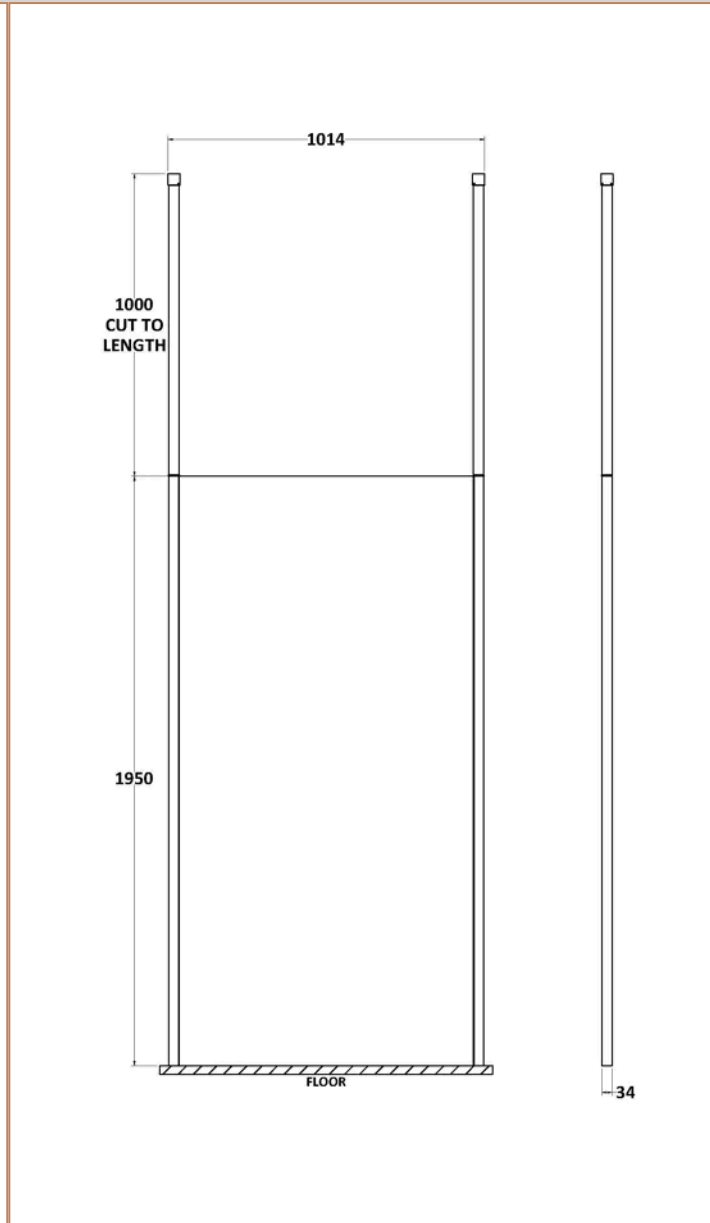

Sales Code: BGPCP10

Barcode: 5056211852063

Brand: Hudson Reed

Description: Hudson Reed 1000mm Matt Black Wetroom Screen With Ceiling Posts

Product Dimensions

Product	1950 x 1000 x 14mm (H x W x D)
Packaged	65 x 1030 x 2010mm (H x W x D)
Nett Weight	42.4 kg
Packaged Weight	42.4 kg

Product Details

Country of Origin	China
Product Material	Aluminium
Colour/Finish	Matt Black
Style	Contemporary
Easy Clean	Yes
Ce Certified	Yes
Declaration Of Performance	Yes
Easy Fit	No
Enclosure Design	Framed
Frame Finish	Matt Black
Glass Thickness	8 mm
Handles Included	No
Ukca Certified	Yes