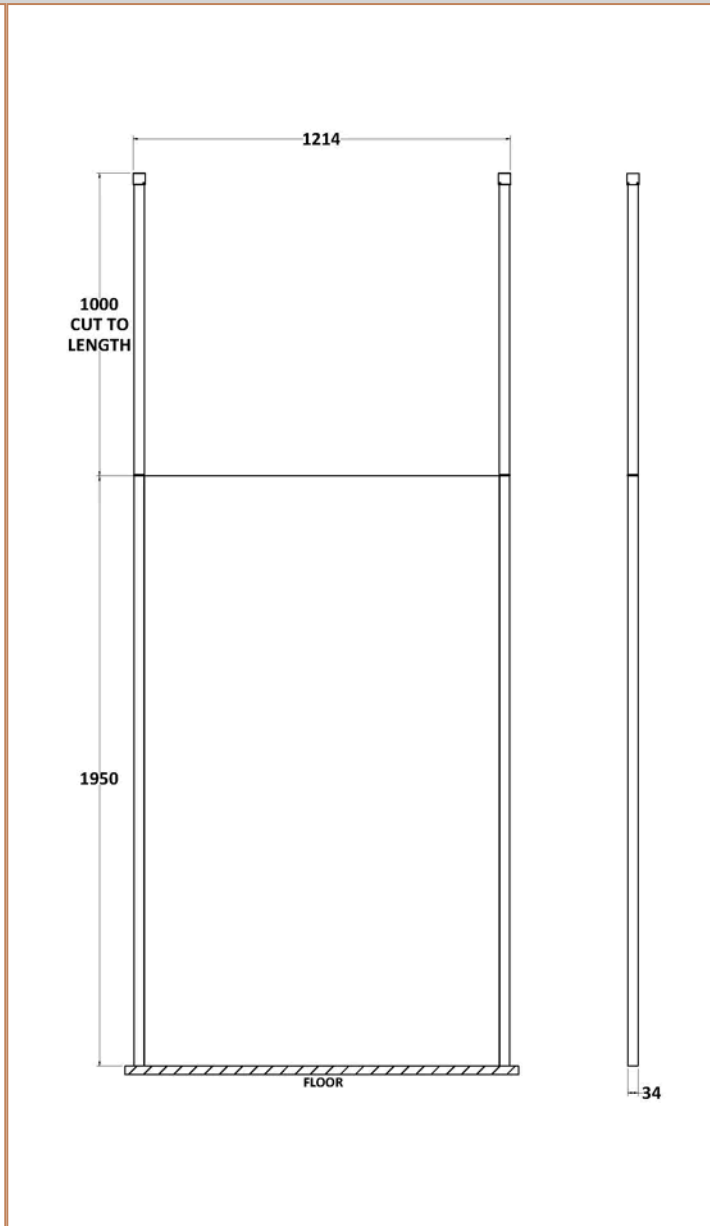

Sales Code: BGPCP12

Barcode: 5056211852070

Brand: Hudson Reed

Description: Hudson Reed 1200mm Matt Black Wetroom Screen With Ceiling Posts

Product Dimensions

Product	1950 x 1200 x 14mm (H x W x D)
Packaged	65 x 1230 x 2010mm (H x W x D)
Nett Weight	50.4 kg
Packaged Weight	50.4 kg

Product Details

Country of Origin	China
Product Material	Aluminium
Colour/Finish	Matt Black
Style	Contemporary
Easy Clean	Yes
Ce Certified	Yes
Declaration Of Performance	Yes
Easy Fit	No
Enclosure Design	Framed
Frame Finish	Matt Black
Glass Thickness	8 mm
Handles Included	No
Ukca Certified	Yes