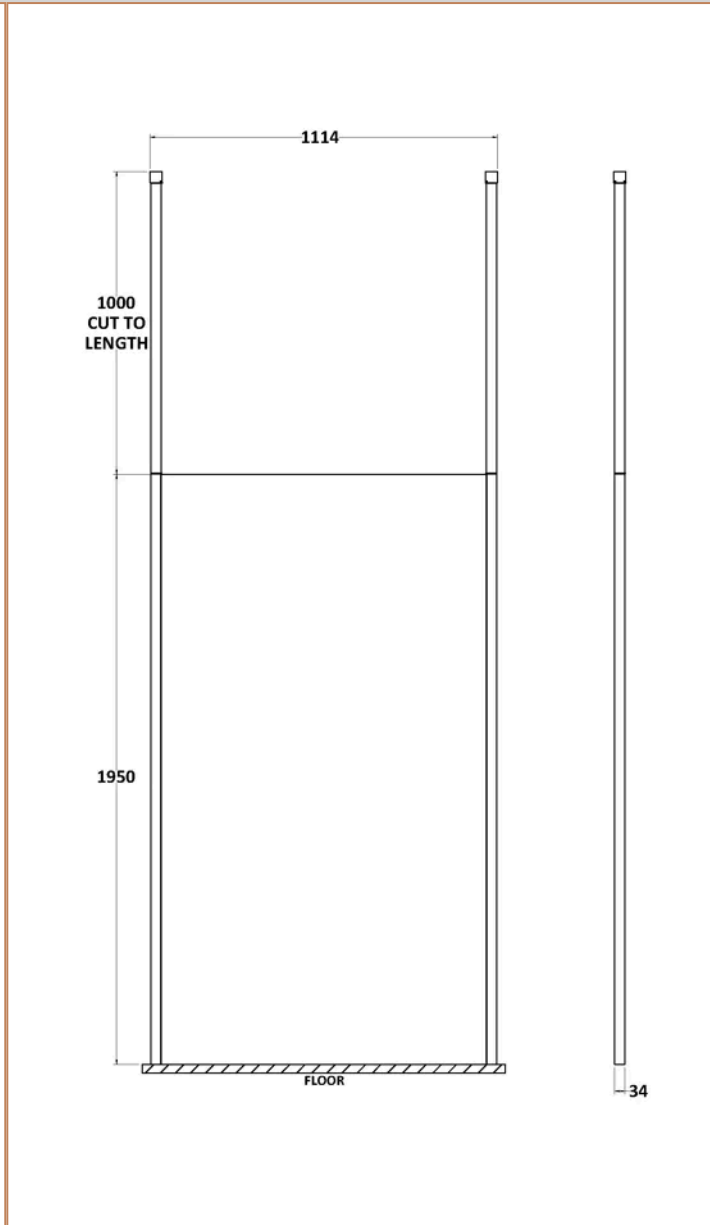

**Sales Code:** BGPCP11

**Barcode:** 5056211855644

**Brand:** Hudson Reed

**Description:** Hudson Reed 1100mm Matt Black Wetroom Screen With Ceiling Posts

**Product Dimensions**

Product	1950 x 1100 x 14mm (H x W x D)
Packaged	65 x 1130 x 2010mm (H x W x D)
Nett Weight	42.4 kg
Packaged Weight	42.4 kg

**Product Details**

Country of Origin	China
Product Material	Aluminium
Colour/Finish	Matt Black
Style	Contemporary
Easy Clean	Yes
Ce Certified	Yes
Declaration Of Performance	Yes
Easy Fit	No
Enclosure Design	Framed
Frame Finish	Matt Black
Glass Thickness	8 mm
Handles Included	No
Ukca Certified	Yes