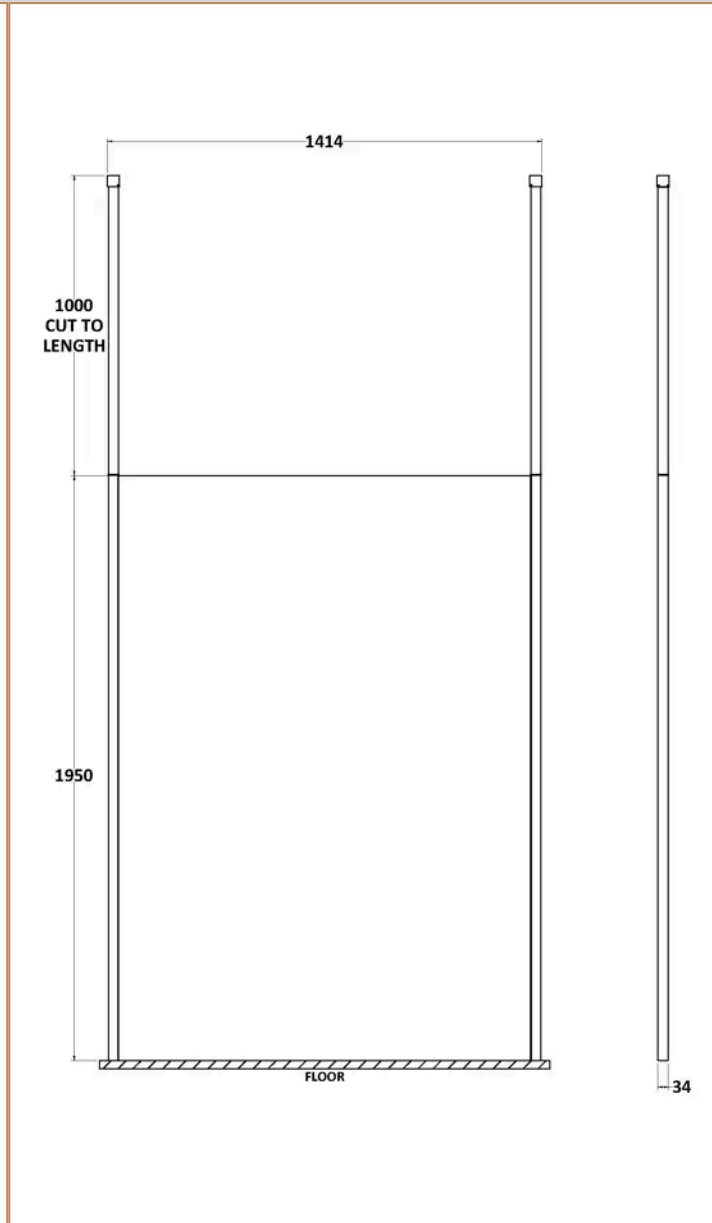

Sales Code: BGPCP14

Barcode: 5056211852087

Brand: Hudson Reed

Description: Hudson Reed 1400mm Matt Black Wetroom Screen With Ceiling Posts

Product Dimensions

Product	1950 x 1400 x 14mm (H x W x D)
Packaged	65 x 1430 x 2010mm (H x W x D)
Nett Weight	58.3 kg
Packaged Weight	58.3 kg

Product Details

Country of Origin	China
Product Material	Aluminium
Colour/Finish	Matt Black
Style	Contemporary
Easy Clean	Yes
Ce Certified	Yes
Declaration Of Performance	Yes
Easy Fit	No
Enclosure Design	Framed
Frame Finish	Matt Black
Glass Thickness	8 mm
Handles Included	No
Ukca Certified	Yes