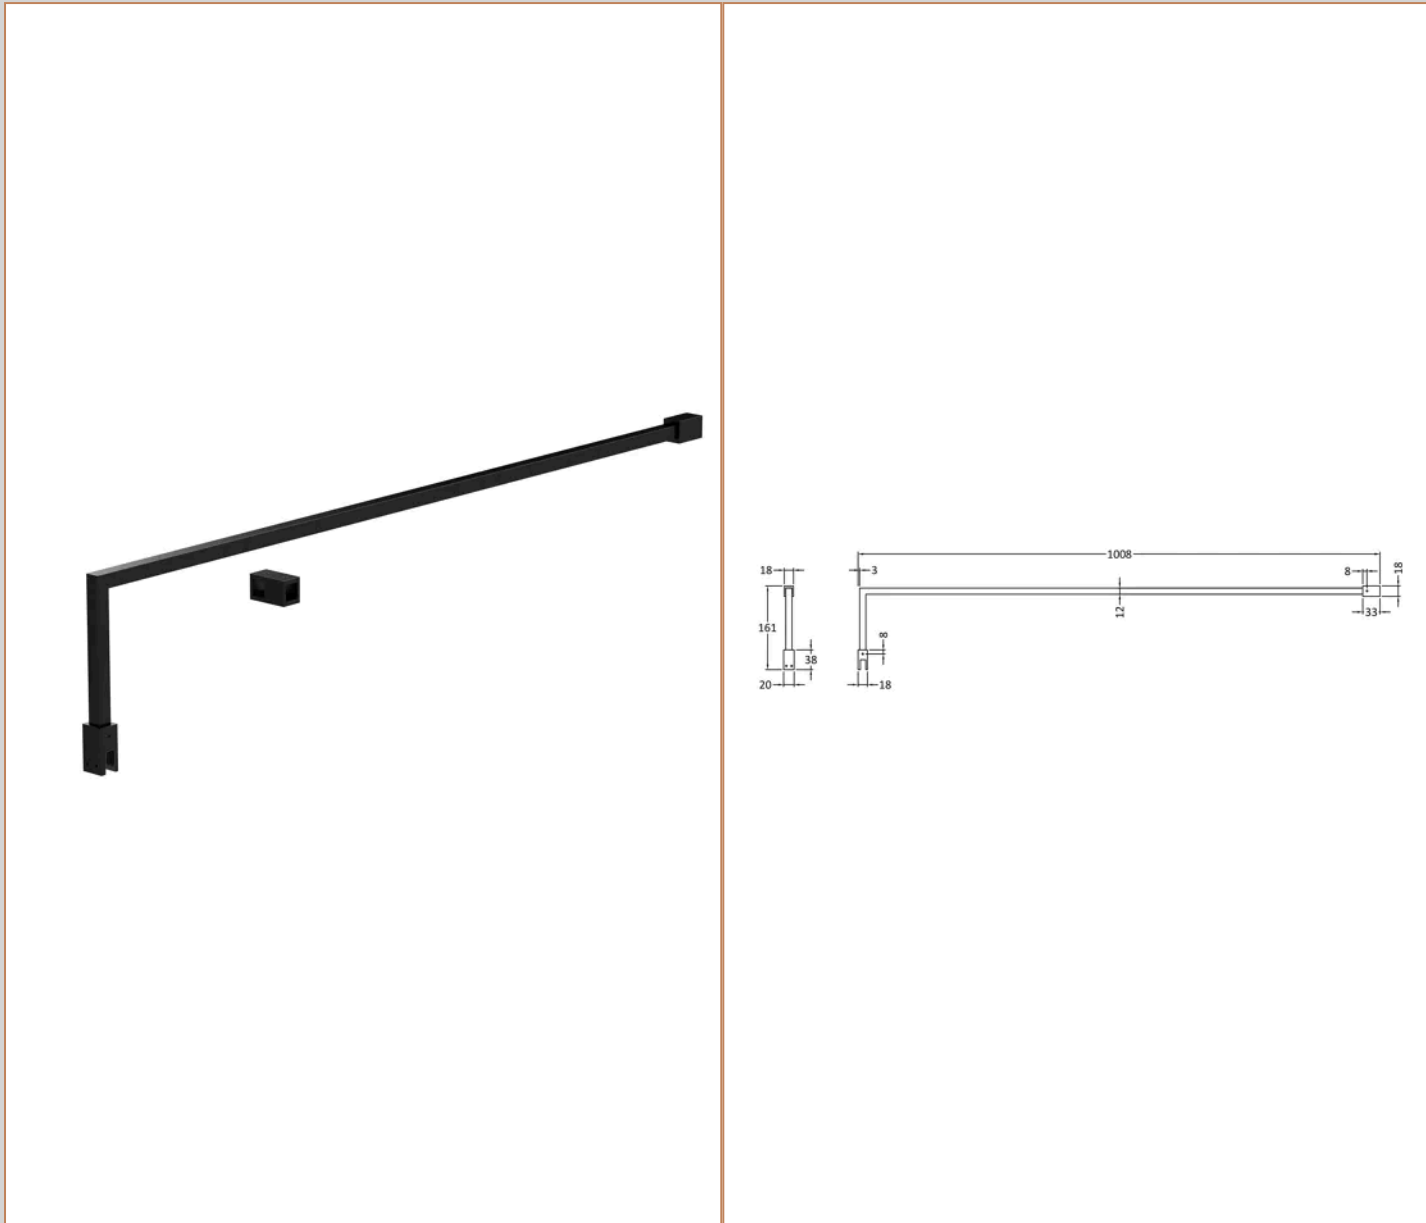

### Product Dimensions

Product	1950 x 700 x 14mm (H x W x D)
Packaged	65 x 730 x 2010mm (H x W x D)
Nett Weight	29.44 kg
Packaged Weight	29.44 kg

**Sales Code:** FIX024

**Barcode:** 5056211847342

**Brand:** Hudson Reed

**Description:** Matt Black Wetroom Screen Support Arm

**Product Dimensions**

Product	15 x 150 x 1000mm (H x W x D)
Packaged	35 x 160 x 1020mm (H x W x D)
Nett Weight	0.67 kg
Packaged Weight	0.7 kg

**Product Dimensions**

Product	45 x 44 x 30mm (H x W x D)
Packaged	45 x 30 x 44mm (H x W x D)
Nett Weight	0.16 kg
Packaged Weight	0.16 kg

**Product Details**

Country of Origin	China
Product Material	Brass
Colour/Finish	Black
Style	Contemporary