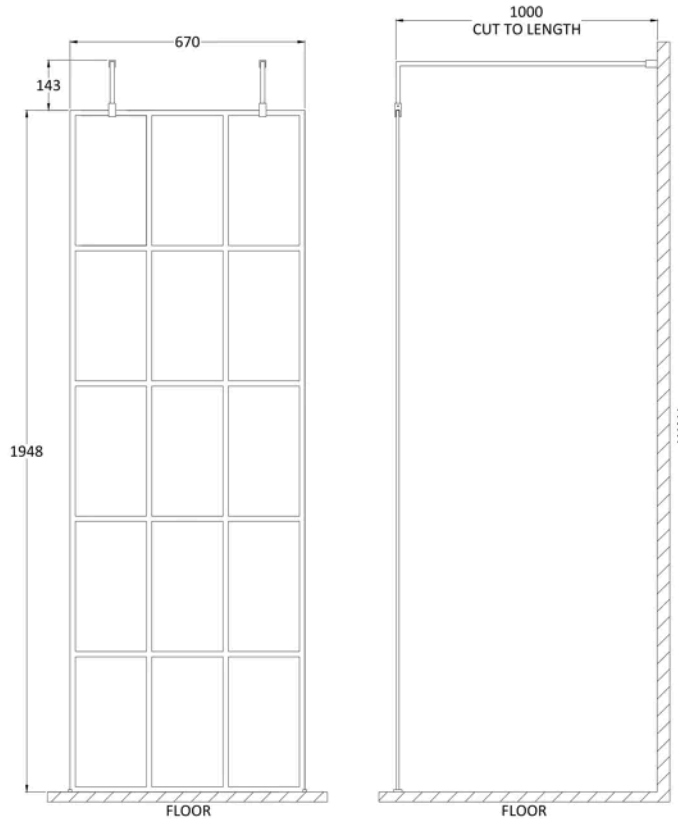

### Product Dimensions

Product	1950 x 700 x 14mm (H x W x D)
Packaged	65 x 730 x 2010mm (H x W x D)
Nett Weight	29.44 kg
Packaged Weight	29.44 kg

**Sales Code:** FIX024

**Barcode:** 5056211847342

**Brand:** Hudson Reed

**Description:** Matt Black Wetroom Screen Support Arm

**Product Dimensions**

Product	15 x 150 x 1000mm (H x W x D)
Packaged	35 x 160 x 1020mm (H x W x D)
Nett Weight	0.67 kg
Packaged Weight	0.7 kg

**Product Dimensions**

Product	45 x 44 x 30mm (H x W x D)
Packaged	45 x 30 x 44mm (H x W x D)
Nett Weight	0.16 kg
Packaged Weight	0.16 kg

**Product Details**

Country of Origin	China
Product Material	Brass
Colour/Finish	Black
Style	Contemporary