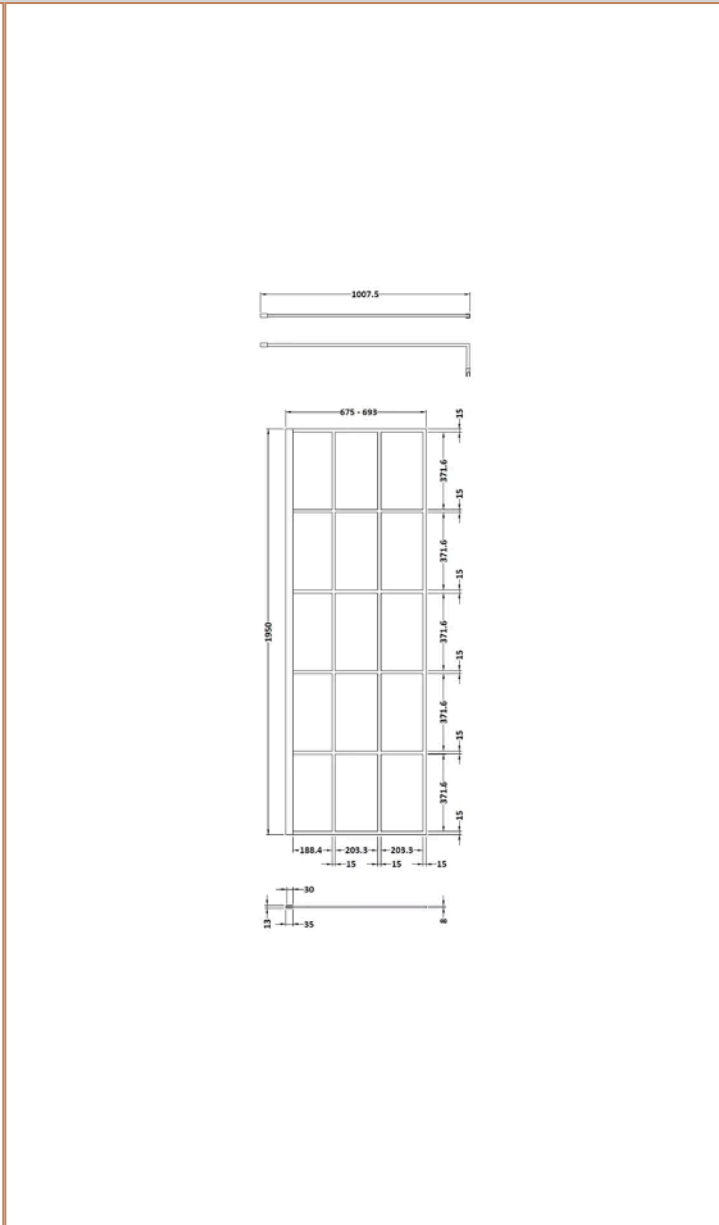

### Product Dimensions

Product	1950 x 700 x 14mm (H x W x D)
Packaged	65 x 730 x 2010mm (H x W x D)
Nett Weight	29.44 kg
Packaged Weight	29.44 kg

**Product Dimensions**

Product	45 x 44 x 30mm (H x W x D)
Packaged	45 x 30 x 44mm (H x W x D)
Nett Weight	0.16 kg
Packaged Weight	0.16 kg

**Product Details**

Country of Origin	China
Product Material	Brass
Colour/Finish	Black
Style	Contemporary

**Sales Code:** WRSF070

**Barcode:** 5056211806882

**Brand:** Hudson Reed

**Description:** Hudson Reed 700mm Matrix Matt Black Wetroom Screen

**Product Dimensions**

Product	1950 x 700 x 14mm (H x W x D)
Packaged	60 x 750 x 2070mm (H x W x D)
Nett Weight	31.1 kg
Packaged Weight	31.1 kg