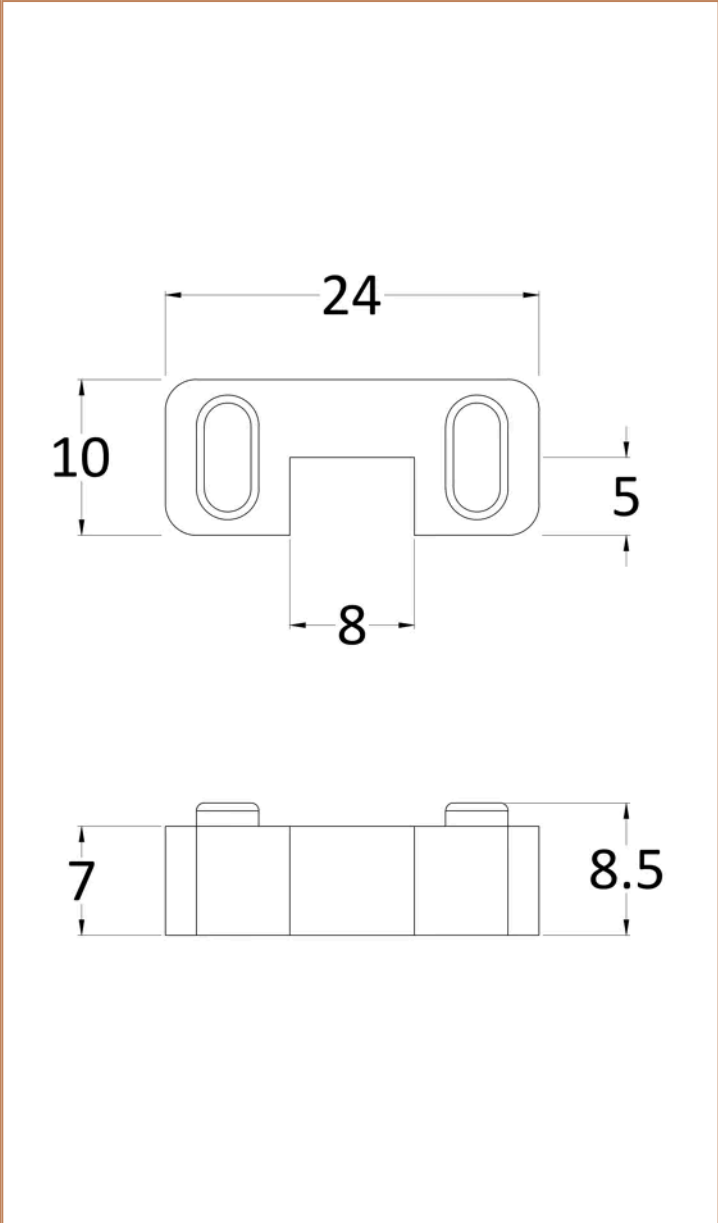

### Product Dimensions

Product	1950 x 700 x 14mm (H x W x D)
Packaged	65 x 730 x 2010mm (H x W x D)
Nett Weight	29.44 kg
Packaged Weight	29.44 kg

**Sales Code:** FIX024

**Barcode:** 5056211847342

**Brand:** Hudson Reed

**Description:** Matt Black Wetroom Screen Support Arm

**Product Dimensions**

Product	15 x 150 x 1000mm (H x W x D)
Packaged	35 x 160 x 1020mm (H x W x D)
Nett Weight	0.67 kg
Packaged Weight	0.7 kg

**Product Dimensions**

Product	45 x 44 x 30mm (H x W x D)
Packaged	45 x 30 x 44mm (H x W x D)
Nett Weight	0.16 kg
Packaged Weight	0.16 kg

**Product Details**

Country of Origin	China
Product Material	Brass
Colour/Finish	Black
Style	Contemporary

**Sales Code:** WRSF070

**Barcode:** 5056211806882

**Brand:** Hudson Reed

**Description:** Hudson Reed 700mm Matrix Matt Black Wetroom Screen

**Product Dimensions**

Product	1950 x 700 x 14mm (H x W x D)
Packaged	60 x 750 x 2070mm (H x W x D)
Nett Weight	31.1 kg
Packaged Weight	31.1 kg