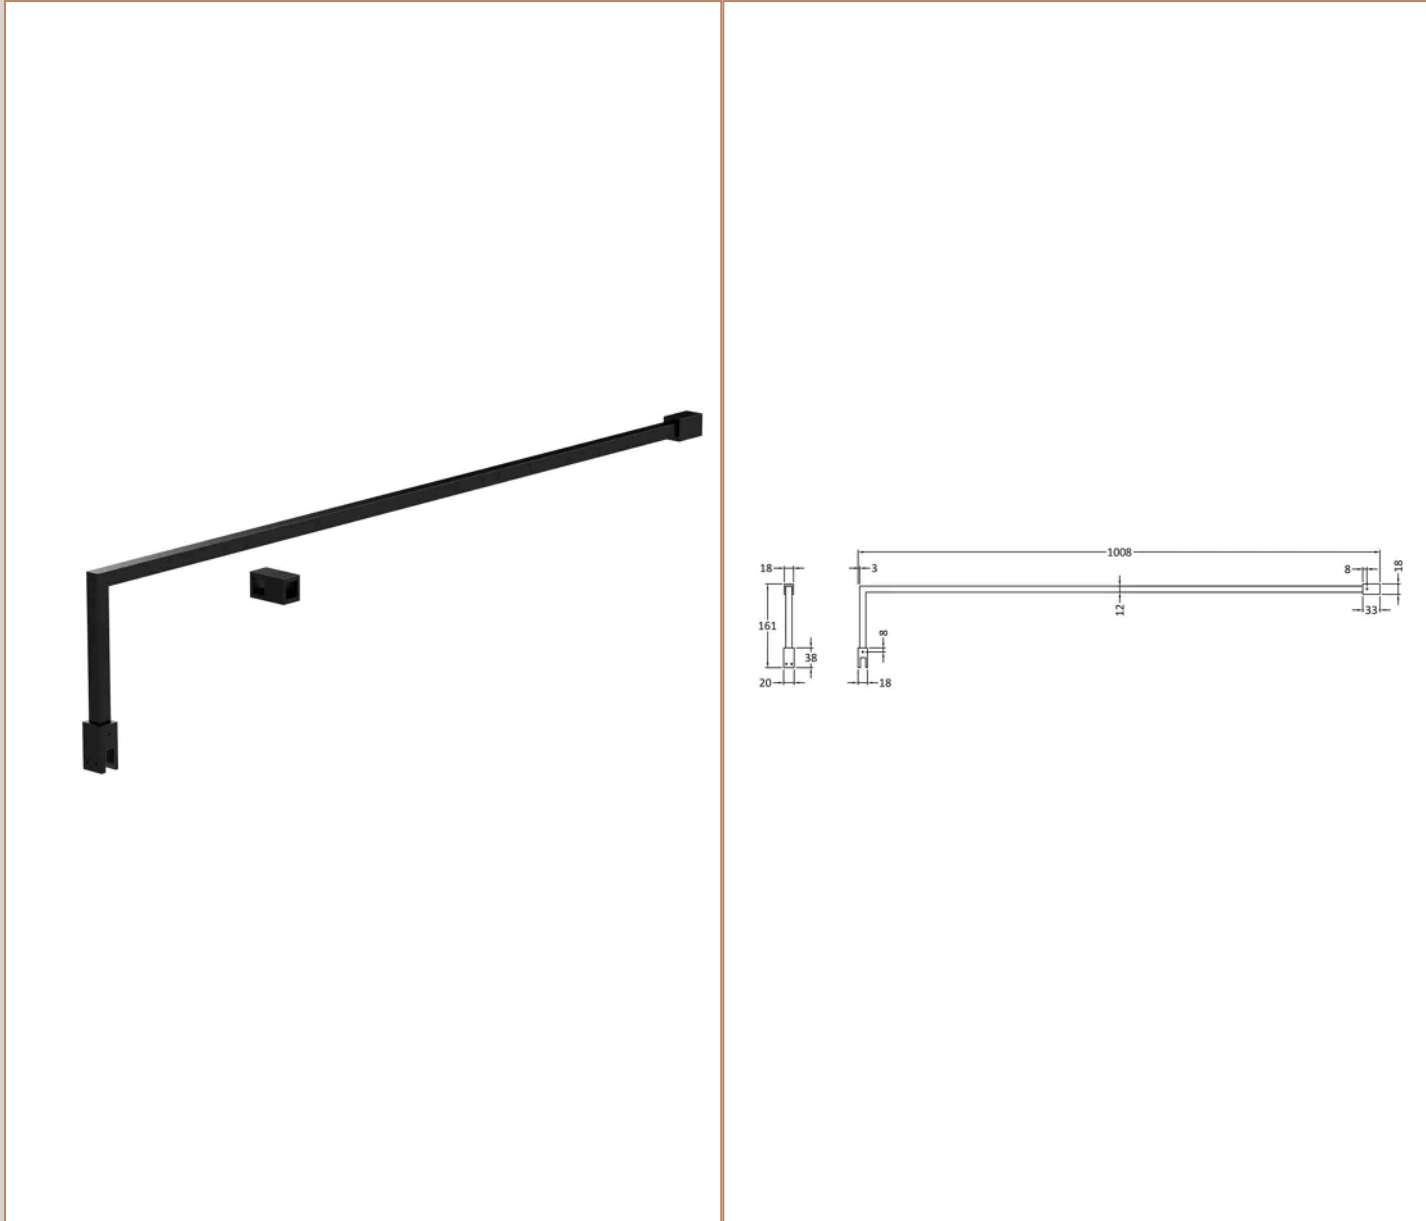

Product Details

Country of Origin	China
Product Material	Aluminium
Colour/Finish	Matt Black
Style	Contemporary
Easy Clean	Yes
Ce Certified	Yes
Declaration Of Performance	Yes
Easy Fit	No
Enclosure Design	Framed
Frame Finish	Matt Black
Glass Thickness	8 mm
Handles Included	No
Ukca Certified	Yes

Sales Code: FIX024

Barcode: 5056211847342

Brand: Hudson Reed

Description: Matt Black Wetroom Screen Support Arm

Product Dimensions

Product	15 x 150 x 1000mm (H x W x D)
Packaged	35 x 160 x 1020mm (H x W x D)
Nett Weight	0.67 kg
Packaged Weight	0.7 kg

Product Dimensions

Product	45 x 44 x 30mm (H x W x D)
Packaged	45 x 30 x 44mm (H x W x D)
Nett Weight	0.16 kg
Packaged Weight	0.16 kg

Product Details

Country of Origin	China
Product Material	Brass
Colour/Finish	Black
Style	Contemporary

Sales Code: WRSF076

Barcode: 5056211806899

Brand: Hudson Reed

Description: Hudson Reed 760mm Matt Black Wetroom Panel

Product Dimensions

Product	1950 x 760 x 14mm (H x W x D)
Packaged	60 x 810 x 2070mm (H x W x D)
Nett Weight	34.2 kg
Packaged Weight	34.2 kg