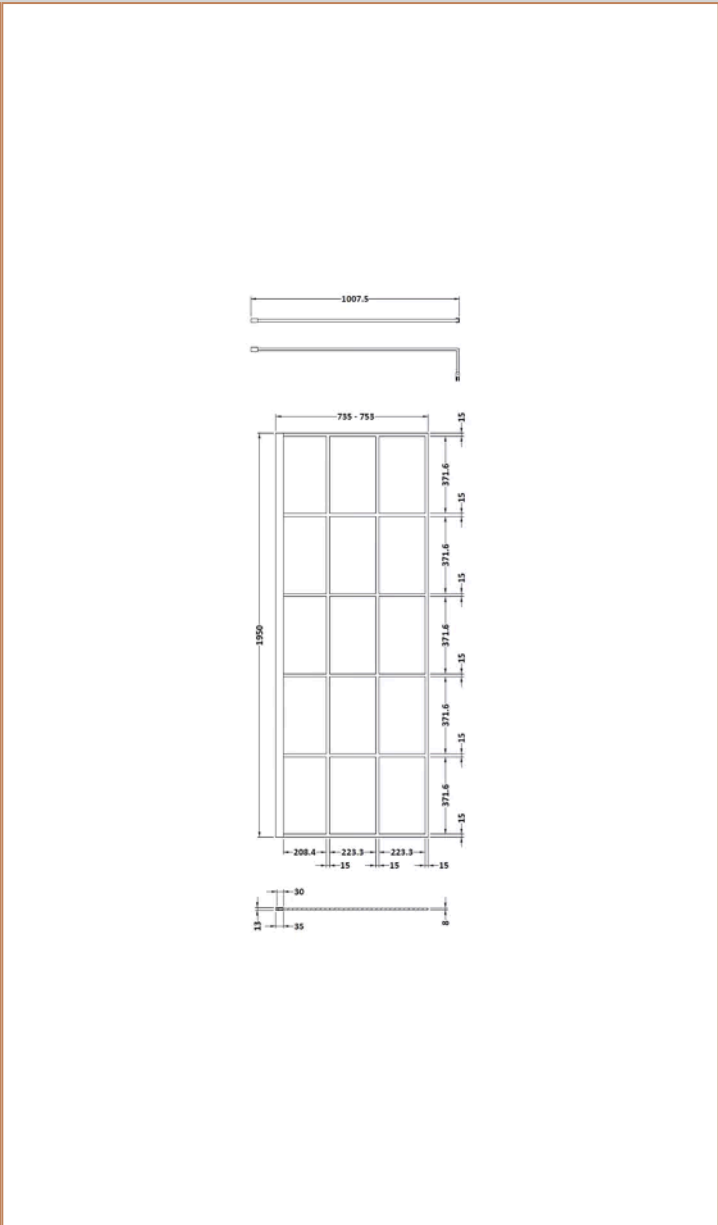

Product Dimensions

Product	45 x 44 x 30mm (H x W x D)
Packaged	45 x 30 x 44mm (H x W x D)
Nett Weight	0.16 kg
Packaged Weight	0.16 kg

Product Details

Country of Origin	China
Product Material	Brass
Colour/Finish	Black
Style	Contemporary

Sales Code: WRSF076

Barcode: 5056211806899

Brand: Hudson Reed

Description: Hudson Reed 760mm Matt Black Wetroom Panel

Product Dimensions

Product	1950 x 760 x 14mm (H x W x D)
Packaged	60 x 810 x 2070mm (H x W x D)
Nett Weight	34.2 kg
Packaged Weight	34.2 kg