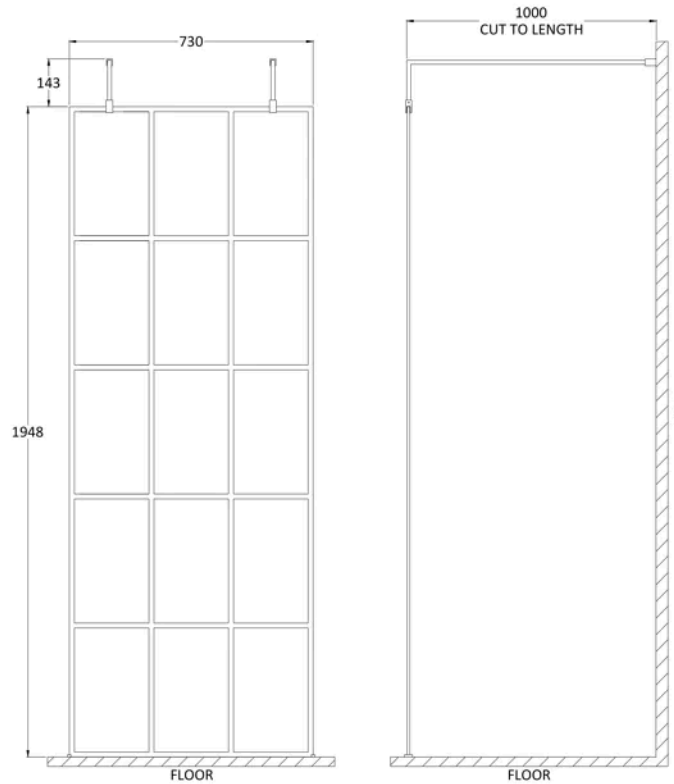

Sales Code: NWFAF076

Barcode: 5056883734483

Brand: nuie

Description: nuie 760mm Matt Black Wetroom Panel 8mm Glass With Support Arms

Product Dimensions

Product	1950 x 760 x 14mm (H x W x D)
Packaged	65 x 790 x 2010mm (H x W x D)
Nett Weight	34.2 kg
Packaged Weight	34.2 kg

Sales Code: FIX024

Barcode: 5056211847342

Brand: Hudson Reed

Description: Matt Black Wetroom Screen Support Arm

Product Dimensions

Product	15 x 150 x 1000mm (H x W x D)
Packaged	35 x 160 x 1020mm (H x W x D)
Nett Weight	0.67 kg
Packaged Weight	0.7 kg

Product Dimensions

Product	45 x 44 x 30mm (H x W x D)
Packaged	45 x 30 x 44mm (H x W x D)
Nett Weight	0.16 kg
Packaged Weight	0.16 kg

Product Details

Country of Origin	China
Product Material	Brass
Colour/Finish	Black
Style	Contemporary

Sales Code: WRSF076

Barcode: 5056211806899

Brand: Hudson Reed

Description: Hudson Reed 760mm Matt Black Wetroom Panel

Product Dimensions

Product	1950 x 760 x 14mm (H x W x D)
Packaged	60 x 810 x 2070mm (H x W x D)
Nett Weight	34.2 kg
Packaged Weight	34.2 kg