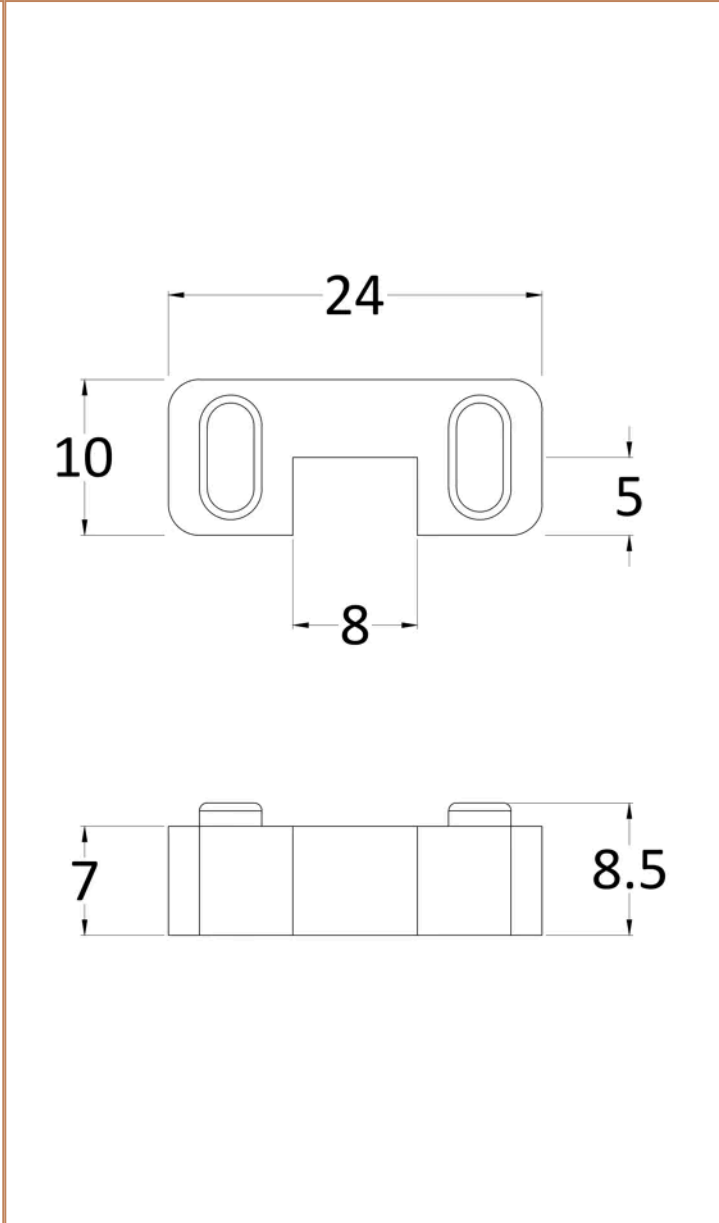

Sales Code: FIX024

Barcode: 5056211847342

Brand: Hudson Reed

Description: Matt Black Wetroom Screen Support Arm

Product Dimensions

Product	15 x 150 x 1000mm (H x W x D)
Packaged	35 x 160 x 1020mm (H x W x D)
Nett Weight	0.67 kg
Packaged Weight	0.7 kg

Product Dimensions

Product	45 x 44 x 30mm (H x W x D)
Packaged	45 x 30 x 44mm (H x W x D)
Nett Weight	0.16 kg
Packaged Weight	0.16 kg

Product Details

Country of Origin	China
Product Material	Brass
Colour/Finish	Black
Style	Contemporary

Sales Code: WRSF076

Barcode: 5056211806899

Brand: Hudson Reed

Description: Hudson Reed 760mm Matt Black Wetroom Panel

Product Dimensions

Product	1950 x 760 x 14mm (H x W x D)
Packaged	60 x 810 x 2070mm (H x W x D)
Nett Weight	34.2 kg
Packaged Weight	34.2 kg