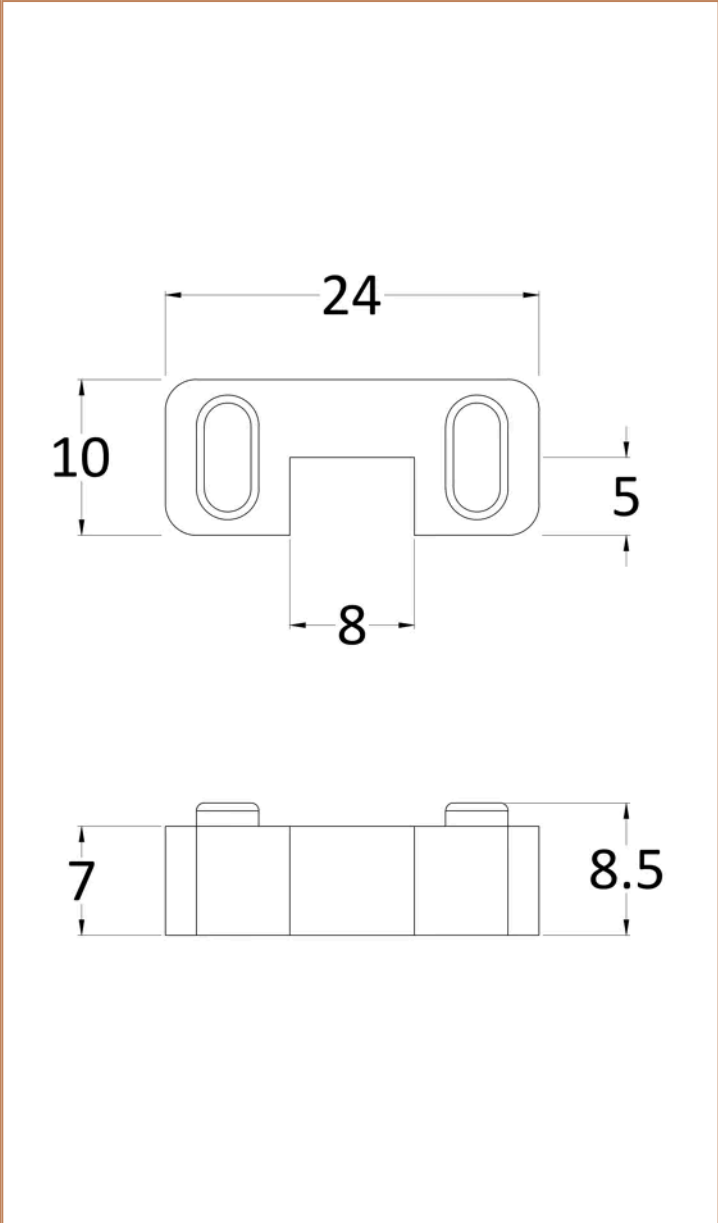

Sales Code: FIX024

Barcode: 5056211847342

Brand: Hudson Reed

Description: Matt Black Wetroom Screen Support Arm

Product Dimensions

Product	15 x 150 x 1000mm (H x W x D)
Packaged	35 x 160 x 1020mm (H x W x D)
Nett Weight	0.67 kg
Packaged Weight	0.7 kg

Product Dimensions

Product	45 x 44 x 30mm (H x W x D)
Packaged	45 x 30 x 44mm (H x W x D)
Nett Weight	0.16 kg
Packaged Weight	0.16 kg

Product Details

Country of Origin	China
Product Material	Brass
Colour/Finish	Black
Style	Contemporary

Sales Code: WRSF080

Barcode: 5056211806905

Brand: Hudson Reed

Description: Hudson Reed 800mm Matrix Matt Black Wetroom Screen

Product Dimensions

Product	1950 x 800 x 14mm (H x W x D)
Packaged	60 x 850 x 2070mm (H x W x D)
Nett Weight	35.9 kg
Packaged Weight	35.9 kg