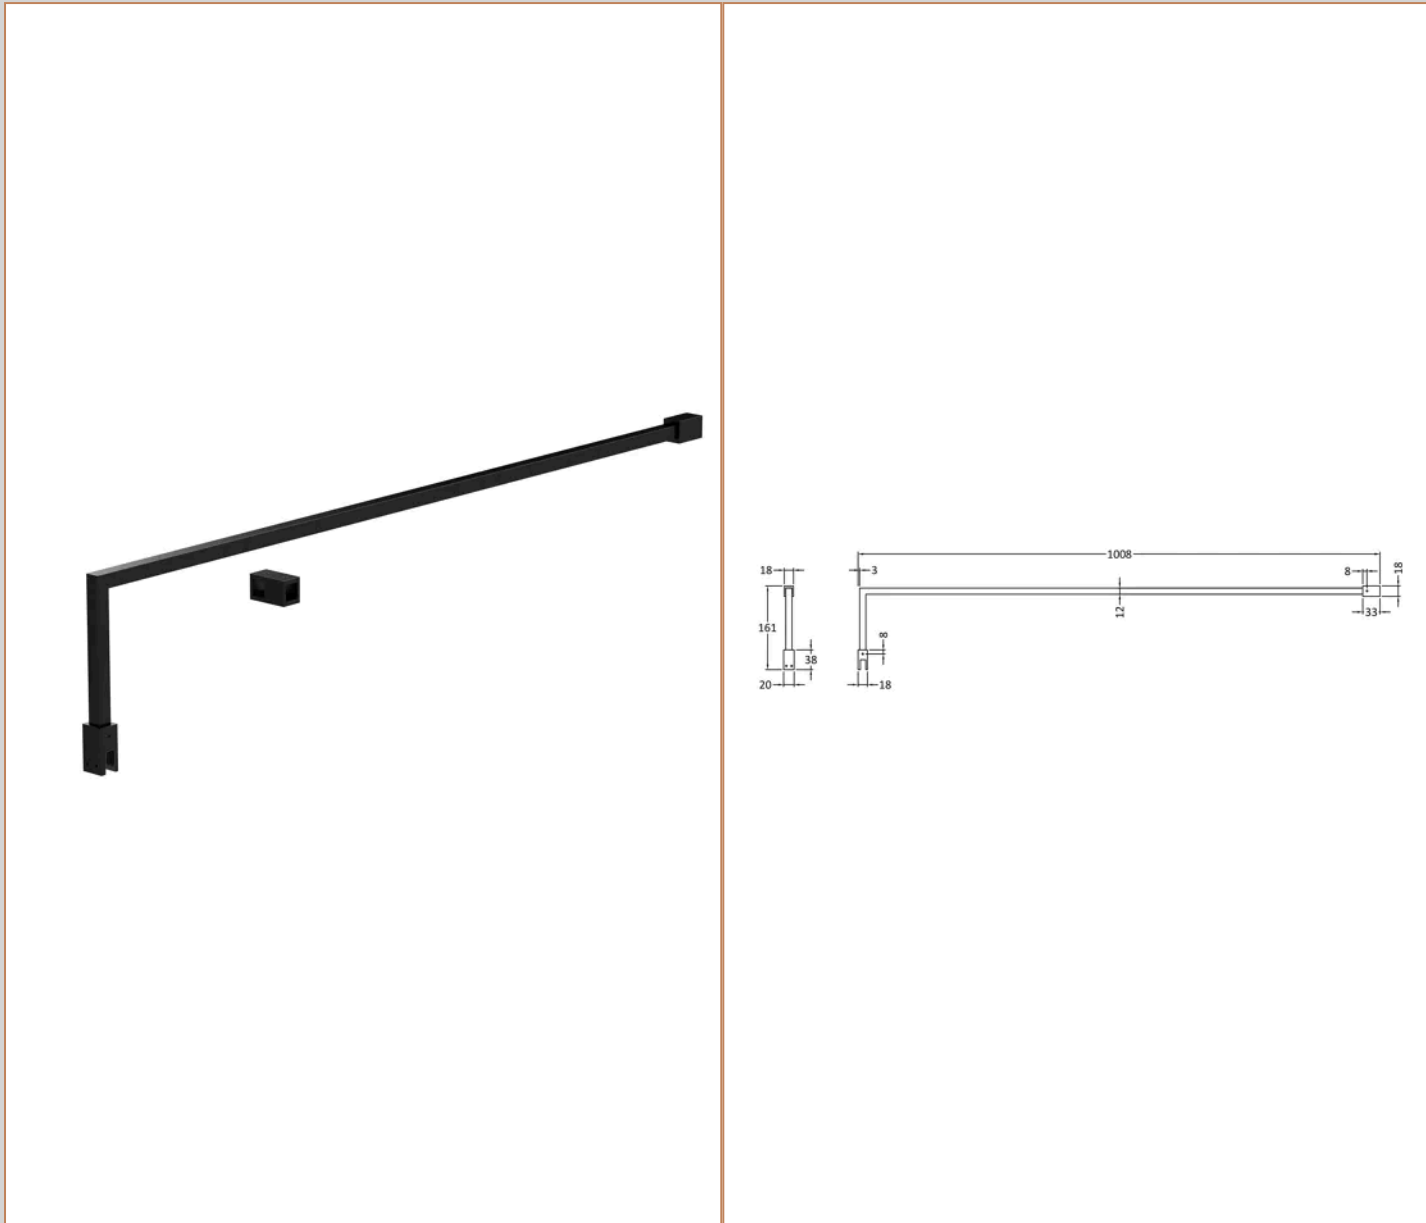

Product Details

Country of Origin	China
Product Material	Aluminium
Colour/Finish	Matt Black
Style	Contemporary
Easy Clean	Yes
Ce Certified	Yes
Declaration Of Performance	Yes
Easy Fit	No
Enclosure Design	Framed
Frame Finish	Matt Black
Glass Thickness	8 mm
Handles Included	No
Ukca Certified	Yes

Sales Code: FIX024

Barcode: 5056211847342

Brand: Hudson Reed

Description: Matt Black Wetroom Screen Support Arm

Product Dimensions

Product	15 x 150 x 1000mm (H x W x D)
Packaged	35 x 160 x 1020mm (H x W x D)
Nett Weight	0.67 kg
Packaged Weight	0.7 kg

Product Dimensions

Product	45 x 44 x 30mm (H x W x D)
Packaged	45 x 30 x 44mm (H x W x D)
Nett Weight	0.16 kg
Packaged Weight	0.16 kg

Product Details

Country of Origin	China
Product Material	Brass
Colour/Finish	Black
Style	Contemporary