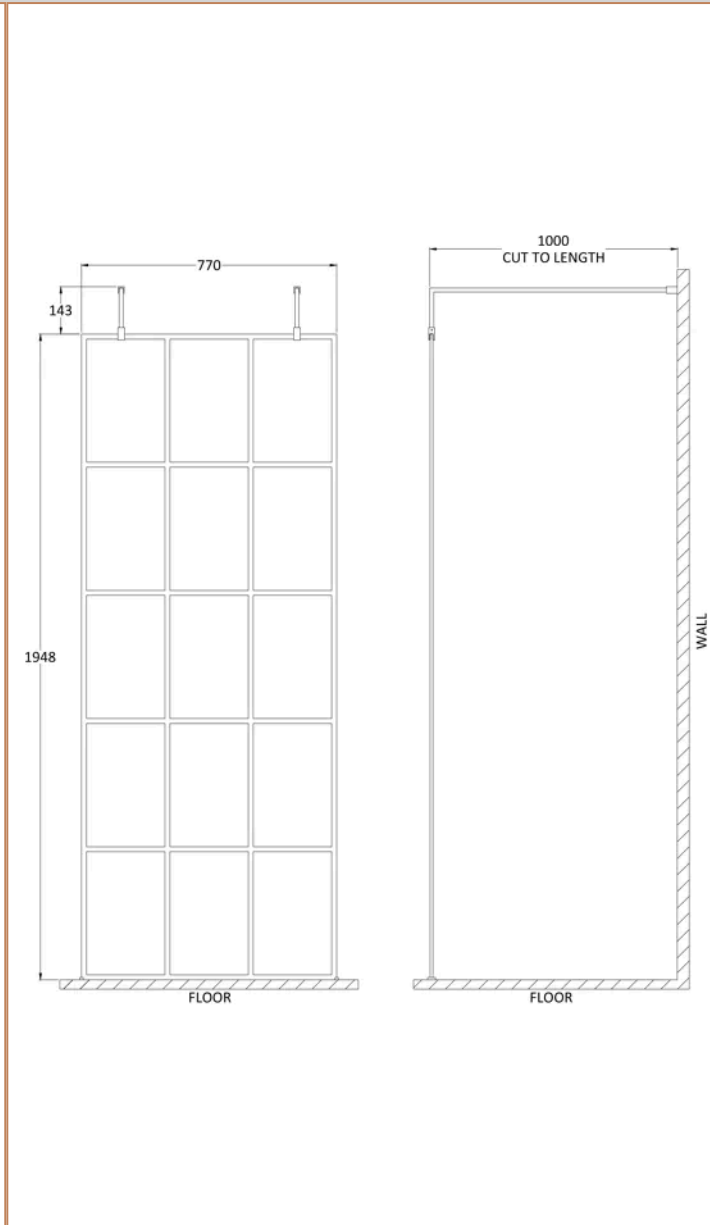

Sales Code: NWFAF080

Barcode: 5056883734490

Brand: nuie

Description: nuie 800mm Matt Black Wetroom Panel 8mm Glass With Support Arms

Product Dimensions

Product	1950 x 800 x 14mm (H x W x D)
Packaged	65 x 830 x 2010mm (H x W x D)
Nett Weight	34.36 kg
Packaged Weight	34.36 kg

Product Details

Country of Origin	China
Product Material	Aluminium
Colour/Finish	Matt Black
Style	Contemporary
Easy Clean	Yes
Ce Certified	Yes
Declaration Of Performance	Yes
Easy Fit	No
Enclosure Design	Framed
Frame Finish	Matt Black
Glass Thickness	8 mm
Handles Included	No
Ukca Certified	Yes

Sales Code: FIX024

Barcode: 5056211847342

Brand: Hudson Reed

Description: Matt Black Wetroom Screen Support Arm

Product Dimensions

Product	15 x 150 x 1000mm (H x W x D)
Packaged	35 x 160 x 1020mm (H x W x D)
Nett Weight	0.67 kg
Packaged Weight	0.7 kg

Product Dimensions

Product	45 x 44 x 30mm (H x W x D)
Packaged	45 x 30 x 44mm (H x W x D)
Nett Weight	0.16 kg
Packaged Weight	0.16 kg

Product Details

Country of Origin	China
Product Material	Brass
Colour/Finish	Black
Style	Contemporary