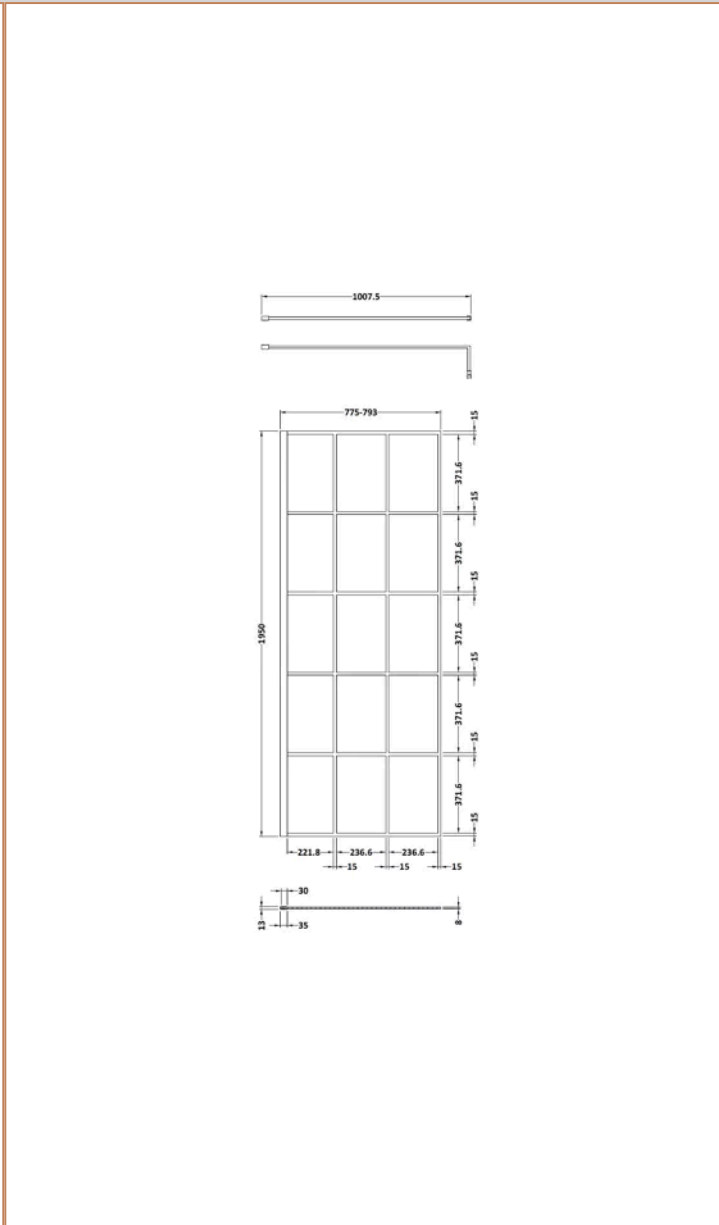

Product Dimensions

Product	45 x 44 x 30mm (H x W x D)
Packaged	45 x 30 x 44mm (H x W x D)
Nett Weight	0.16 kg
Packaged Weight	0.16 kg

Product Details

Country of Origin	China
Product Material	Brass
Colour/Finish	Black
Style	Contemporary

Sales Code: WRSF080

Barcode: 5056211806905

Brand: Hudson Reed

Description: Hudson Reed 800mm Matrix Matt Black Wetroom Screen

Product Dimensions

Product	1950 x 800 x 14mm (H x W x D)
Packaged	60 x 850 x 2070mm (H x W x D)
Nett Weight	35.9 kg
Packaged Weight	35.9 kg