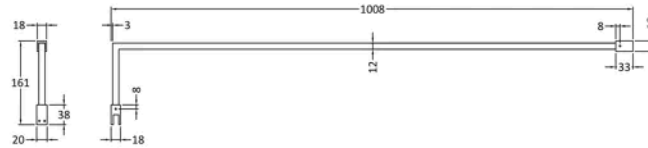

**Sales Code:** NWFAF090

**Barcode:** 5056883734506

**Brand:** nuie

**Description:** nuie 900mm Matt Black Wetroom Panel 8mm Glass With Support Arms

**Product Dimensions**

Product	1950 x 900 x 14mm (H x W x D)
Packaged	65 x 930 x 2010mm (H x W x D)
Nett Weight	38.24 kg
Packaged Weight	38.24 kg

**Sales Code:** FIX024

**Barcode:** 5056211847342

**Brand:** Hudson Reed

**Description:** Matt Black Wetroom Screen Support Arm

**Product Dimensions**

Product	15 x 150 x 1000mm (H x W x D)
Packaged	35 x 160 x 1020mm (H x W x D)
Nett Weight	0.67 kg
Packaged Weight	0.7 kg

**Product Dimensions**

Product	45 x 44 x 30mm (H x W x D)
Packaged	45 x 30 x 44mm (H x W x D)
Nett Weight	0.16 kg
Packaged Weight	0.16 kg

**Product Details**

Country of Origin	China
Product Material	Brass
Colour/Finish	Black
Style	Contemporary

**Sales Code:** WRSF090

**Barcode:** 5056211806912

**Brand:** Hudson Reed

**Description:** Hudson Reed 900mm Matt Black Matrix Wetroom Screen

**Product Dimensions**

Product	1950 x 900 x 14mm (H x W x D)
Packaged	60 x 950 x 2070mm (H x W x D)
Nett Weight	40.3 kg
Packaged Weight	40.3 kg