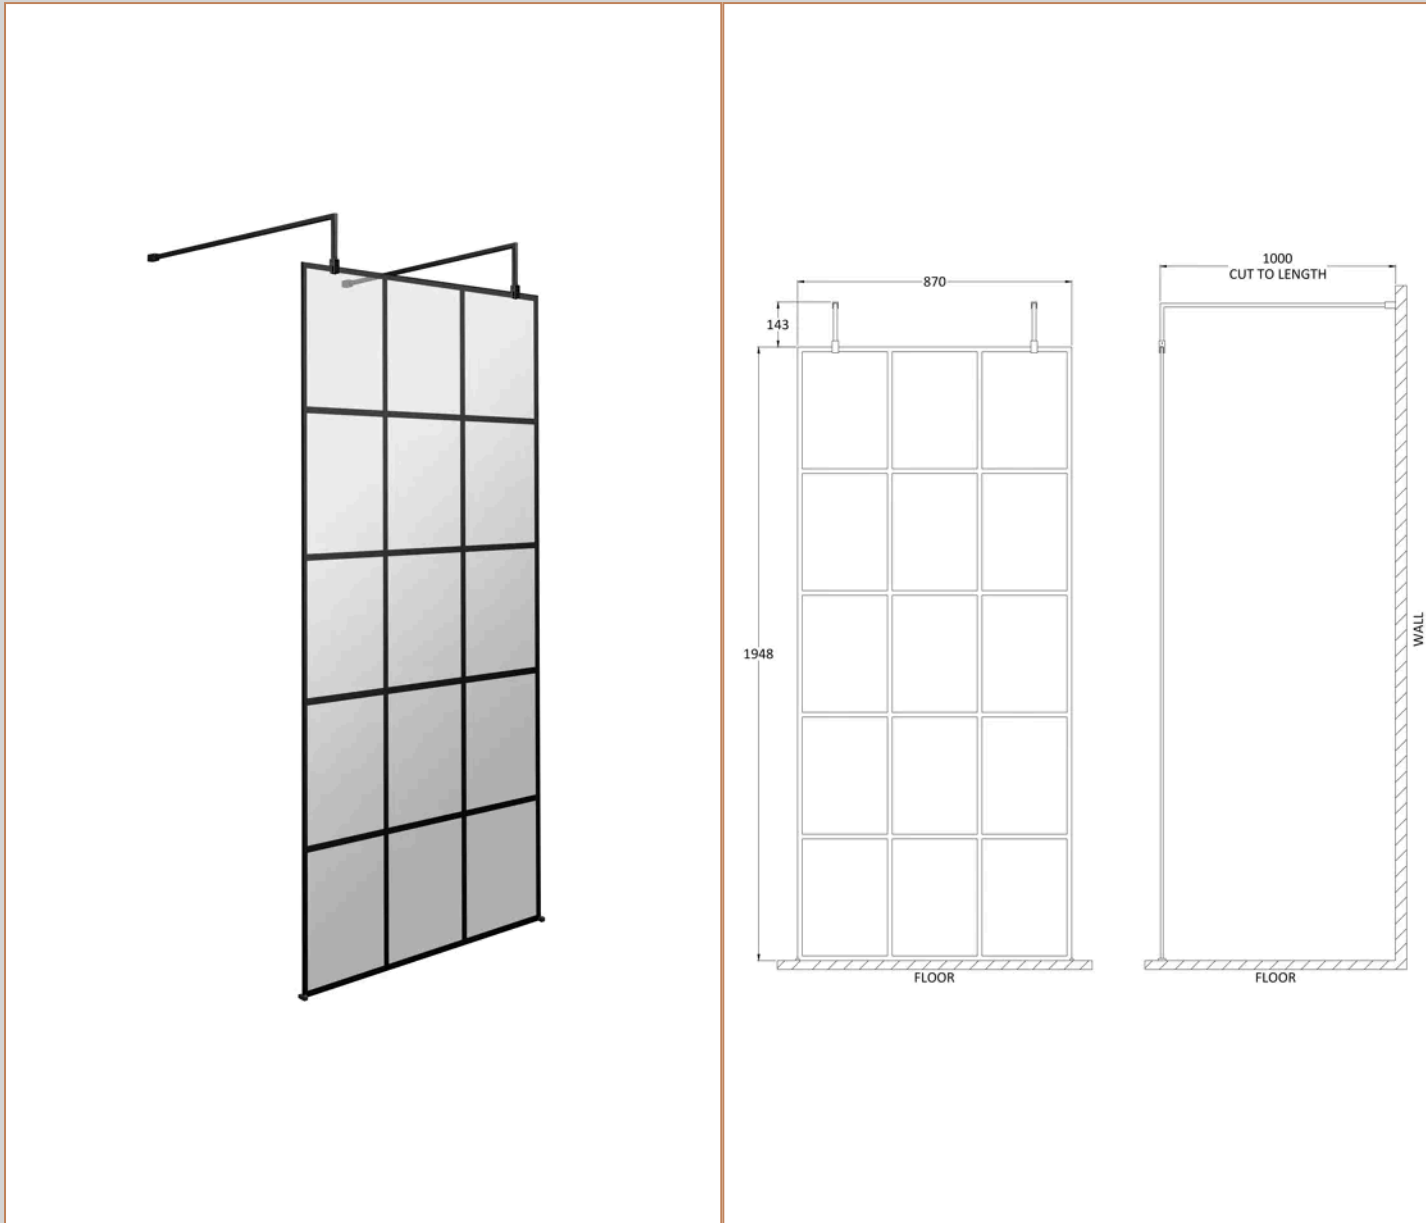

**Sales Code:** NWFAF090

**Barcode:** 5056883734506

**Brand:** nuie

**Description:** nuie 900mm Matt Black Wetroom Panel 8mm Glass With Support Arms

**Product Dimensions**

Product	1950 x 900 x 14mm (H x W x D)
Packaged	65 x 930 x 2010mm (H x W x D)
Nett Weight	38.24 kg
Packaged Weight	38.24 kg

**Product Details**

Country of Origin	China
Product Material	Aluminium
Colour/Finish	Matt Black
Style	Contemporary
Easy Clean	Yes
Ce Certified	Yes
Declaration Of Performance	Yes
Easy Fit	No
Enclosure Design	Framed
Frame Finish	Matt Black
Glass Thickness	8 mm
Handles Included	No
Ukca Certified	Yes

**Sales Code:** FIX024

**Barcode:** 5056211847342

**Brand:** Hudson Reed

**Description:** Matt Black Wetroom Screen Support Arm

**Product Dimensions**

Product	15 x 150 x 1000mm (H x W x D)
Packaged	35 x 160 x 1020mm (H x W x D)
Nett Weight	0.67 kg
Packaged Weight	0.7 kg

**Product Dimensions**

Product	45 x 44 x 30mm (H x W x D)
Packaged	45 x 30 x 44mm (H x W x D)
Nett Weight	0.16 kg
Packaged Weight	0.16 kg

**Product Details**

Country of Origin	China
Product Material	Brass
Colour/Finish	Black
Style	Contemporary