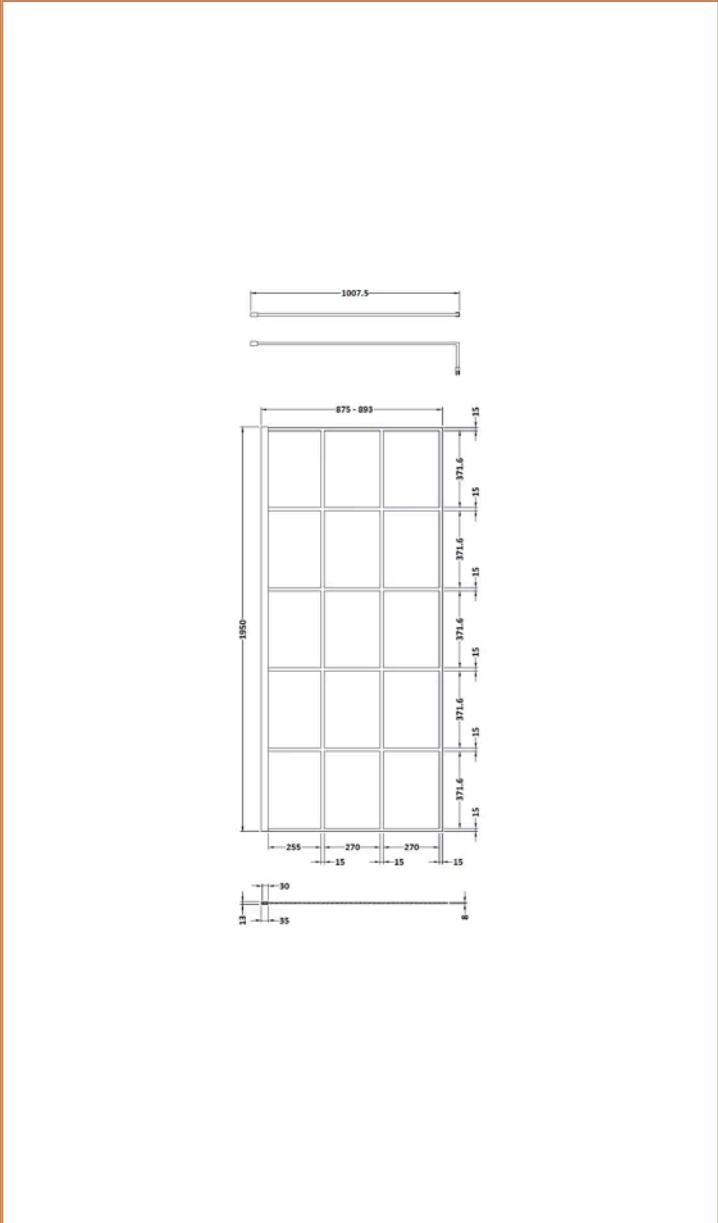

**Product Dimensions**

Product	45 x 44 x 30mm (H x W x D)
Packaged	45 x 30 x 44mm (H x W x D)
Nett Weight	0.16 kg
Packaged Weight	0.16 kg

**Product Details**

Country of Origin	China
Product Material	Brass
Colour/Finish	Black
Style	Contemporary

**Sales Code:** WRSF090

**Barcode:** 5056211806912

**Brand:** Hudson Reed

**Description:** Hudson Reed 900mm Matt Black Matrix Wetroom Screen

**Product Dimensions**

Product	1950 x 900 x 14mm (H x W x D)
Packaged	60 x 950 x 2070mm (H x W x D)
Nett Weight	40.3 kg
Packaged Weight	40.3 kg