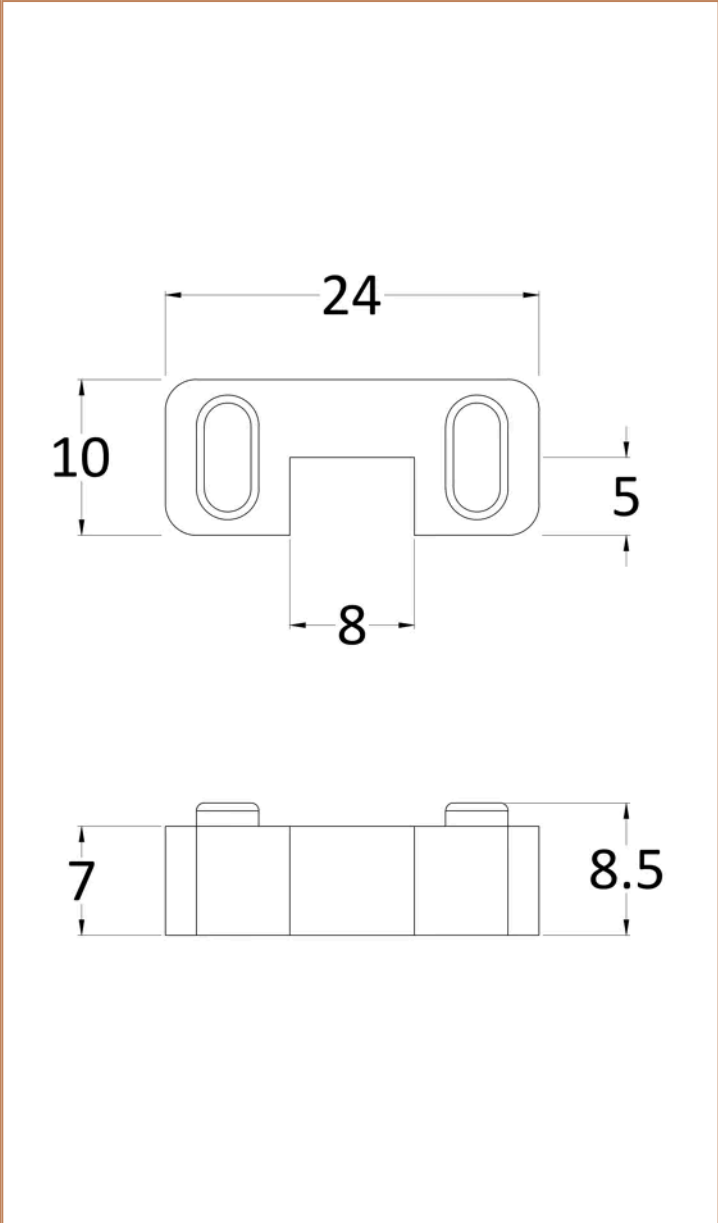

**Sales Code:** FIX024

**Barcode:** 5056211847342

**Brand:** Hudson Reed

**Description:** Matt Black Wetroom Screen Support Arm

**Product Dimensions**

Product	15 x 150 x 1000mm (H x W x D)
Packaged	35 x 160 x 1020mm (H x W x D)
Nett Weight	0.67 kg
Packaged Weight	0.7 kg

**Product Dimensions**

Product	45 x 44 x 30mm (H x W x D)
Packaged	45 x 30 x 44mm (H x W x D)
Nett Weight	0.16 kg
Packaged Weight	0.16 kg

**Product Details**

Country of Origin	China
Product Material	Brass
Colour/Finish	Black
Style	Contemporary

**Sales Code:** WRSF090

**Barcode:** 5056211806912

**Brand:** Hudson Reed

**Description:** Hudson Reed 900mm Matt Black Matrix Wetroom Screen

**Product Dimensions**

Product	1950 x 900 x 14mm (H x W x D)
Packaged	60 x 950 x 2070mm (H x W x D)
Nett Weight	40.3 kg
Packaged Weight	40.3 kg