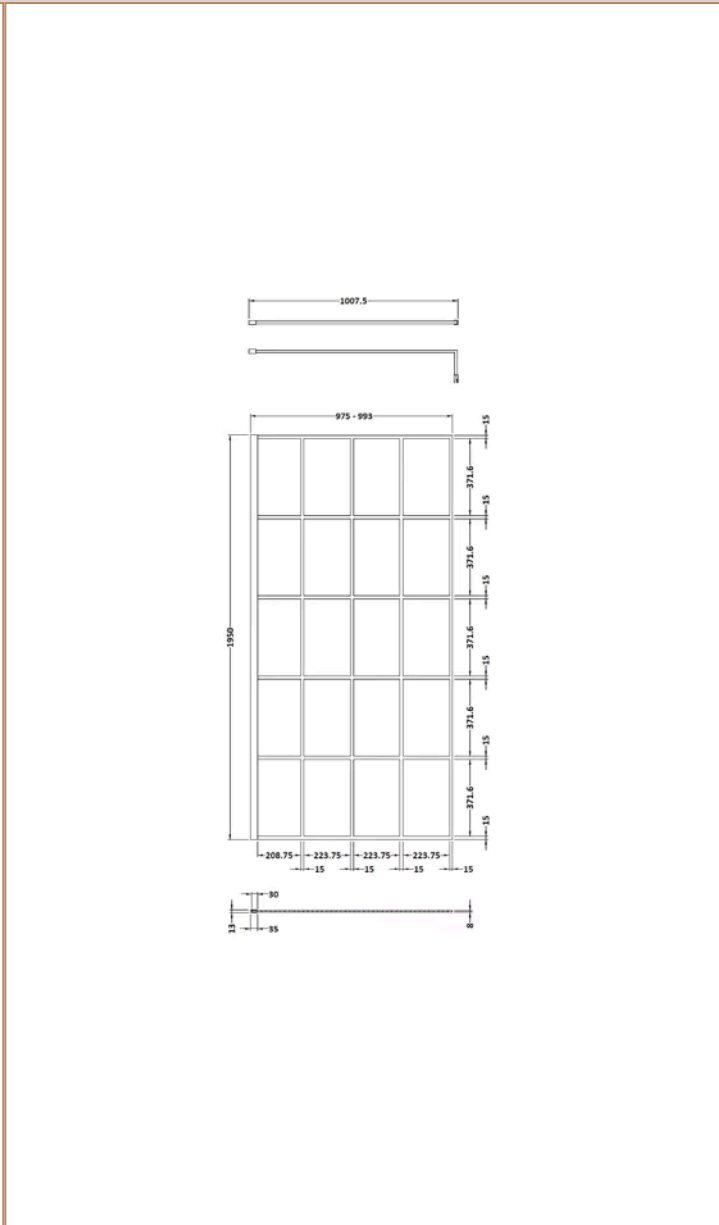

Product Dimensions

Product	45 x 44 x 30mm (H x W x D)
Packaged	45 x 30 x 44mm (H x W x D)
Nett Weight	0.16 kg
Packaged Weight	0.16 kg

Product Details

Country of Origin	China
Product Material	Brass
Colour/Finish	Black
Style	Contemporary

Sales Code: WRSF10

Barcode: 5056211806929

Brand: Hudson Reed

Description: Hudson Reed 1000mm Matt Black Matrix Wetroom Screen

Product Dimensions

Product	1950 x 1000 x 14mm (H x W x D)
Packaged	60 x 1050 x 2070mm (H x W x D)
Nett Weight	44.8 kg
Packaged Weight	44.8 kg