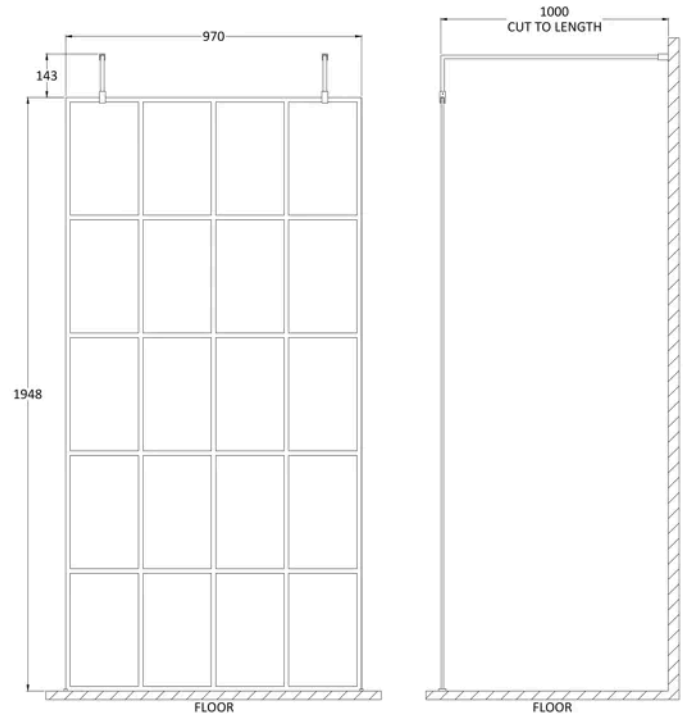

Sales Code: NWFAF10

Barcode: 5056883734513

Brand: nuie

Description: nuie 1000mm Matt Black Wetroom Panel 8mm Glass With Support Arms

Product Dimensions

Product	1950 x 1000 x 14mm (H x W x D)
Packaged	65 x 1030 x 2010mm (H x W x D)
Nett Weight	42.4 kg
Packaged Weight	42.4 kg

Sales Code: FIX024

Barcode: 5056211847342

Brand: Hudson Reed

Description: Matt Black Wetroom Screen Support Arm

Product Dimensions

Product	15 x 150 x 1000mm (H x W x D)
Packaged	35 x 160 x 1020mm (H x W x D)
Nett Weight	0.67 kg
Packaged Weight	0.7 kg

Product Dimensions

Product	45 x 44 x 30mm (H x W x D)
Packaged	45 x 30 x 44mm (H x W x D)
Nett Weight	0.16 kg
Packaged Weight	0.16 kg

Product Details

Country of Origin	China
Product Material	Brass
Colour/Finish	Black
Style	Contemporary

Sales Code: WRSF10

Barcode: 5056211806929

Brand: Hudson Reed

Description: Hudson Reed 1000mm Matt Black Matrix Wetroom Screen

Product Dimensions

Product	1950 x 1000 x 14mm (H x W x D)
Packaged	60 x 1050 x 2070mm (H x W x D)
Nett Weight	44.8 kg
Packaged Weight	44.8 kg