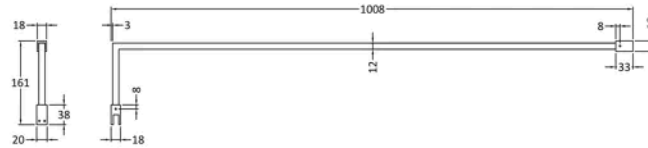

Sales Code: NWFAF10

Barcode: 5056883734513

Brand: nuie

Description: nuie 1000mm Matt Black Wetroom Panel 8mm Glass With Support Arms

Product Dimensions

Product	1950 x 1000 x 14mm (H x W x D)
Packaged	65 x 1030 x 2010mm (H x W x D)
Nett Weight	42.4 kg
Packaged Weight	42.4 kg

Sales Code: FIX024

Barcode: 5056211847342

Brand: Hudson Reed

Description: Matt Black Wetroom Screen Support Arm

Product Dimensions

Product	15 x 150 x 1000mm (H x W x D)
Packaged	35 x 160 x 1020mm (H x W x D)
Nett Weight	0.67 kg
Packaged Weight	0.7 kg

Product Dimensions

Product	45 x 44 x 30mm (H x W x D)
Packaged	45 x 30 x 44mm (H x W x D)
Nett Weight	0.16 kg
Packaged Weight	0.16 kg

Product Details

Country of Origin	China
Product Material	Brass
Colour/Finish	Black
Style	Contemporary

Sales Code: WRSF10

Barcode: 5056211806929

Brand: Hudson Reed

Description: Hudson Reed 1000mm Matt Black Matrix Wetroom Screen

Product Dimensions

Product	1950 x 1000 x 14mm (H x W x D)
Packaged	60 x 1050 x 2070mm (H x W x D)
Nett Weight	44.8 kg
Packaged Weight	44.8 kg