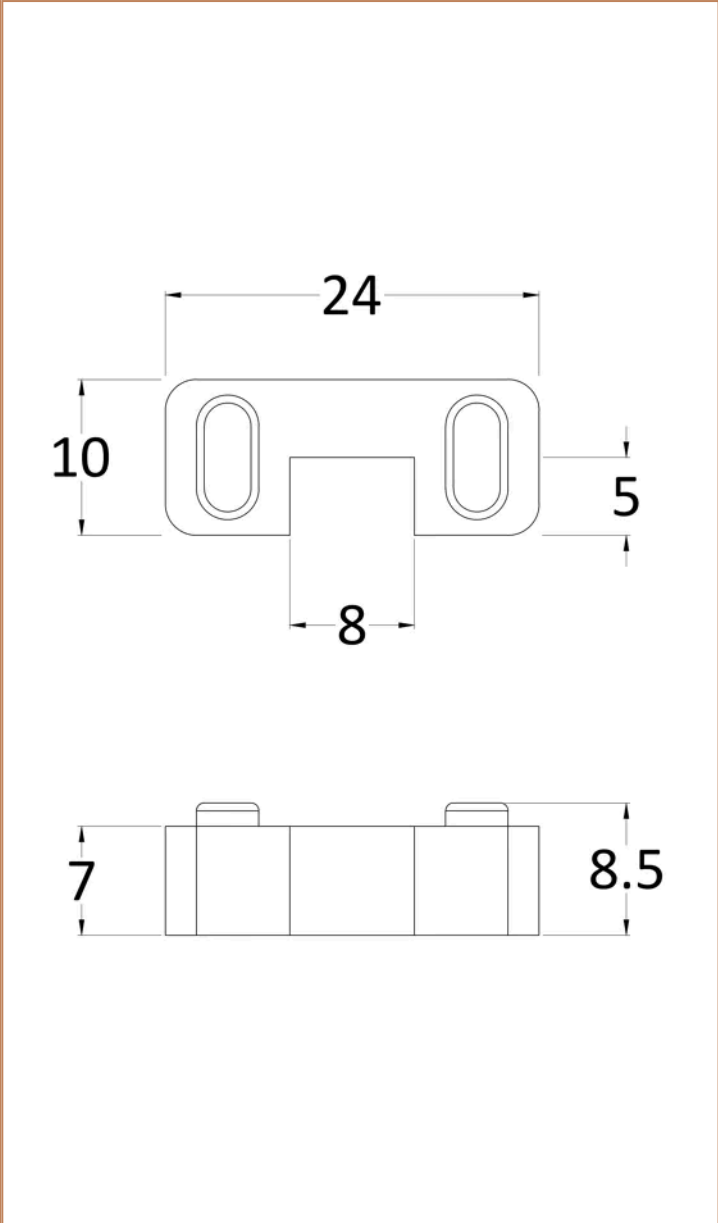

Sales Code: FIX024

Barcode: 5056211847342

Brand: Hudson Reed

Description: Matt Black Wetroom Screen Support Arm

Product Dimensions

Product	15 x 150 x 1000mm (H x W x D)
Packaged	35 x 160 x 1020mm (H x W x D)
Nett Weight	0.67 kg
Packaged Weight	0.7 kg

Product Dimensions

Product	45 x 44 x 30mm (H x W x D)
Packaged	45 x 30 x 44mm (H x W x D)
Nett Weight	0.16 kg
Packaged Weight	0.16 kg

Product Details

Country of Origin	China
Product Material	Brass
Colour/Finish	Black
Style	Contemporary

Sales Code: WRSF10

Barcode: 5056211806929

Brand: Hudson Reed

Description: Hudson Reed 1000mm Matt Black Matrix Wetroom Screen

Product Dimensions

Product	1950 x 1000 x 14mm (H x W x D)
Packaged	60 x 1050 x 2070mm (H x W x D)
Nett Weight	44.8 kg
Packaged Weight	44.8 kg