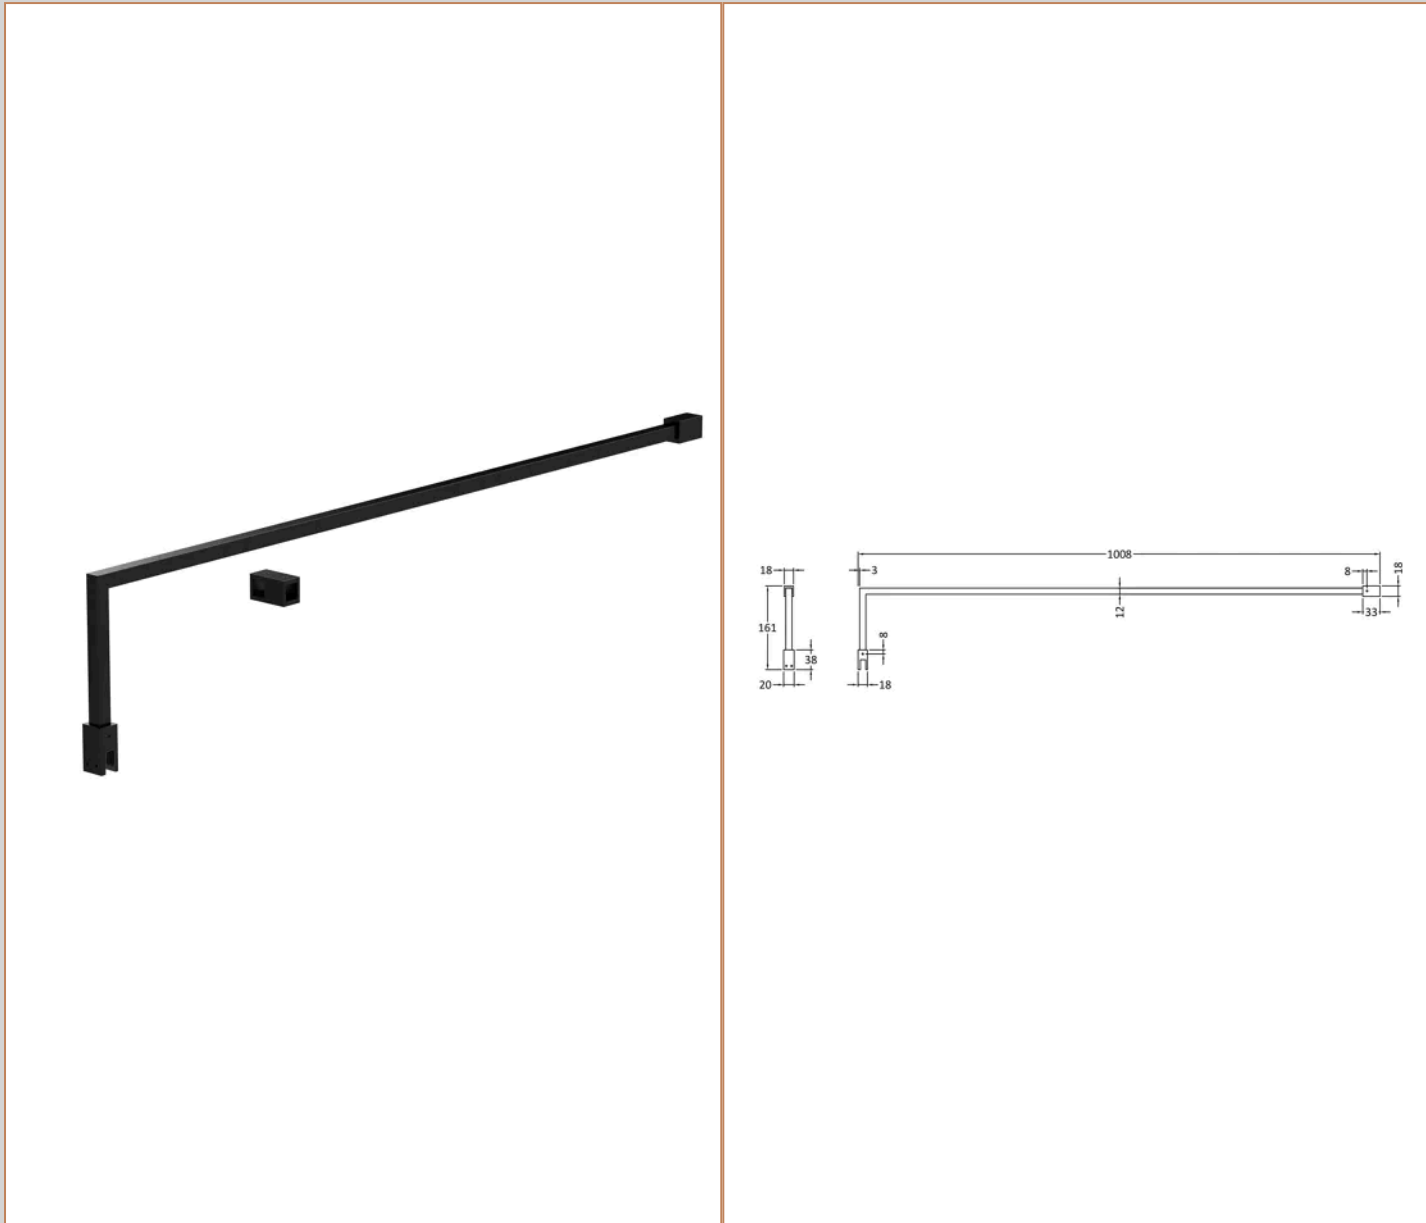

### Product Dimensions

Product	1950 x 1200 x 14mm (H x W x D)
Packaged	65 x 1230 x 2010mm (H x W x D)
Nett Weight	50.4 kg
Packaged Weight	50.4 kg

**Sales Code:** FIX024

**Barcode:** 5056211847342

**Brand:** Hudson Reed

**Description:** Matt Black Wetroom Screen Support Arm

**Product Dimensions**

Product	15 x 150 x 1000mm (H x W x D)
Packaged	35 x 160 x 1020mm (H x W x D)
Nett Weight	0.67 kg
Packaged Weight	0.7 kg

**Product Dimensions**

Product	45 x 44 x 30mm (H x W x D)
Packaged	45 x 30 x 44mm (H x W x D)
Nett Weight	0.16 kg
Packaged Weight	0.16 kg

**Product Details**

Country of Origin	China
Product Material	Brass
Colour/Finish	Black
Style	Contemporary