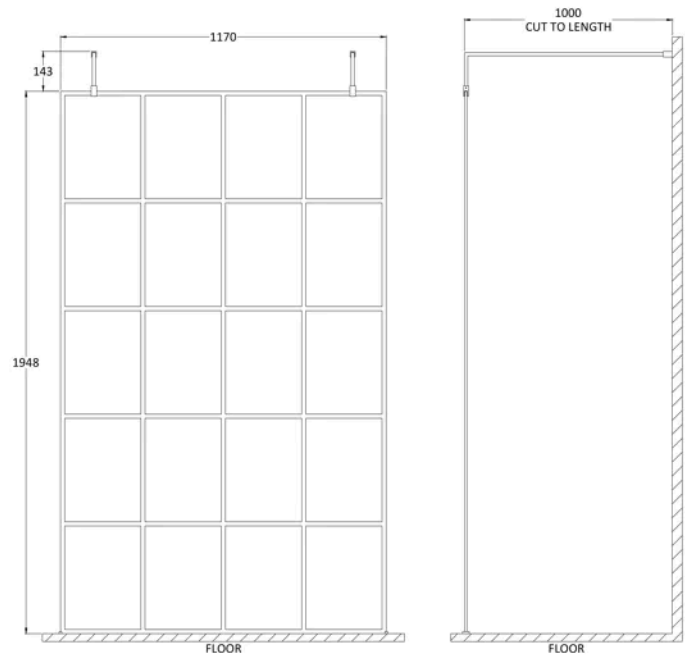

### Product Dimensions

Product	1950 x 1200 x 14mm (H x W x D)
Packaged	65 x 1230 x 2010mm (H x W x D)
Nett Weight	50.4 kg
Packaged Weight	50.4 kg

**Sales Code:** FIX024

**Barcode:** 5056211847342

**Brand:** Hudson Reed

**Description:** Matt Black Wetroom Screen Support Arm

**Product Dimensions**

Product	15 x 150 x 1000mm (H x W x D)
Packaged	35 x 160 x 1020mm (H x W x D)
Nett Weight	0.67 kg
Packaged Weight	0.7 kg

**Product Dimensions**

Product	45 x 44 x 30mm (H x W x D)
Packaged	45 x 30 x 44mm (H x W x D)
Nett Weight	0.16 kg
Packaged Weight	0.16 kg

**Product Details**

Country of Origin	China
Product Material	Brass
Colour/Finish	Black
Style	Contemporary