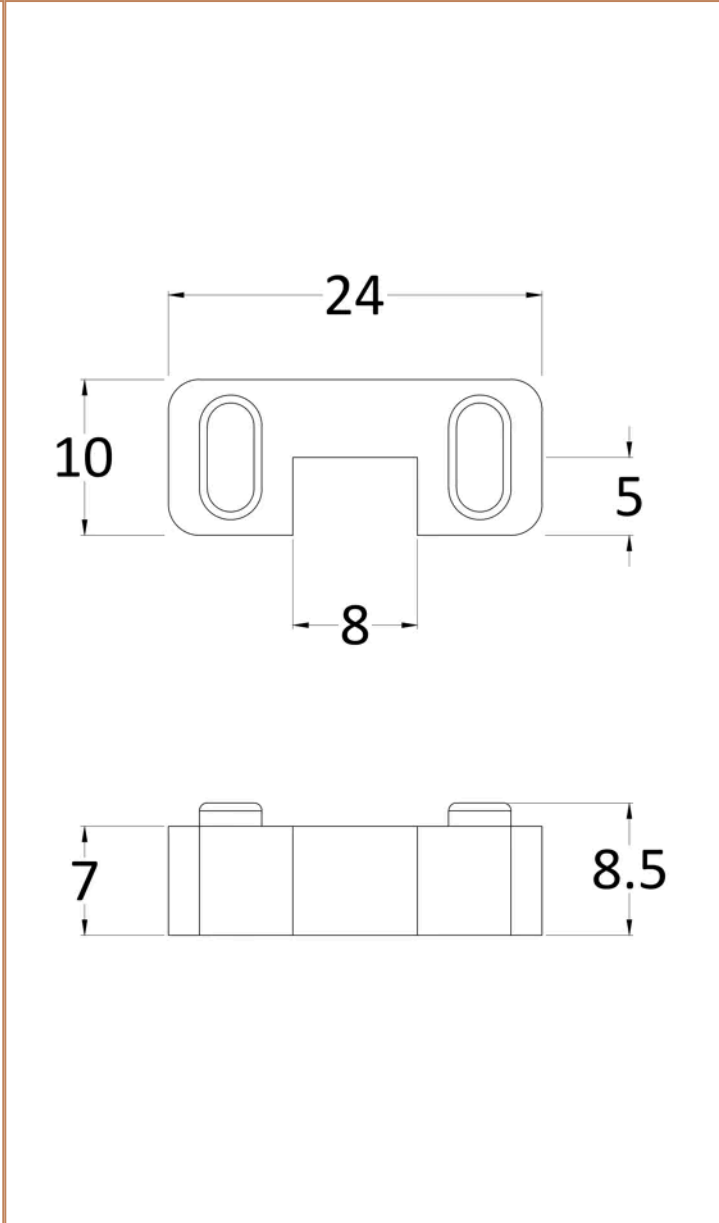

### Product Dimensions

Product	1950 x 1200 x 14mm (H x W x D)
Packaged	65 x 1230 x 2010mm (H x W x D)
Nett Weight	50.4 kg
Packaged Weight	50.4 kg

**Sales Code:** FIX024

**Barcode:** 5056211847342

**Brand:** Hudson Reed

**Description:** Matt Black Wetroom Screen Support Arm

**Product Dimensions**

Product	15 x 150 x 1000mm (H x W x D)
Packaged	35 x 160 x 1020mm (H x W x D)
Nett Weight	0.67 kg
Packaged Weight	0.7 kg

**Product Dimensions**

Product	45 x 44 x 30mm (H x W x D)
Packaged	45 x 30 x 44mm (H x W x D)
Nett Weight	0.16 kg
Packaged Weight	0.16 kg

**Product Details**

Country of Origin	China
Product Material	Brass
Colour/Finish	Black
Style	Contemporary

**Sales Code:** WRSF12

**Barcode:** 5056211806943

**Brand:** Hudson Reed

**Description:** Hudson Reed 1200mm Matt Black Matrix Wetroom Screen

**Product Dimensions**

Product	1950 x 1200 x 14mm (H x W x D)
Packaged	60 x 1250 x 2070mm (H x W x D)
Nett Weight	53.2 kg
Packaged Weight	53.2 kg