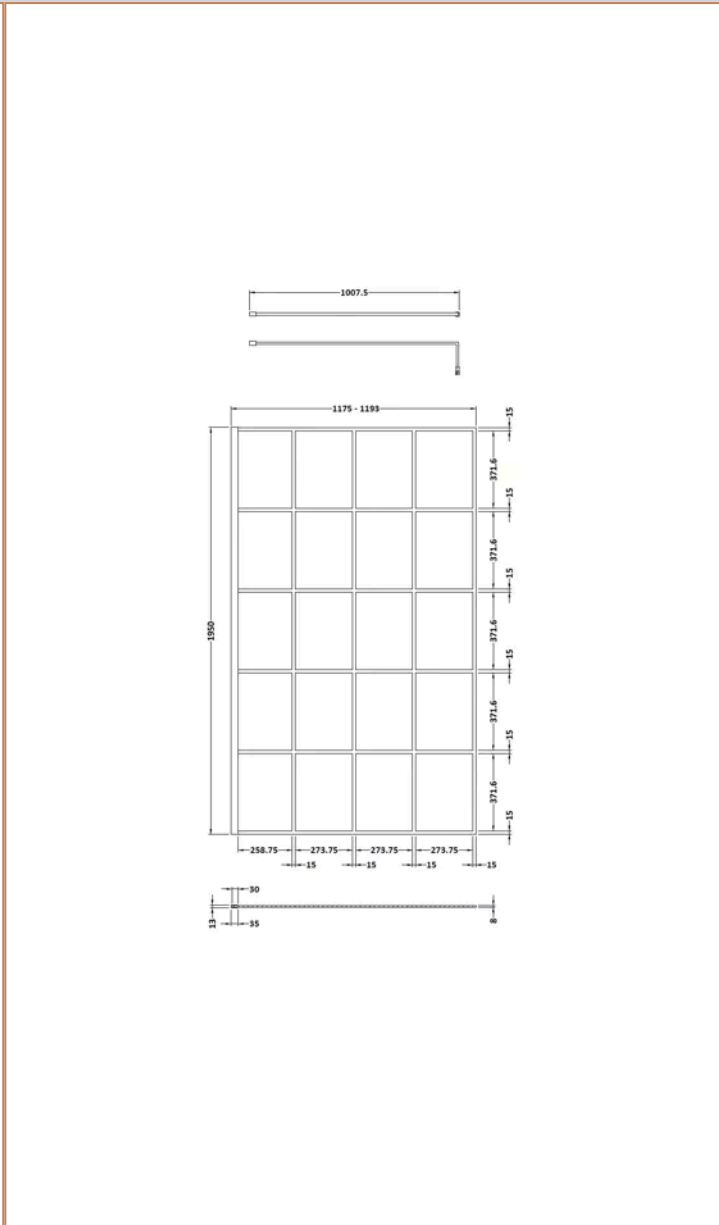

### Product Dimensions

Product	1950 x 1200 x 14mm (H x W x D)
Packaged	65 x 1230 x 2010mm (H x W x D)
Nett Weight	50.4 kg
Packaged Weight	50.4 kg

**Product Dimensions**

Product	45 x 44 x 30mm (H x W x D)
Packaged	45 x 30 x 44mm (H x W x D)
Nett Weight	0.16 kg
Packaged Weight	0.16 kg

**Product Details**

Country of Origin	China
Product Material	Brass
Colour/Finish	Black
Style	Contemporary

**Sales Code:** WRSF12

**Barcode:** 5056211806943

**Brand:** Hudson Reed

**Description:** Hudson Reed 1200mm Matt Black Matrix Wetroom Screen

**Product Dimensions**

Product	1950 x 1200 x 14mm (H x W x D)
Packaged	60 x 1250 x 2070mm (H x W x D)
Nett Weight	53.2 kg
Packaged Weight	53.2 kg