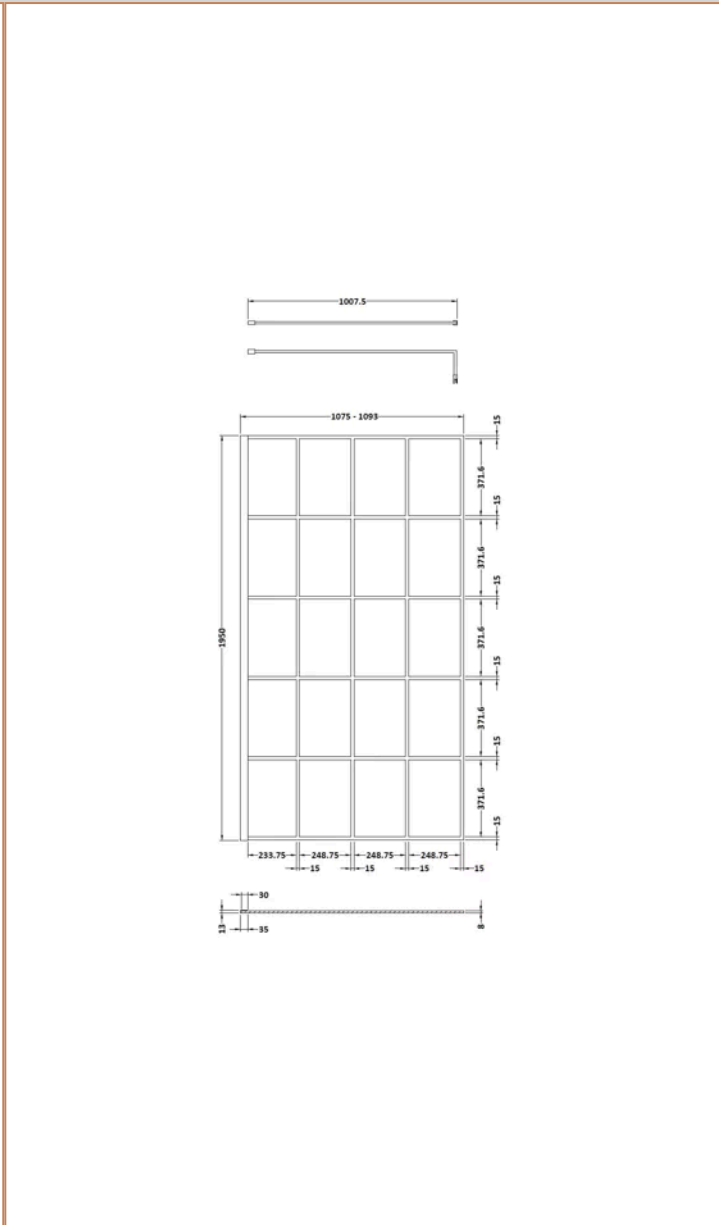

Product Dimensions

Product	45 x 44 x 30mm (H x W x D)
Packaged	45 x 30 x 44mm (H x W x D)
Nett Weight	0.16 kg
Packaged Weight	0.16 kg

Product Details

Country of Origin	China
Product Material	Brass
Colour/Finish	Black
Style	Contemporary

Sales Code: WRSF11

Barcode: 5056211806936

Brand: Hudson Reed

Description: Hudson Reed 1100mm Matt Black Matrix Wetroom Screen

Product Dimensions

Product	1950 x 1100 x 14mm (H x W x D)
Packaged	60 x 1150 x 2070mm (H x W x D)
Nett Weight	48.8 kg
Packaged Weight	48.8 kg