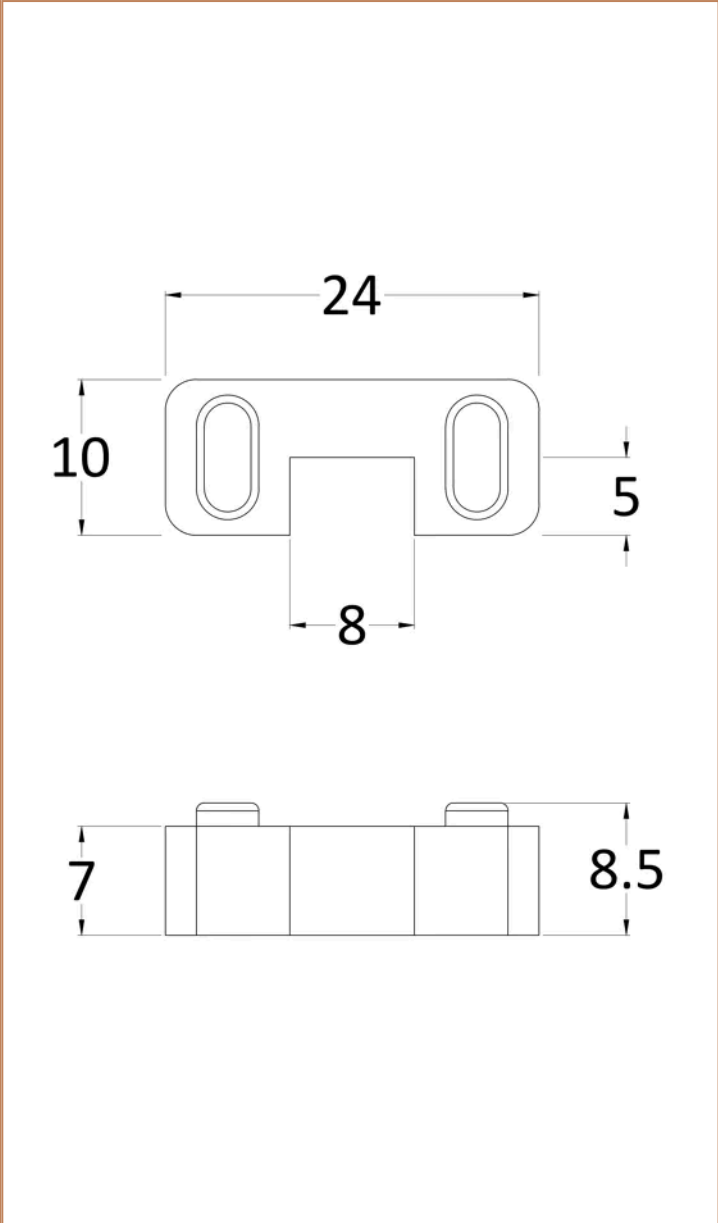

Sales Code: FIX024

Barcode: 5056211847342

Brand: Hudson Reed

Description: Matt Black Wetroom Screen Support Arm

Product Dimensions

Product	15 x 150 x 1000mm (H x W x D)
Packaged	35 x 160 x 1020mm (H x W x D)
Nett Weight	0.67 kg
Packaged Weight	0.7 kg

Product Dimensions

Product	45 x 44 x 30mm (H x W x D)
Packaged	45 x 30 x 44mm (H x W x D)
Nett Weight	0.16 kg
Packaged Weight	0.16 kg

Product Details

Country of Origin	China
Product Material	Brass
Colour/Finish	Black
Style	Contemporary

Sales Code: WRSF11

Barcode: 5056211806936

Brand: Hudson Reed

Description: Hudson Reed 1100mm Matt Black Matrix Wetroom Screen

Product Dimensions

Product	1950 x 1100 x 14mm (H x W x D)
Packaged	60 x 1150 x 2070mm (H x W x D)
Nett Weight	48.8 kg
Packaged Weight	48.8 kg