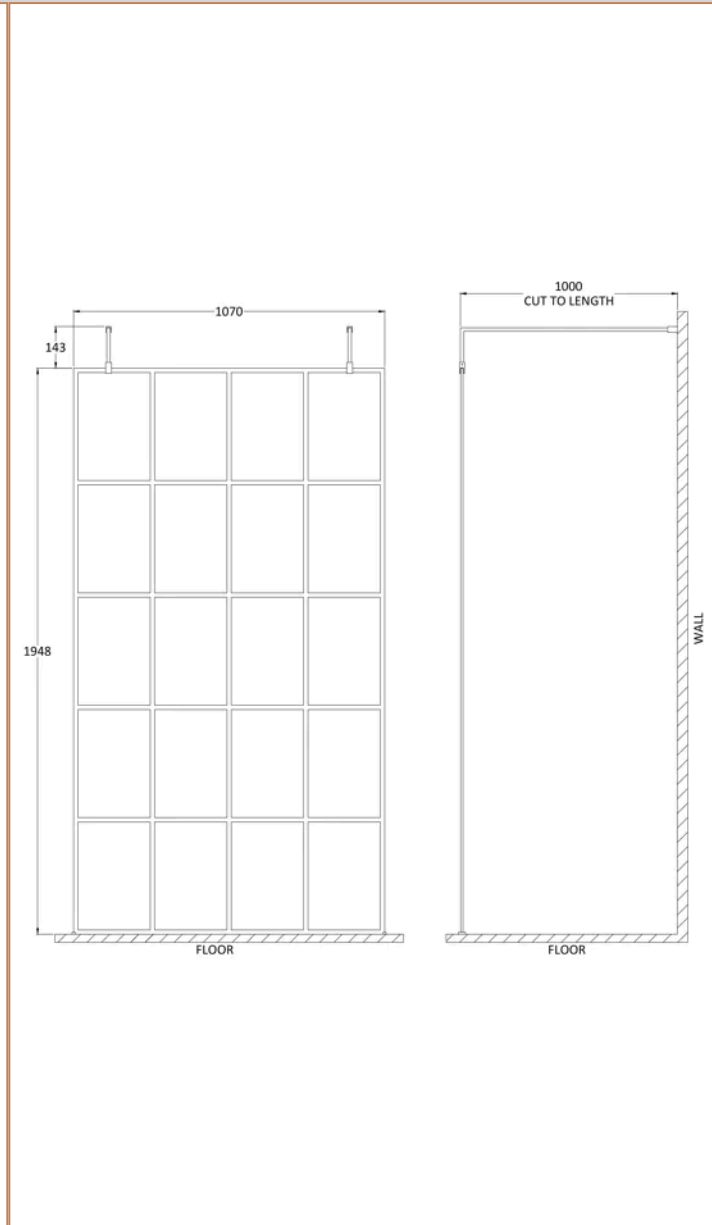

Sales Code: NWFAF11

Barcode: 5056883734520

Brand: nuie

Description: nuie 1100mm Matt Black Wetroom Panel 8mm Glass With Support Arms

Product Dimensions

Product	1950 x 1100 x 14mm (H x W x D)
Packaged	65 x 1130 x 2010mm (H x W x D)
Nett Weight	48.8 kg
Packaged Weight	48.8 kg

Sales Code: FIX024

Barcode: 5056211847342

Brand: Hudson Reed

Description: Matt Black Wetroom Screen Support Arm

Product Dimensions

Product	15 x 150 x 1000mm (H x W x D)
Packaged	35 x 160 x 1020mm (H x W x D)
Nett Weight	0.67 kg
Packaged Weight	0.7 kg

Product Dimensions

Product	45 x 44 x 30mm (H x W x D)
Packaged	45 x 30 x 44mm (H x W x D)
Nett Weight	0.16 kg
Packaged Weight	0.16 kg

Product Details

Country of Origin	China
Product Material	Brass
Colour/Finish	Black
Style	Contemporary