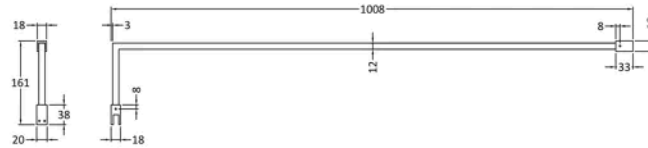

Sales Code: NWFAF11

Barcode: 5056883734520

Brand: nuie

Description: nuie 1100mm Matt Black Wetroom Panel 8mm Glass With Support Arms

Product Dimensions

Product	1950 x 1100 x 14mm (H x W x D)
Packaged	65 x 1130 x 2010mm (H x W x D)
Nett Weight	48.8 kg
Packaged Weight	48.8 kg

Sales Code: FIX024

Barcode: 5056211847342

Brand: Hudson Reed

Description: Matt Black Wetroom Screen Support Arm

Product Dimensions

Product	15 x 150 x 1000mm (H x W x D)
Packaged	35 x 160 x 1020mm (H x W x D)
Nett Weight	0.67 kg
Packaged Weight	0.7 kg

Product Dimensions

Product	45 x 44 x 30mm (H x W x D)
Packaged	45 x 30 x 44mm (H x W x D)
Nett Weight	0.16 kg
Packaged Weight	0.16 kg

Product Details

Country of Origin	China
Product Material	Brass
Colour/Finish	Black
Style	Contemporary

Sales Code: WRSF11

Barcode: 5056211806936

Brand: Hudson Reed

Description: Hudson Reed 1100mm Matt Black Matrix Wetroom Screen

Product Dimensions

Product	1950 x 1100 x 14mm (H x W x D)
Packaged	60 x 1150 x 2070mm (H x W x D)
Nett Weight	48.8 kg
Packaged Weight	48.8 kg