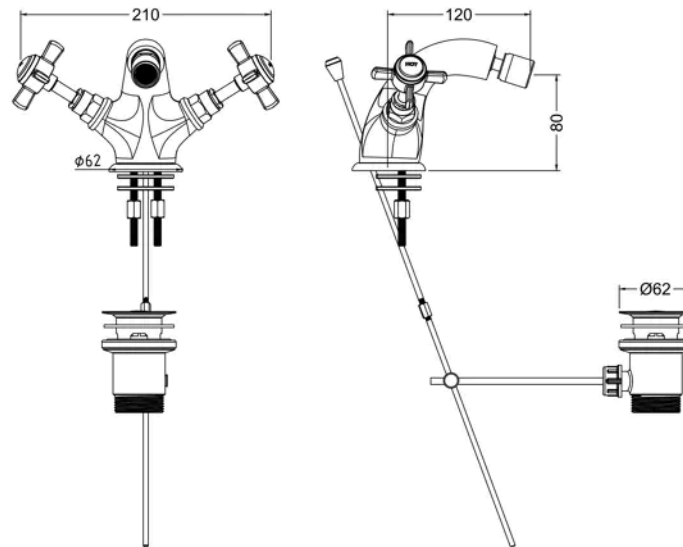

Sales Code: I306X

Barcode: 5055146109679

Brand: nuie

Description: nuie Beaumont Chrome Bidet Mixer and Pop Up Waste

Product Dimensions

| | |
|-----------------|-------------------------------|
| Product | 95 x 50 x 135mm (H x W x D) |
| Packaged | 120 x 195 x 190mm (H x W x D) |
| Outer Box | 395 x 550 x 320mm (H x W x D) |
| Nett Weight | 1.45 kg |
| Packaged Weight | 1.64 kg |

Packaging Details

| | |
|-----------------|----------|
| Label Size (mm) | 50 x 100 |
| Label Colour | White |
| Label Qty | 2.0000 |

Product Details

| | |
|----------------------------|-------------|
| Country of Origin | China |
| Product Material | Brass |
| Control Type | Manual |
| Waste Type | Pop-Up |
| WRAS Approved | No |
| Valve/Cartridge Type | Screw Down |
| Colour/Finish | Chrome |
| Mount Type | Deck |
| Style | Traditional |
| Handle Type | Crosshead |
| TMV2 Approved | No |
| TMV3 Approved | No |
| Min Operating Pressure | 0.1 Bar |
| Minimum Operation Pressure | 0 Bar |
| Tap Spout Height | 65 mm |
| Tap Spout Projection | 90 mm |
| Tap Tails Included | Yes |
| Valve / Cartridge Type | Screw Down |
| Waste Included | Yes |