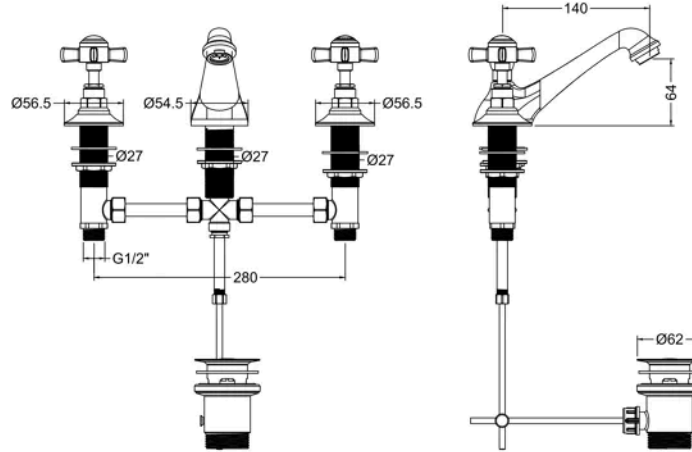

Sales Code: I307X

Barcode: 5055146118237

Brand: nuie

Description: nuie Beaumont Chrome 3 Tap Hole Basin Mixer With Pop Up Waste

Product Dimensions

Product	85 x 50 x 165mm (H x W x D)
Packaged	85 x 170 x 395mm (H x W x D)
Nett Weight	2.35 kg
Packaged Weight	2.68 kg

Packaging Details

Label Size (mm)	50 x 100
Label Colour	White
Label Qty	2.0000

Product Details

Country of Origin	China
Product Material	Brass
Control Type	Manual
Waste Type	Pop-Up
WRAS Approved	No
Colour/Finish	Chrome
Mount Type	Deck
Style	Traditional
Handle Type	Crosshead
TMV2 Approved	No
TMV3 Approved	No
Min Operating Pressure	0.1 Bar
Minimum Operation Pressure	0 Bar
Tap Spout Height	55 mm
Tap Spout Projection	44 mm
Waste Included	Yes