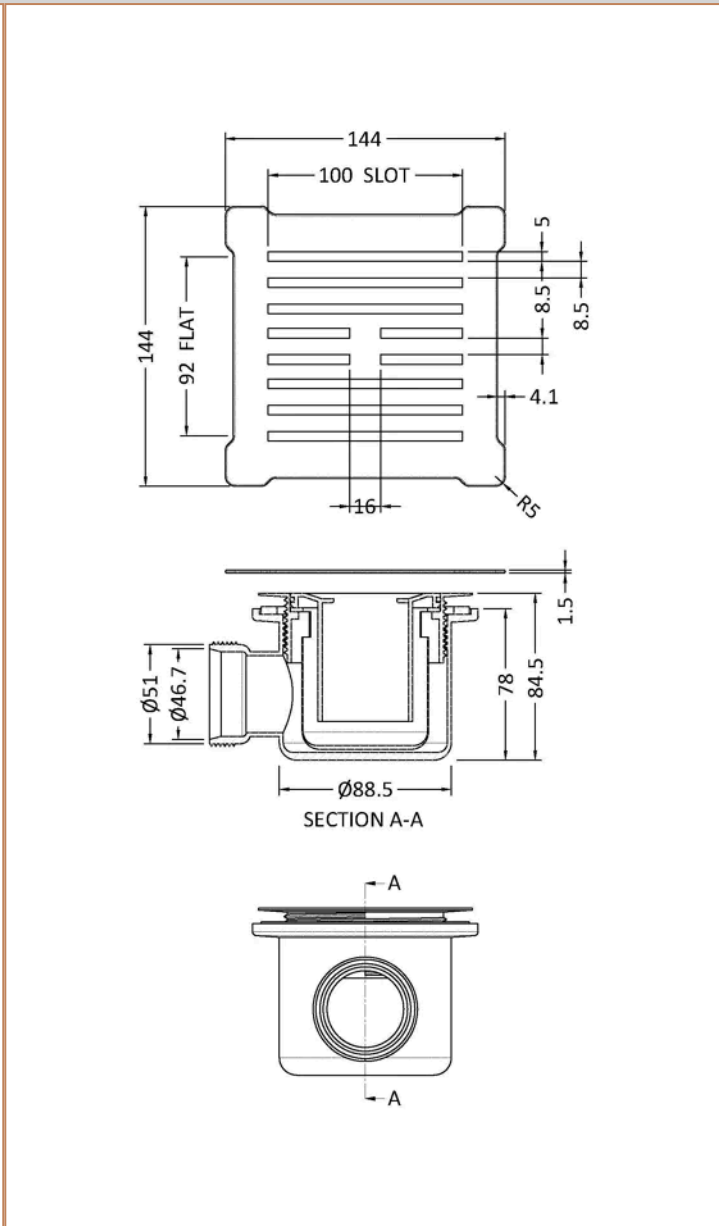

Sales Code: STW015S

Barcode: 5056883741276

Brand: nuie

Description: nuie Brushed Bronze 90mm Fast Flow Shower Tray Waste With Grid

Product Dimensions

Product	86 x 144 x 144mm (H x W x D)
Packaged	100 x 135 x 170mm (H x W x D)
Nett Weight	0.31 kg
Packaged Weight	0.37 kg

Product Details

Country of Origin	China
Product Material	Stainless Steel
Waste Type	Grid
Colour/Finish	Brushed Bronze
Style	Contemporary
Waste Shape	Square