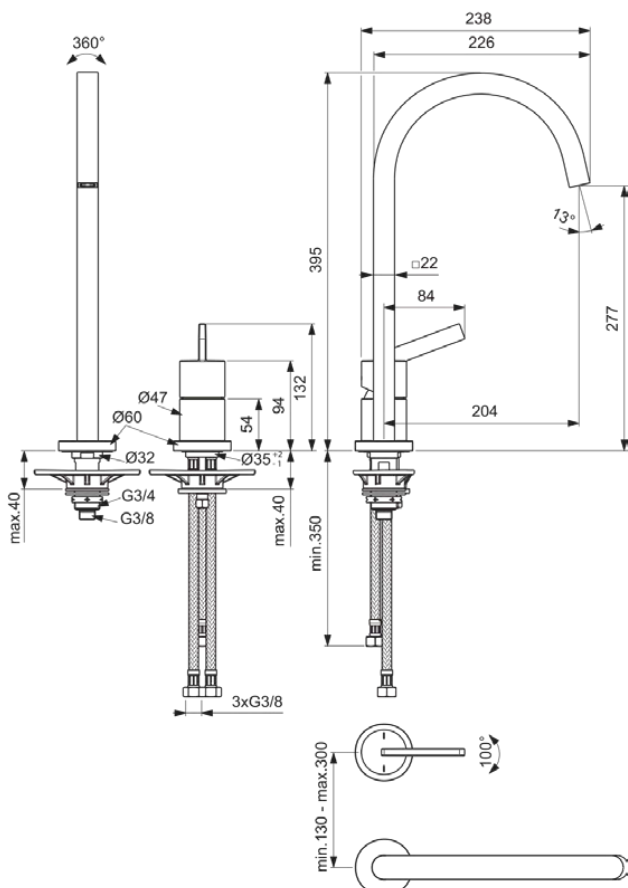

## BD423AA

GUSTO | Kitchen mixer 245x395 mm, 204 mm spout projection in chrome finish, 8.9 l/min (3 bar) | EasyFix, Flow straightener, Hidden aerator, FirmaFlow, SmartShine

### General information

Product type:	Kitchen mixers
Sub product type:	Kitchen mixer
Brand:	Ideal Standard
Suite name:	GUSTO
Designer:	Palomba Serafini Associati
Colour:	AA - Chrome
Surface finish effect:	glossy
Height (mm):	395
Length / Projection (mm):	245
Fixing method:	EasyFix
Net weight (kg):	2.36
EAN code:	3800861108948