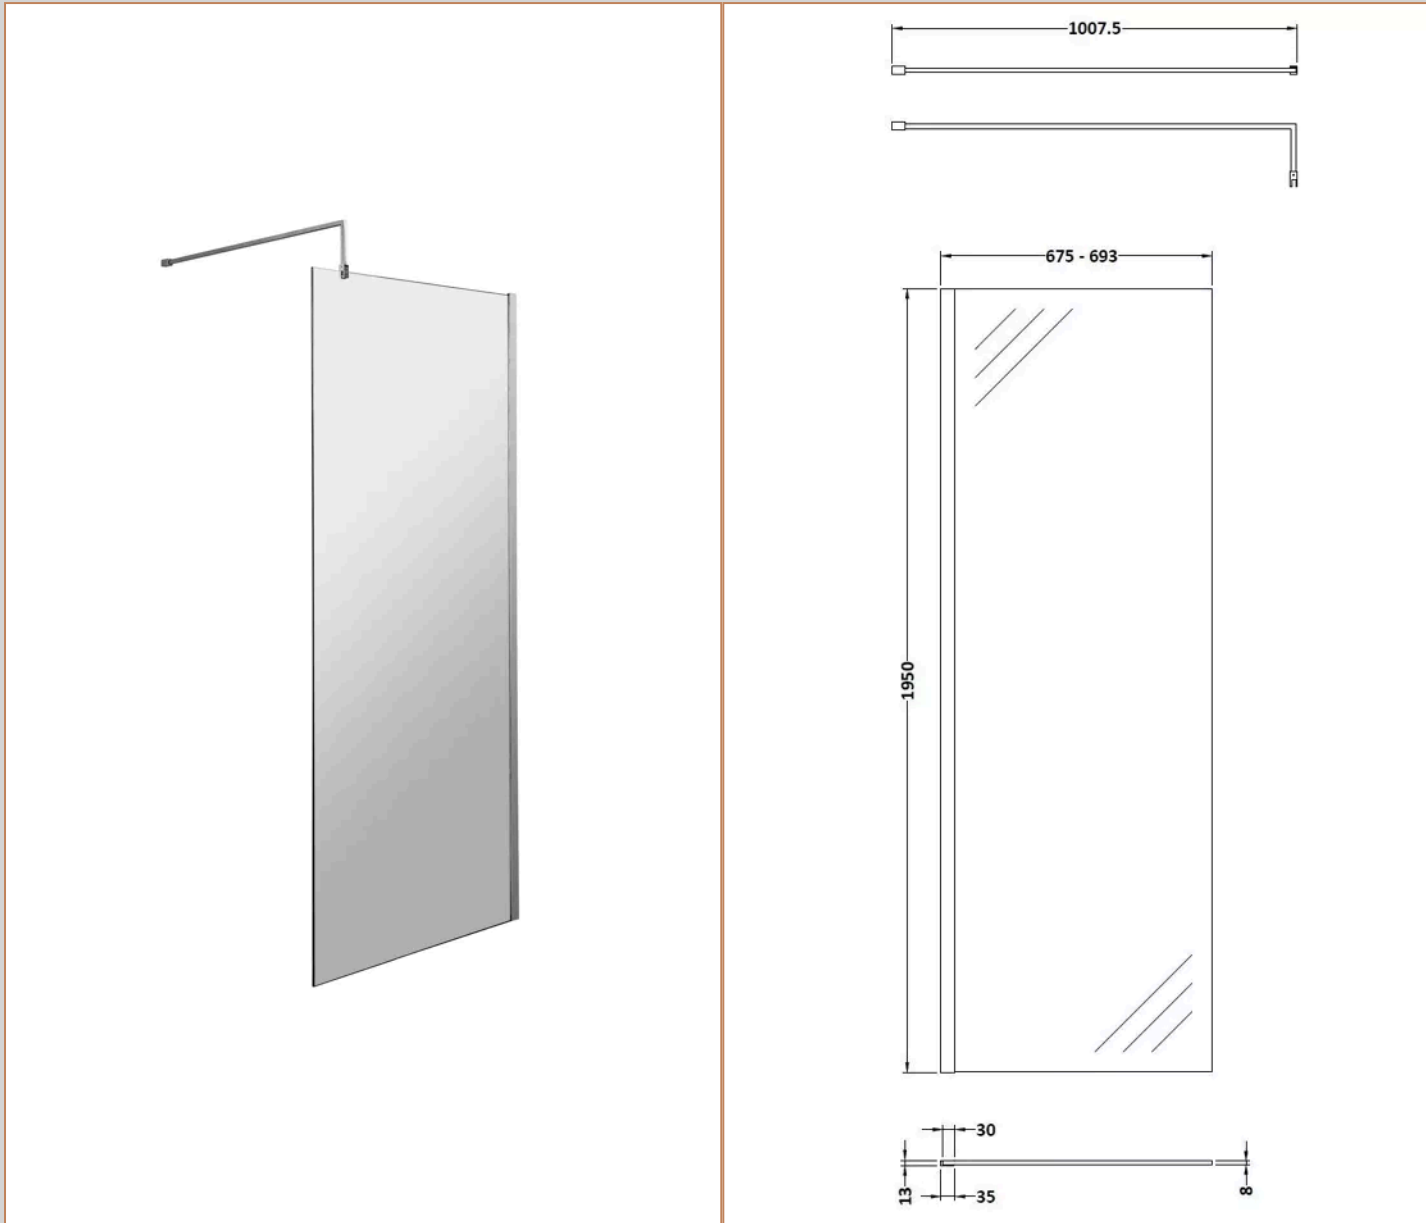

Sales Code: WRSB700

Barcode: 5055369007424

Brand: Hudson Reed

Description: Hudson Reed 700mm Chrome Wetroom Screen With Support Bar

Product Dimensions

Product	1950 x 700 x 40mm (H x W x D)
Packaged	65 x 730 x 2010mm (H x W x D)
Nett Weight	29.44 kg
Packaged Weight	29.44 kg

Packaging Details

Label Size (mm)	50 x 100
-----------------	----------

Product Details

Country of Origin	China
Product Material	Aluminium
Colour/Finish	Chrome
Style	Contemporary
Easy Clean	Yes
Adjustment Max	693
Adjustment Min	675
Ce Certified	Yes
Declaration Of Performance	Yes
Easy Fit	No
Enclosure Design	Semi-Frameless
Frame Finish	Chrome
Glass Thickness	8 mm
Handles Included	No
Support Bar Included	Yes
Ukca Certified	Yes