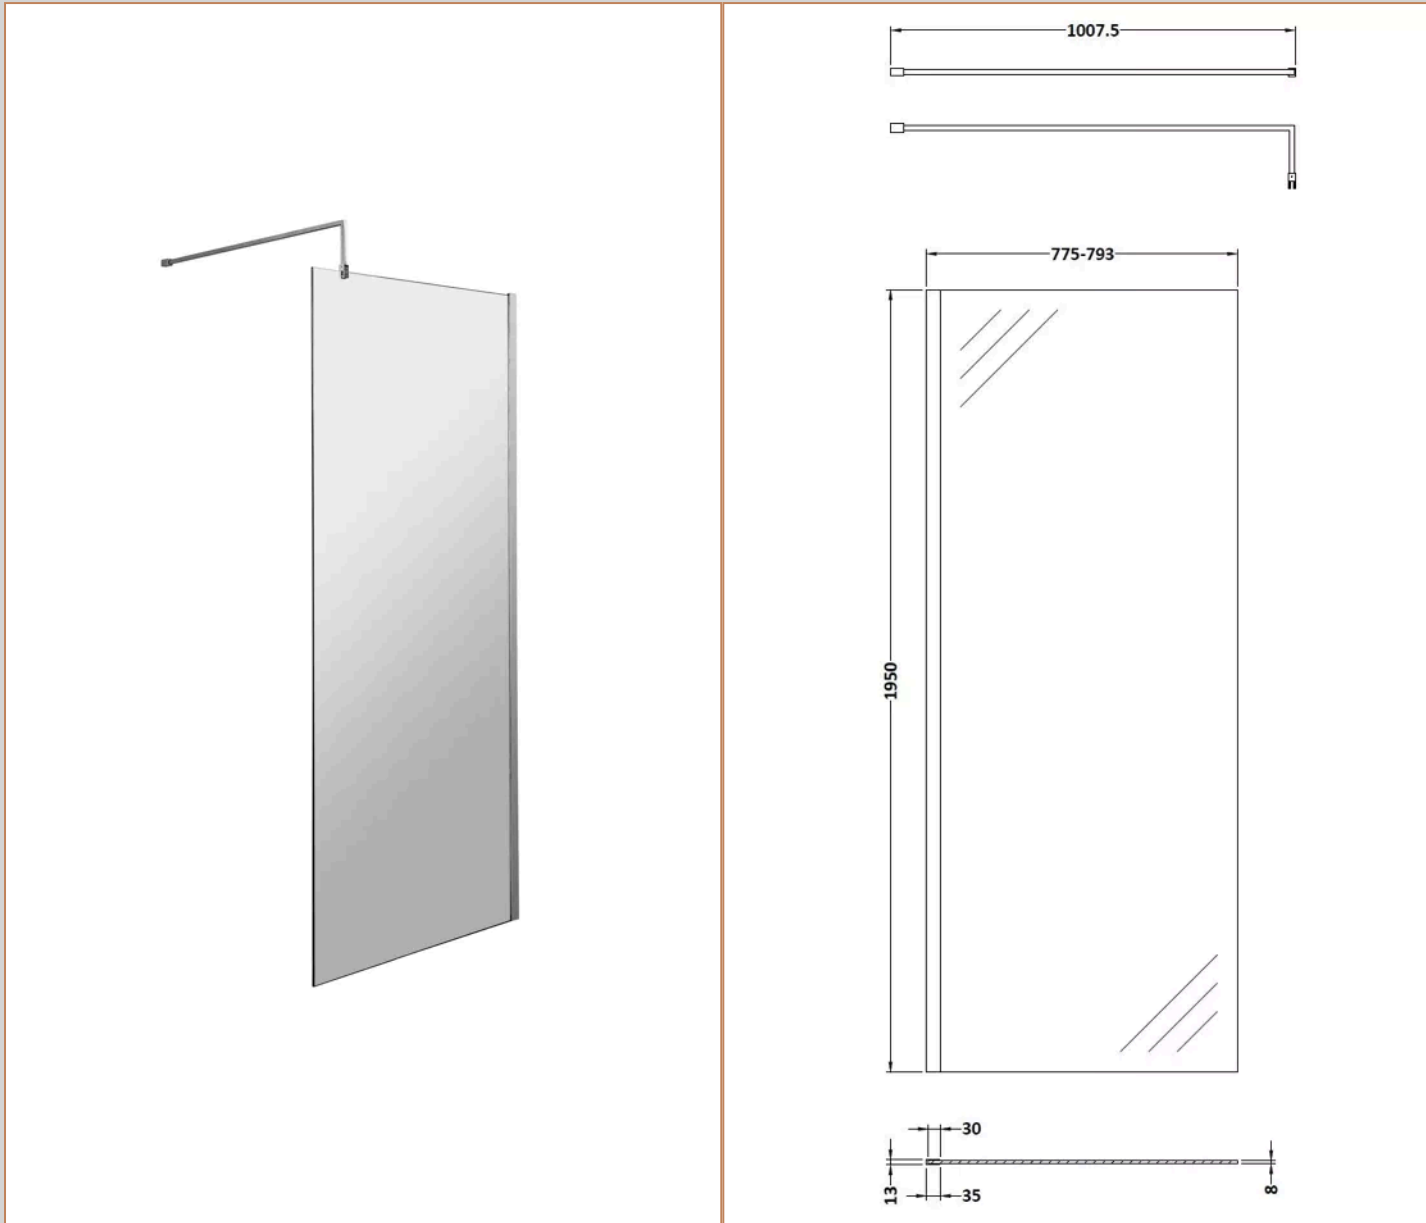

**Sales Code:** WRSB800

**Barcode:** 5055369007448

**Brand:** Hudson Reed

**Description:** Hudson Reed 800mm Chrome Wetroom Screen With Support Bar

### Product Dimensions

Product	1950 x 800 x 40mm (H x W x D)
Packaged	65 x 830 x 2010mm (H x W x D)
Nett Weight	34.36 kg
Packaged Weight	34.36 kg

### Packaging Details

Label Size (mm)	50 x 100
-----------------	----------

### Product Details

Country of Origin	China
Product Material	Aluminium
Colour/Finish	Chrome
Style	Contemporary
Easy Clean	Yes
Adjustment Max	793
Adjustment Min	775
Ce Certified	Yes
Declaration Of Performance	Yes
Easy Fit	No
Enclosure Design	Semi-Frameless
Frame Finish	Chrome
Glass Thickness	8 mm
Handles Included	No
Support Bar Included	Yes
Ukca Certified	Yes