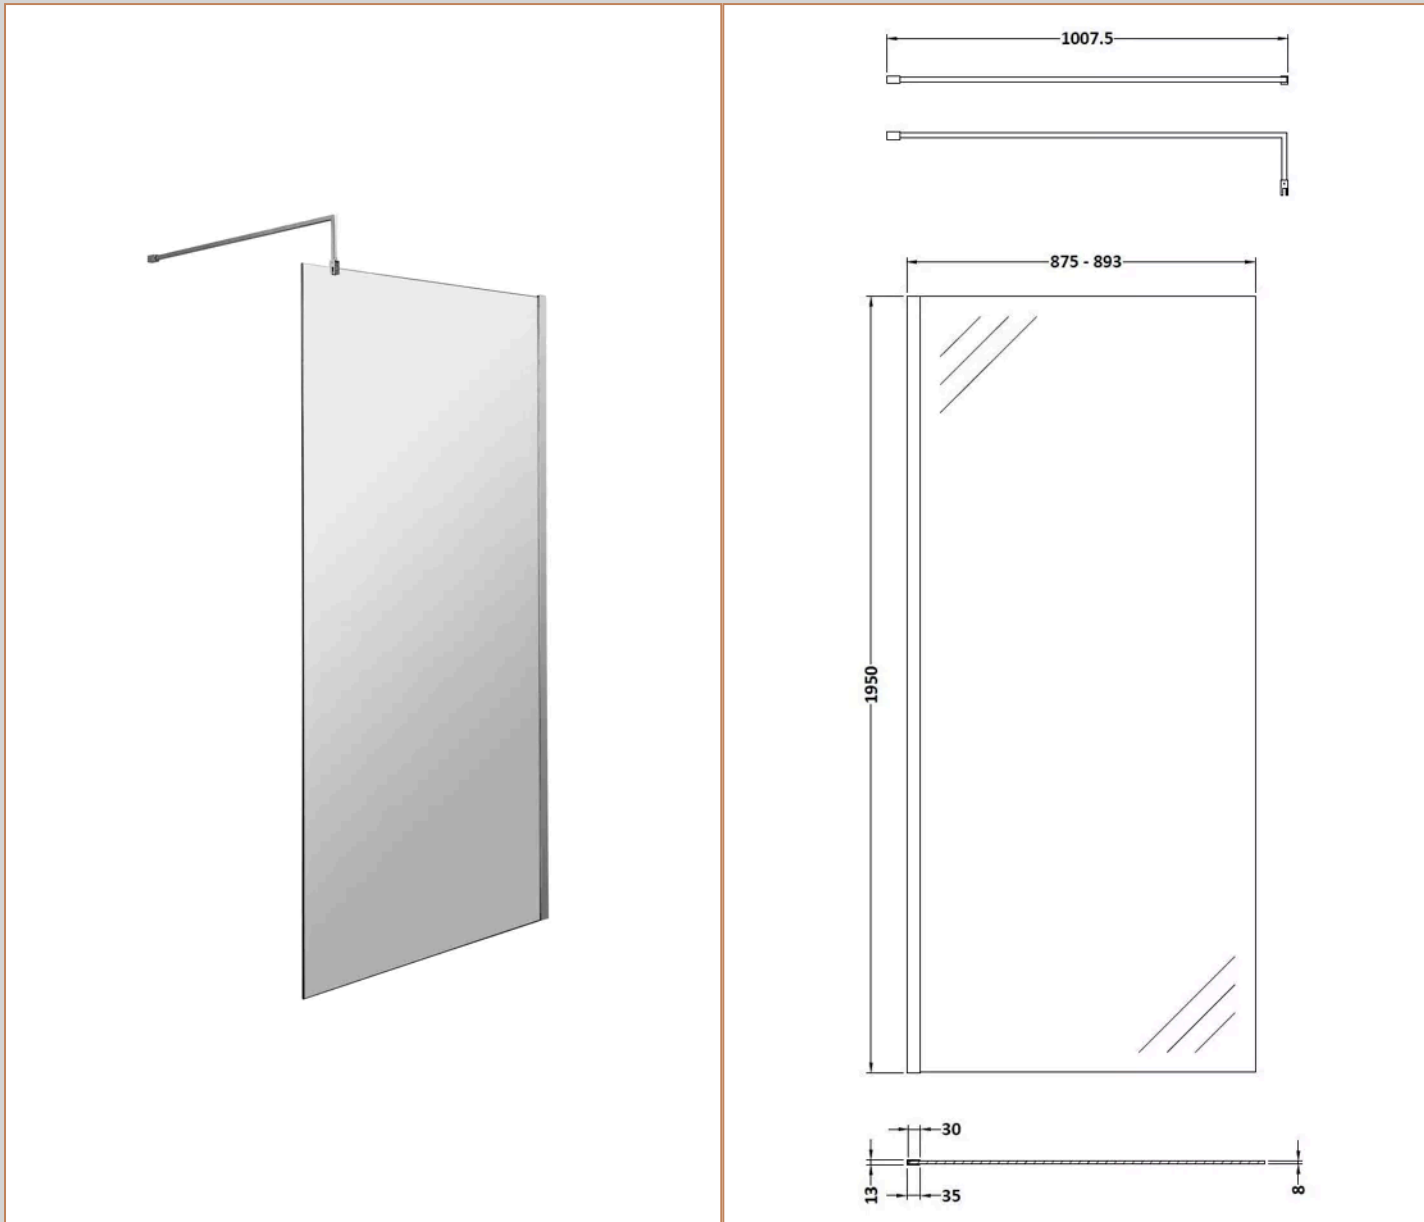

Sales Code: WRSB900

Barcode: 5055369007455

Brand: Hudson Reed

Description: Hudson Reed 900mm Chrome Wetroom Screen With Support Bar

Product Dimensions

Product	1950 x 900 x 40mm (H x W x D)
Packaged	65 x 930 x 2010mm (H x W x D)
Nett Weight	38.24 kg
Packaged Weight	38.24 kg

Packaging Details

Label Size (mm)	50 x 100
-----------------	----------

Product Details

Country of Origin	China
Product Material	Aluminium
Colour/Finish	Chrome
Style	Contemporary
Easy Clean	Yes
Adjustment Max	893
Adjustment Min	875
Ce Certified	Yes
Declaration Of Performance	Yes
Easy Fit	No
Enclosure Design	Semi-Frameless
Frame Finish	Chrome
Glass Thickness	8 mm
Handles Included	No
Support Bar Included	Yes
Ukca Certified	Yes