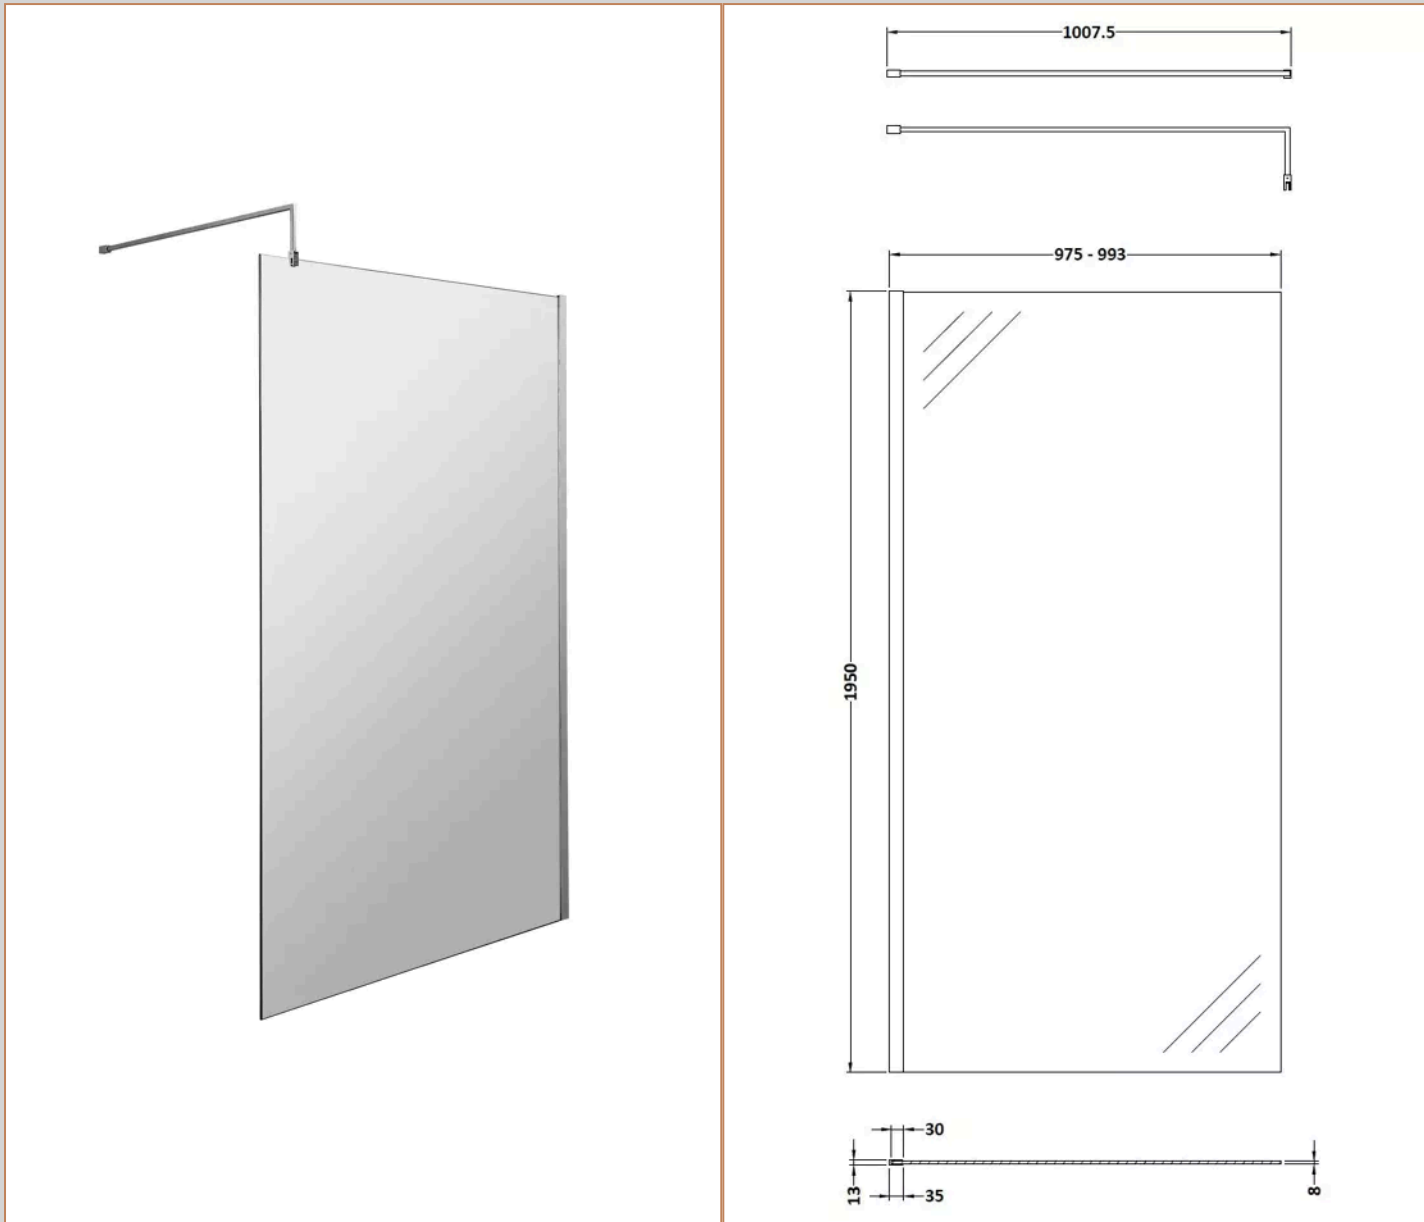

**Sales Code:** WRSB1000

**Barcode:** 5055369007462

**Brand:** Hudson Reed

**Description:** Hudson Reed 1000mm Chrome Wetroom Panel

### Product Dimensions

Product	1950 x 998 x 14mm (H x W x D)
Packaged	2070 x 1050 x 60mm (H x W x D)
Nett Weight	44.8 kg
Packaged Weight	44.8 kg

### Product Details

Country of Origin	China
Product Material	Aluminium
Colour/Finish	Chrome
Style	Contemporary
Easy Clean	Yes
Adjustment Max	993
Adjustment Min	975
Ce Certified	Yes
Easy Fit	No
Enclosure Design	Semi-Frameless
Frame Finish	Chrome
Glass Thickness	8 mm
Return Panel Included	No
Support Bar Included	Yes
Ukca Certified	Yes