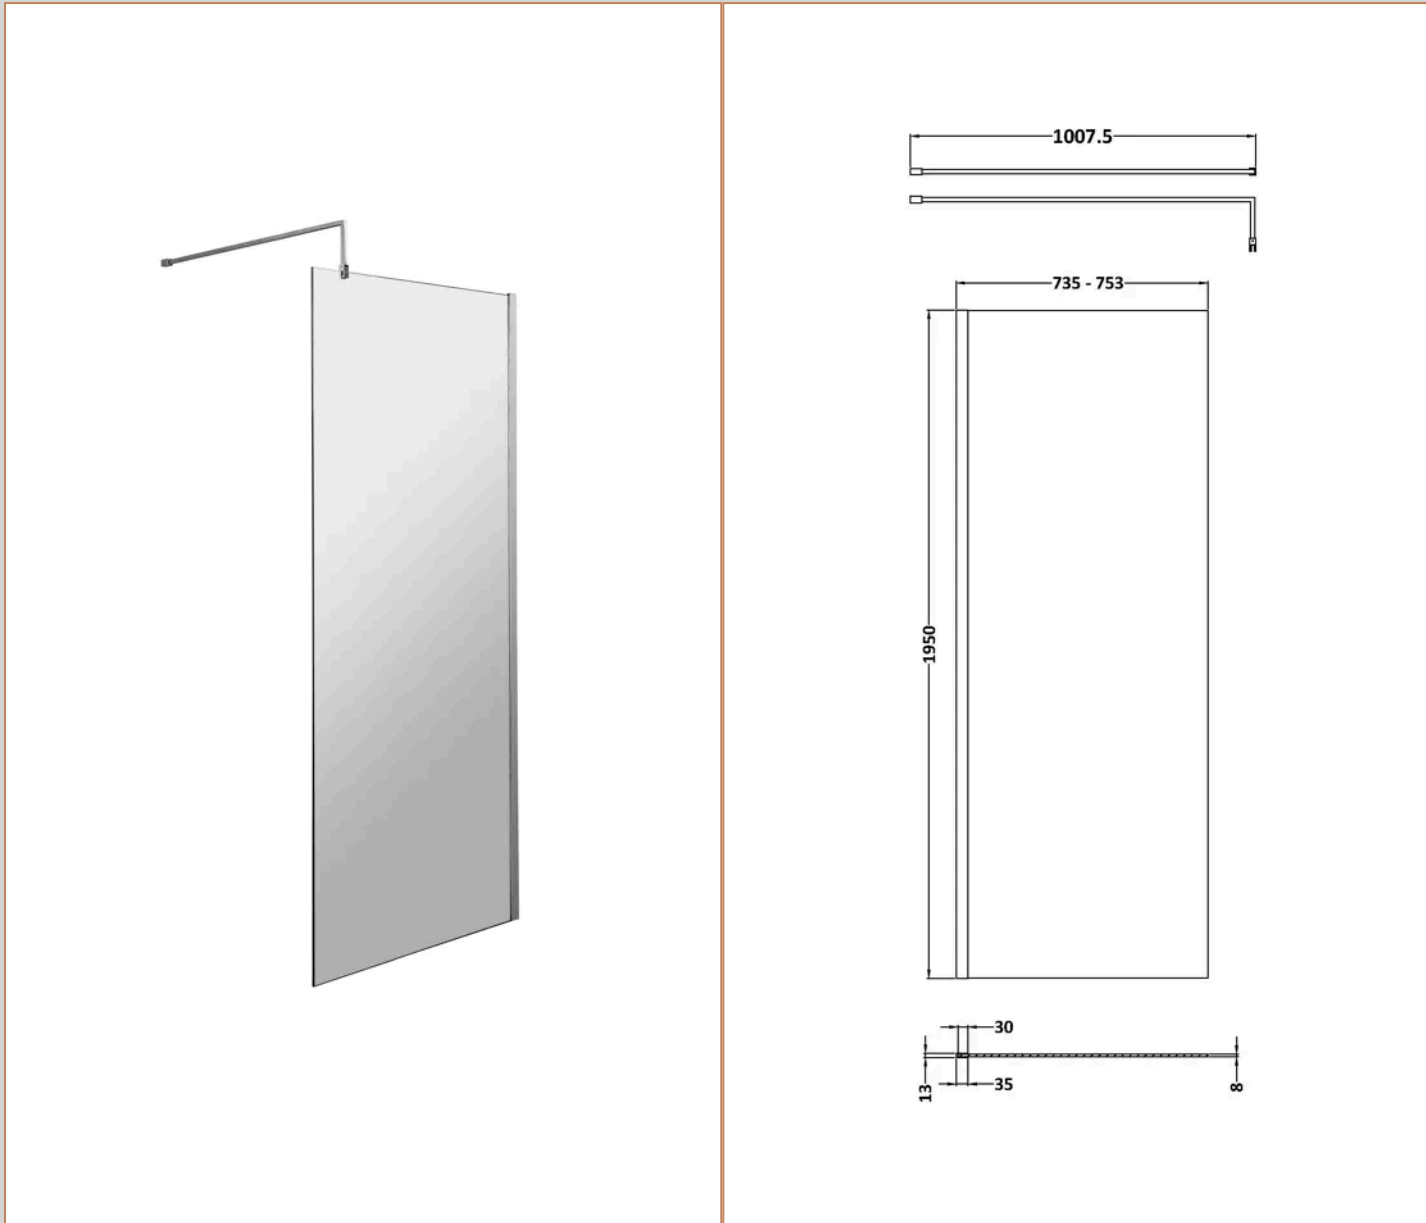

**Sales Code:** WRSB760

**Barcode:** 5055369007431

**Brand:** Hudson Reed

**Description:** Hudson Reed 760mm Chrome Wetroom Screen & Support Bar

### Product Dimensions

Product	1950 x 760 x 40mm (H x W x D)
Packaged	2070 x 750 x 60mm (H x W x D)
Nett Weight	29.44 kg
Packaged Weight	29.44 kg

### Packaging Details

Label Size (mm)	50 x 100
-----------------	----------

### Product Details

Country of Origin	China
Product Material	Aluminium
Colour/Finish	Chrome
Style	Contemporary
Easy Clean	Yes
Adjustment Max	753
Adjustment Min	735
Ce Certified	Yes
Declaration Of Performance	Yes
Easy Fit	No
Enclosure Design	Semi-Frameless
Frame Finish	Chrome
Glass Thickness	8 mm
Handles Included	No
Support Bar Included	Yes
Ukca Certified	Yes