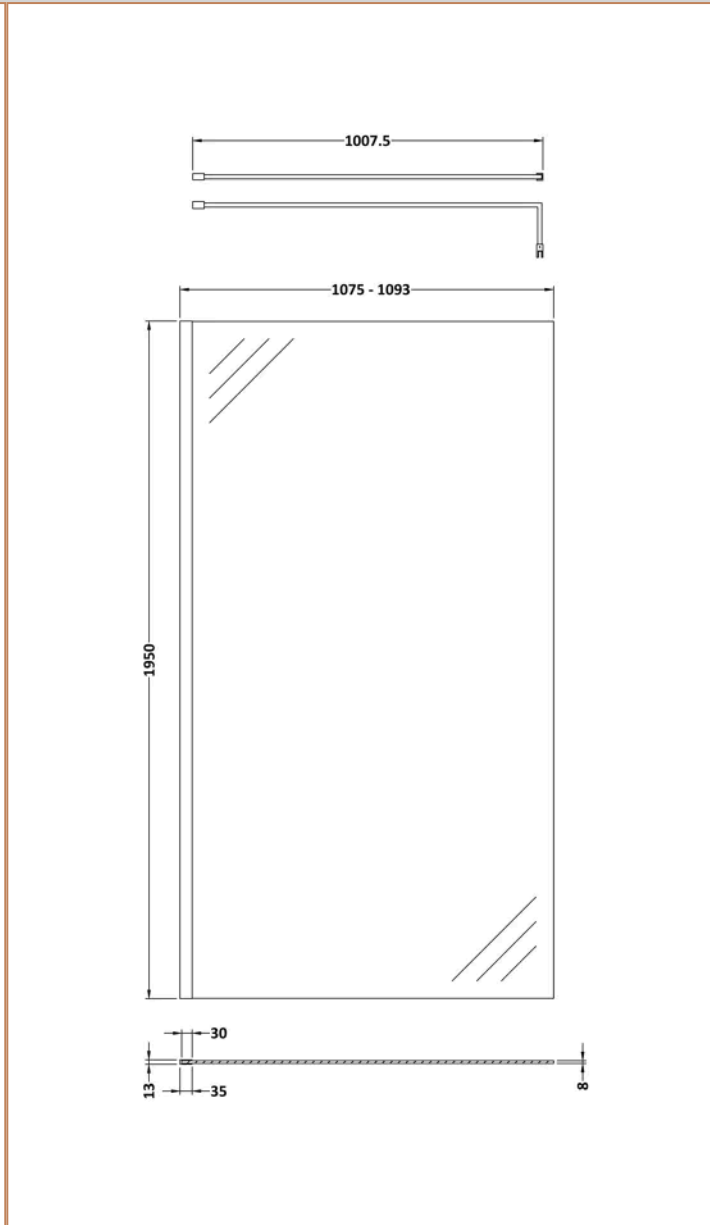

Sales Code: WRSB1100

Barcode: 5055275871157

Brand: Hudson Reed

Description: Hudson Reed 1100mm Chrome Wetroom Panel

Product Dimensions

Product	1950 x 1100 x 14mm (H x W x D)
Packaged	2070 x 1150 x 60mm (H x W x D)
Nett Weight	48.8 kg
Packaged Weight	48.8 kg

Packaging Details

Label Size (mm)	50 x 100
-----------------	----------

Product Details

Country of Origin	China
Product Material	Aluminium
Colour/Finish	Chrome
Style	Contemporary
Easy Clean	Yes
Adjustment Max	1093
Adjustment Min	1075
Ce Certified	Yes
Declaration Of Performance	Yes
Easy Fit	No
Enclosure Design	Semi-Frameless
Frame Finish	Chrome
Glass Thickness	8 mm
Handles Included	No
Support Bar Included	Yes
Ukca Certified	Yes