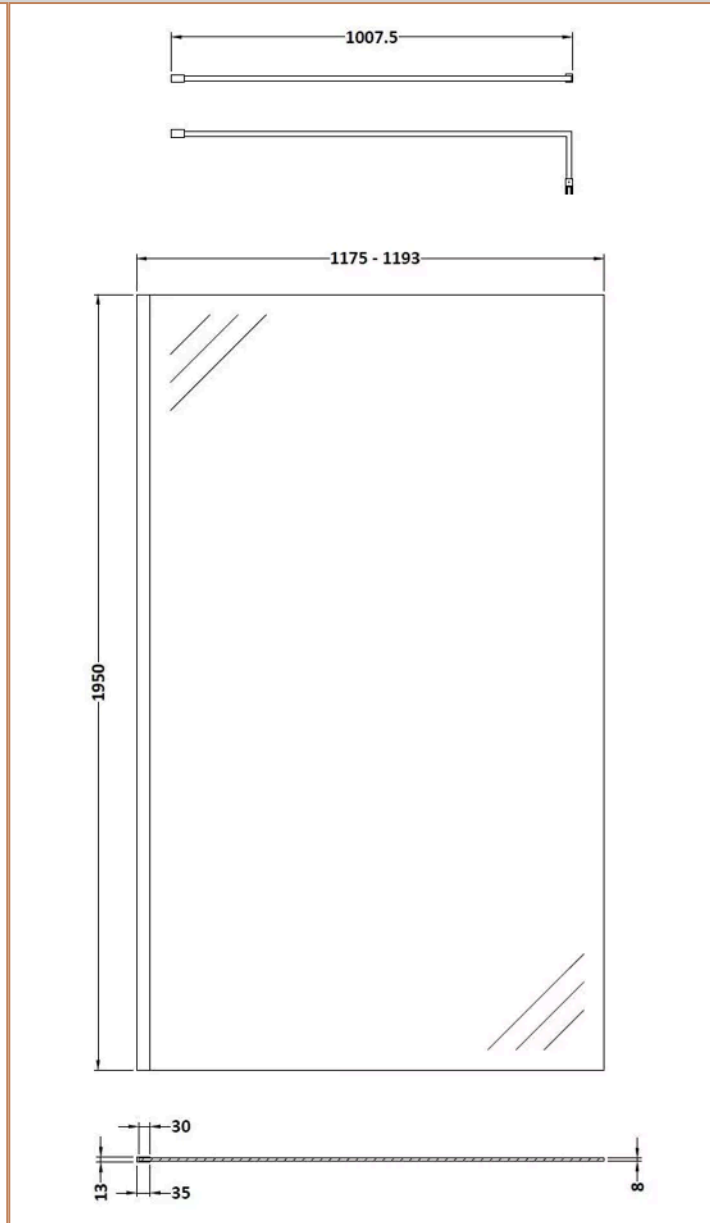

**Sales Code:** WRSB1200

**Barcode:** 5055369007479

**Brand:** Hudson Reed

**Description:** Hudson Reed 1200mm Chrome Wetroom Screen With Support Bar

### Product Dimensions

Product	1950 x 1198 x 14mm (H x W x D)
Packaged	65 x 1250 x 2010mm (H x W x D)
Nett Weight	50.4 kg
Packaged Weight	50.4 kg

### Packaging Details

Label Size (mm)	50 x 100
-----------------	----------

### Product Details

Country of Origin	China
Product Material	Aluminium
Colour/Finish	Chrome
Style	Contemporary
Easy Clean	Yes
Adjustment Max	1193
Adjustment Min	1175
Ce Certified	Yes
Declaration Of Performance	Yes
Easy Fit	No
Enclosure Design	Semi-Frameless
Frame Finish	Chrome
Glass Thickness	8 mm
Handles Included	No
Support Bar Included	Yes
Ukca Certified	Yes