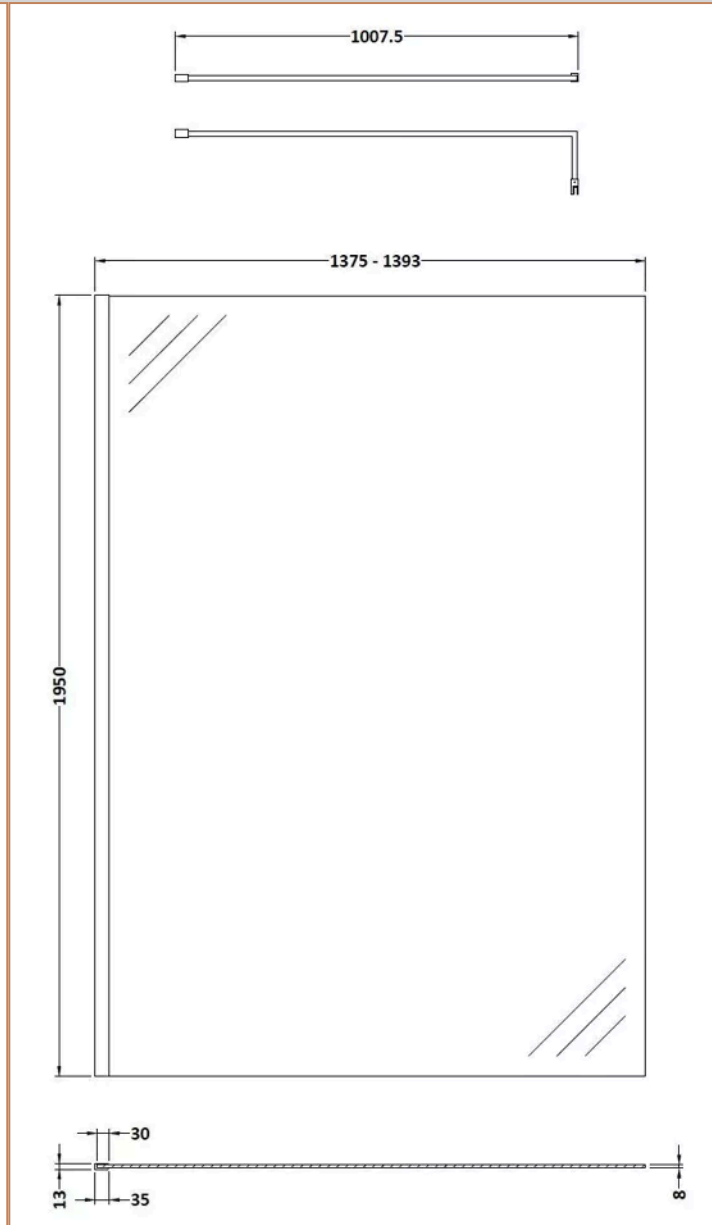

Sales Code: WRSB1400

Barcode: 5055369007486

Brand: Hudson Reed

Description: Hudson Reed 1400mm Chrome Wetroom Screen With Support Bar

Product Dimensions

Product	1950 x 1400 x 40mm (H x W x D)
Packaged	65 x 1485 x 2010mm (H x W x D)
Nett Weight	58.3 kg
Packaged Weight	58.3 kg

Packaging Details

Label Size (mm)	50 x 100
-----------------	----------

Product Details

Country of Origin	China
Product Material	Aluminium
Colour/Finish	Chrome
Style	Contemporary
Easy Clean	Yes
Adjustment Max	1393
Adjustment Min	1375
Ce Certified	Yes
Declaration Of Performance	Yes
Easy Fit	No
Enclosure Design	Semi-Frameless
Frame Finish	Chrome
Glass Thickness	8 mm
Handles Included	No
Support Bar Included	Yes
Ukca Certified	Yes