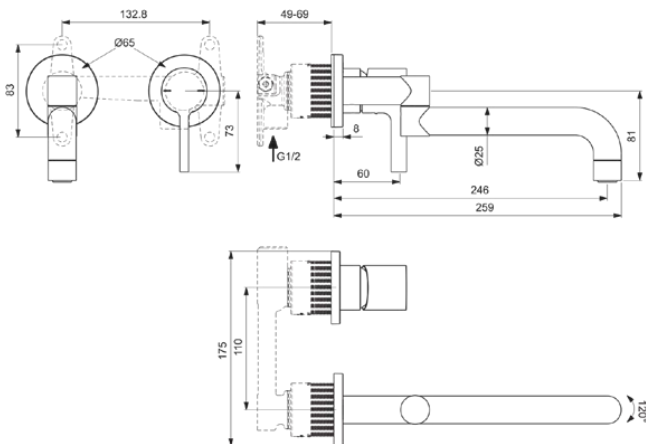

GUSTO

BD426AA

GUSTO | Wall-mounted kitchen mixer 175x259x121.5 mm, 246 mm spout projection in chrome finish, Kit 1 required (A1313), 9.5 l/min (3 bar) | Flow straightener, Hidden aerator, FirmaFlow, SmartShine

Image & drawing

General information

Product type:	Kitchen mixers
Sub product type:	Wall-mounted kitchen mixer
Brand:	Ideal Standard
Suite name:	GUSTO
Designer:	Palomba Serafini Associati
Colour:	AA - Chrome
Surface finish effect:	glossy
Height (mm):	121.5
Width (mm):	175
Length / Projection (mm):	259
Fixing method:	Kit 1 required
Recommended built-in kit 1:	A1313
Net weight (kg):	0.88
EAN code:	3800861109051

Product specifications

Max. flow rate at 3 bar (l) for all outlets:	9.5
Max. flow rate at 3 bar (l) for spout:	9.5
PVD technology:	No
Pre-window installation:	No
Shape of escutcheon(s):	Round
SmartShine:	Yes
Spout model:	Swivel
Spout type:	Tubular
Stream Type:	Aerated
Surface cover:	chromium-plated
Surface finish effect:	glossy
Swivelling spout:	Yes
Tap outlet model:	Flow straightener
Tap outlet visibility:	Hidden
Temperature limiter:	Yes
Type of handle:	Lever
Type of temperature control:	Manually operated
With escutcheon(s):	Yes
With handle(s):	Yes
With outlet:	Yes
With pull-out spray:	No
M22x1	
Fixing method:	Kit 1 required
Mounting method:	Wall
Noise reduced S-Connectors:	No
With S-couplings:	Yes