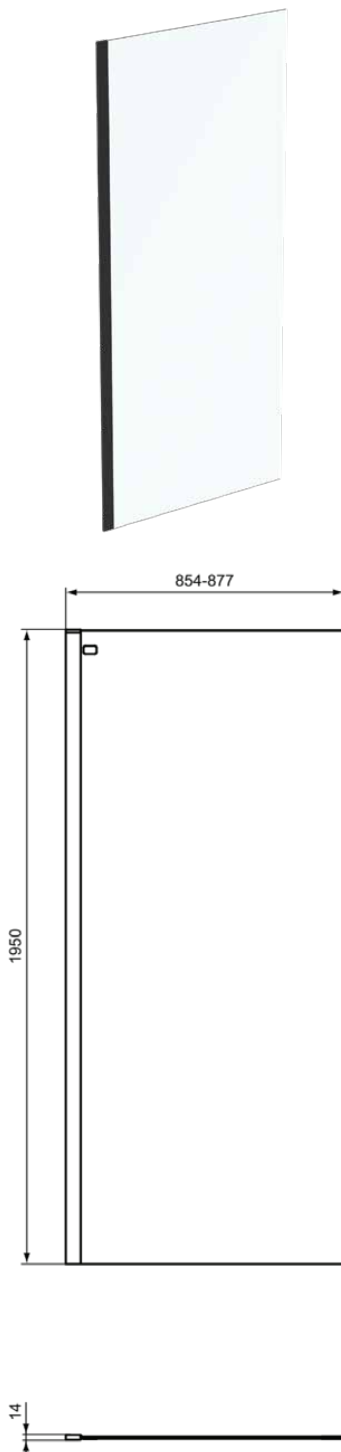

CONNECT 2

K9377V3

CONNECT 2 | Walk-in & Wet room panel 854x14x1950 mm in silk black finish | Glass thickness (6mm), Horizontal adjustment (23mm), IdealClean

Image & drawing

General information

Product type:	Shower enclosures
Sub product type:	Walk-in & Wet room panel
Brand:	Ideal Standard
Suite name:	CONNECT 2
Colour:	V3 - Silk Black
Surface finish effect:	satin
Height (mm):	1950
Width (mm):	854
Length / Projection (mm):	14
Fixing method:	Fixing bolts
Net weight (kg):	27.00
EAN code:	8014140483861

Features

	Glass thickness (6mm)		Horizontal adjustment (23mm)
	IdealClean		

Downloads

- [Installation Guide](#)
- [Spare Parts List](#)

Product standard & certifications

Additional standards:	EN 14428
DoP classification:	CA - IR - DA

Product specifications

Colour code:	V3
Colour description:	silk black
Colour of glass:	Clear
IdealClean technology:	Yes
Material of profile:	Aluminium
PVD technology:	No
Safety glass:	Yes
Surface finish effect:	satin
With profile:	Yes