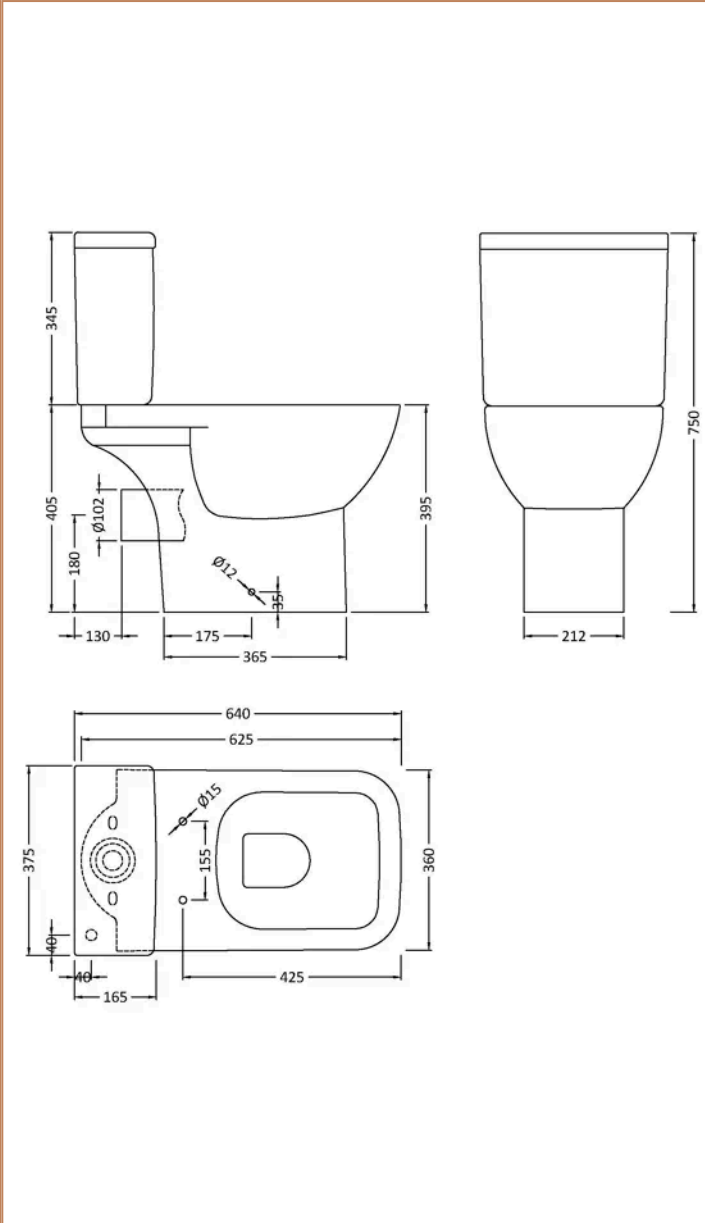

Sales Code: NCS260

Barcode: 5056817731281

Brand: nuie

Description: nuie Ivo Square Rimless Pan, Cistern & Seat

Product Dimensions

Product	750 x 375 x 640mm (H x W x D)
Packaged	430 x 400 x 760mm (H x W x D)
Nett Weight	31.5 kg
Packaged Weight	32 kg

Product Details

Country of Origin	China
Product Material	Vitreous China
Colour/Finish	White
Style	Contemporary
Ce Certified	Yes
Includes Seat	Yes
Pan Type	Short Projection
Toilet Seat Function	Soft Close