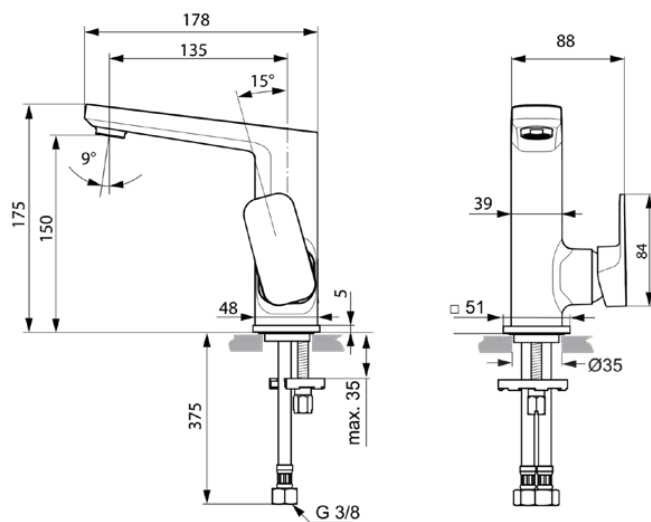

TONIC II

A6333AA

TONIC II | Basin mixer 88x179.5x175 mm, 135 mm spout projection in chrome finish, 5 l/min (3 bar), no waste | EasyFix, Flow straightener, Ecoflow, EPD, SmartShine

Image & drawing

General information

Product type:	Washbasin mixers
Sub product type:	Basin mixer
Brand:	Ideal Standard
Suite name:	TONIC II
Designer:	Ideal Standard
Colour:	AA - Chrome
Surface finish effect:	glossy
Height (mm):	175
Width (mm):	88
Length / Projection (mm):	179.5
Fixing method:	EasyFix
Net weight (kg):	1.60
EAN code:	4015413335003

Suitable for balanced supplies. Inlets with flexible tails and G3/8" connections.

Features

EasyFix

Flow straightener

Ecoflow

EPD

SmartShine

Downloads

TONIC II

A6333AA

TONIC II | Basin mixer 88x179.5x175 mm, 135 mm spout projection in chrome finish, 5 l/min (3 bar), no waste | EasyFix, Flow straightener, Ecoflow, EPD, SmartShine

Product specifications

Handle position:	Lateral
IdealPure technology:	No
Includes a chain eye:	No
Integrated electronics:	No
Low-pressure model:	No
Material:	Metal
Material of handle:	Metal
Material quality:	Brass
Max. flow rate at 3 bar (l):	5
Max. flow rate at 3 bar (l) for all outlets:	5
Max. flow rate at 3 bar (l) for spout:	5
PVD technology:	No
Shape of escutcheon(s):	Square
SmartShine:	Yes
Spout model:	Fixed
Spout type:	Casted body
Surface cover:	chromium-plated
Surface finish effect:	glossy
Swivelling spout:	No
Tap outlet model:	Aerator
Tap outlet visibility:	Visible
Tap outlet adjustable:	No
Tap outlet is anti-vandal:	No
Touchless control:	No
Type of handle:	Lever
With drain plug:	No
With escutcheon(s):	Yes
With flow regulator:	Yes
With handle(s):	Yes
With outlet:	Yes
With pull-out spray:	No
With waste set:	No
M24x1	
Easy Fix technology:	Yes
Fixing method:	EasyFix
Mounting method:	Tap hole