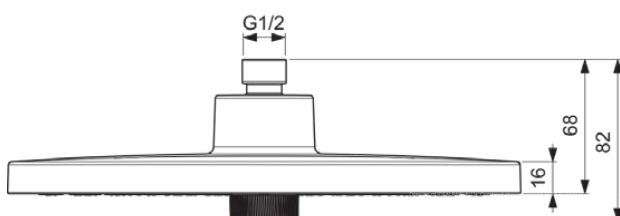

## BE223RO

IDEALRAIN ALU+ | Overhead shower 260x260x82 mm in rosé finish, 12 l/min (3 bar) | Multiple showering functions, Easy clean nozzles

### General information

Product type:	Overhead showers
Sub product type:	Overhead shower
Brand:	Ideal Standard
Suite name:	IDEALRAIN ALU+
Designer:	Palomba Serafini Associati
Colour:	RO - Rosé
Surface finish effect:	satin
Height (mm):	82
Width (mm):	260
Length / Projection (mm):	260
Fixing method:	Coupling nut
Net weight (kg):	0.87
EAN code:	3800861139638