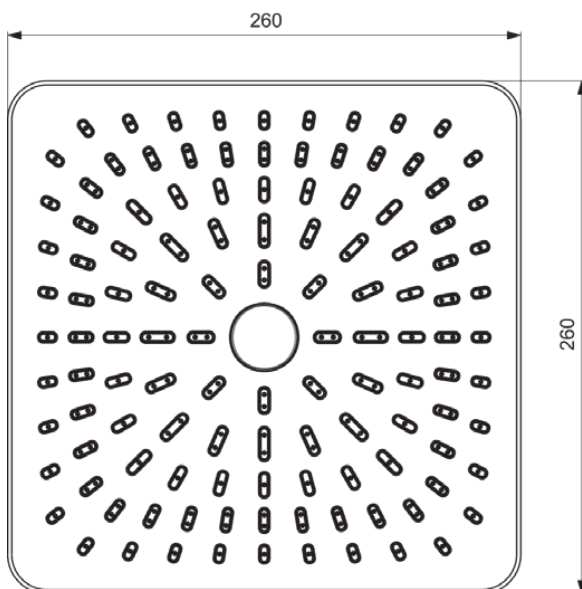

## BE223RO

IDEALRAIN ALU+ | Overhead shower 260x260x82 mm in rosé finish, 12 l/min (3 bar) | Multiple showering functions, Easy clean nozzles

### General information

Product type:	Overhead showers
Sub product type:	Overhead shower
Brand:	Ideal Standard
Suite name:	IDEALRAIN ALU+
Designer:	Palomba Serafini Associati
Colour:	RO - Rosé
Surface finish effect:	satin
Height (mm):	82
Width (mm):	260
Length / Projection (mm):	260
Fixing method:	Coupling nut
Net weight (kg):	0.87
EAN code:	3800861139638