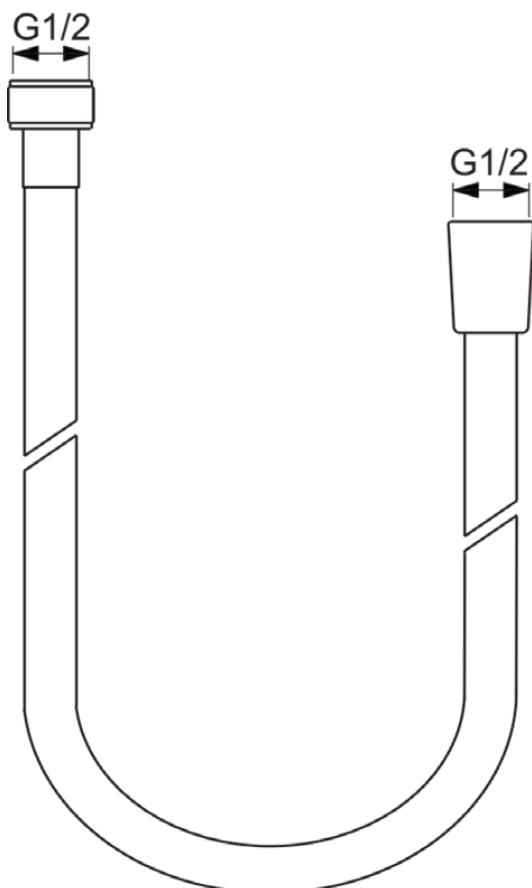

## BG175AA

IDEALRAIN | Shower hose 1750 mm in chrome finish | Ultraflex

### Image & drawing

### General information

Product type:	Shower ancillaries
Sub product type:	Shower hose
Brand:	Ideal Standard
Suite name:	IDEALRAIN
Colour:	AA - Chrome
Surface finish effect:	glossy
Length / Projection (mm):	1750
Net weight (kg):	0.32
EAN code:	3800861107712

### Product specifications

Colour code:	AA
Colour description:	chrome
Shape of escutcheon(s):	Conical / Cylindrical
SmartShine:	Yes
Surface cover:	chromium-plated
Surface finish effect:	glossy
Type of hose:	Ultraflex
With braiding:	Yes