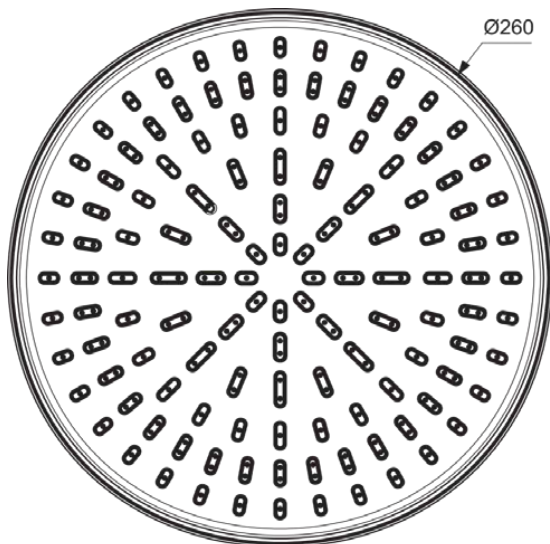

IDEALRAIN

BE221AA

IDEALRAIN | Overhead shower 260x260x53 mm in chrome finish, 8 l/min (3 bar) | Easy clean nozzles

Image & drawing

General information

Product type:	Overhead showers
Sub product type:	Overhead shower
Brand:	Ideal Standard
Suite name:	IDEALRAIN
Colour:	AA - Chrome
Surface finish effect:	glossy
Height (mm):	53
Width (mm):	260
Length / Projection (mm):	260
Fixing method:	Coupling nut
Net weight (kg):	0.64
EAN code:	3800861139539

Features

Easy clean nozzles

Product specifications

Adjustable spray mode:	No
Amount of spray modes:	1
Colour code:	AA
Colour description:	chrome
Easy clean nozzles:	Yes
Material:	Plastic
Max. flow rate at 3 bar (l):	8
Max. flow rate at 3 bar (l) for all outlets:	8
Max. flow rate at 3 bar (l) for headshower:	8
PVD technology:	No
SmartShine:	Yes
Surface cover:	chromium-plated
Surface finish effect:	glossy
Swivelling overhead shower:	Yes
Type of spray mode(s):	Rain
Water saving:	Yes
With flow regulator:	Yes
With shower arm:	No
Fixing method:	Coupling nut