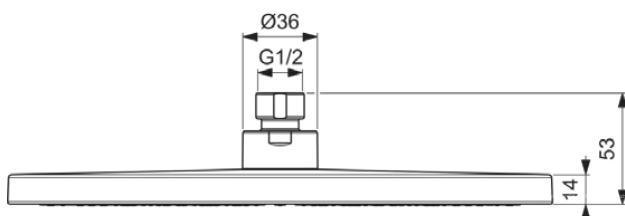

IDEALRAIN

BE221AA

IDEALRAIN | Overhead shower 260x260x53 mm in chrome finish, 8 l/min (3 bar) | Easy clean nozzles

Image & drawing

General information

Product type:	Overhead showers
Sub product type:	Overhead shower
Brand:	Ideal Standard
Suite name:	IDEALRAIN
Colour:	AA - Chrome
Surface finish effect:	glossy
Height (mm):	53
Width (mm):	260
Length / Projection (mm):	260
Fixing method:	Coupling nut
Net weight (kg):	0.64
EAN code:	3800861139539

Features

Easy clean nozzles

Product specifications

Adjustable spray mode:	No
Amount of spray modes:	1
Colour code:	AA
Colour description:	chrome
Easy clean nozzles:	Yes
Material:	Plastic
Max. flow rate at 3 bar (l):	8
Max. flow rate at 3 bar (l) for all outlets:	8
Max. flow rate at 3 bar (l) for headshower:	8
PVD technology:	No
SmartShine:	Yes
Surface cover:	chromium-plated
Surface finish effect:	glossy
Swivelling overhead shower:	Yes
Type of spray mode(s):	Rain
Water saving:	Yes
With flow regulator:	Yes
With shower arm:	No
Fixing method:	Coupling nut