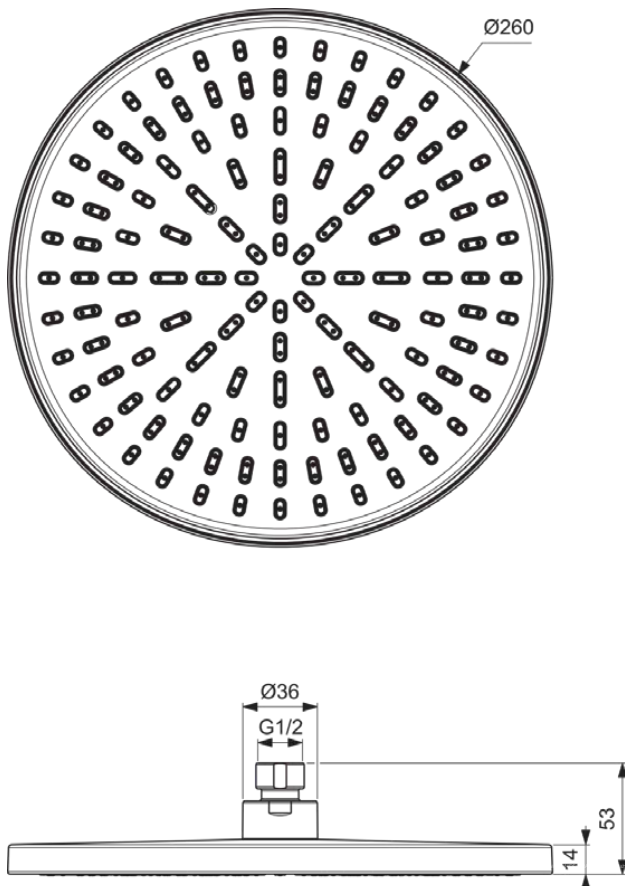

## IDEALRAIN

## BE219AA

IDEALRAIN | Overhead shower 260x260x53 mm in chrome finish, 12 l/min (3 bar) | Easy clean nozzles

### General information

Product type:	Overhead showers
Sub product type:	Overhead shower
Brand:	Ideal Standard
Suite name:	IDEALRAIN
Colour:	AA - Chrome
Surface finish effect:	glossy
Height (mm):	53
Width (mm):	260
Length / Projection (mm):	260
Fixing method:	Coupling nut
Net weight (kg):	0.64
EAN code:	3800861139515

### Product specifications

Adjustable spray mode:	No
Amount of spray modes:	1
Colour code:	AA
Colour description:	chrome
Easy clean nozzles:	Yes
Material:	Plastic
Max. flow rate at 3 bar (l):	12
Max. flow rate at 3 bar (l) for all outlets:	12
Max. flow rate at 3 bar (l) for headshower:	12
PVD technology:	No
SmartShine:	Yes
Surface cover:	chromium-plated
Surface finish effect:	glossy
Swivelling overhead shower:	Yes
Type of spray mode(s):	Rain
Water saving:	Yes
With flow regulator:	Yes
With shower arm:	No
Fixing method:	Coupling nut