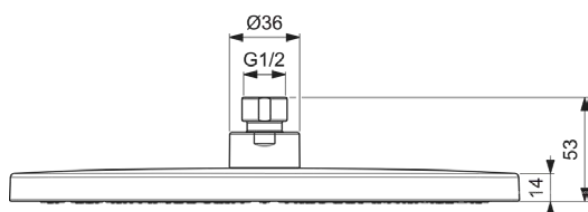

IDEALRAIN

BE222AA

IDEALRAIN | Overhead shower 260x260x53 mm in chrome finish, 8 l/min (3 bar) | Easy clean nozzles

Image & drawing

General information

| | |
|---------------------------|------------------|
| Product type: | Overhead showers |
| Sub product type: | Overhead shower |
| Brand: | Ideal Standard |
| Suite name: | IDEALRAIN |
| Colour: | AA - Chrome |
| Surface finish effect: | glossy |
| Height (mm): | 53 |
| Width (mm): | 260 |
| Length / Projection (mm): | 260 |
| Fixing method: | Coupling nut |
| Net weight (kg): | 0.78 |
| EAN code: | 3800861139553 |

Features

Easy clean nozzles

Product specifications

| | |
|--|-----------------|
| Adjustable spray mode: | No |
| Amount of spray modes: | 1 |
| Colour code: | AA |
| Colour description: | chrome |
| Easy clean nozzles: | Yes |
| Material: | Plastic |
| Max. flow rate at 3 bar (l): | 8 |
| Max. flow rate at 3 bar (l) for all outlets: | 8 |
| Max. flow rate at 3 bar (l) for headshower: | 8 |
| PVD technology: | No |
| SmartShine: | Yes |
| Surface cover: | chromium-plated |
| Surface finish effect: | glossy |
| Swivelling overhead shower: | Yes |
| Type of spray mode(s): | Rain |
| Water saving: | Yes |
| With flow regulator: | Yes |
| With shower arm: | No |
| Fixing method: | Coupling nut |