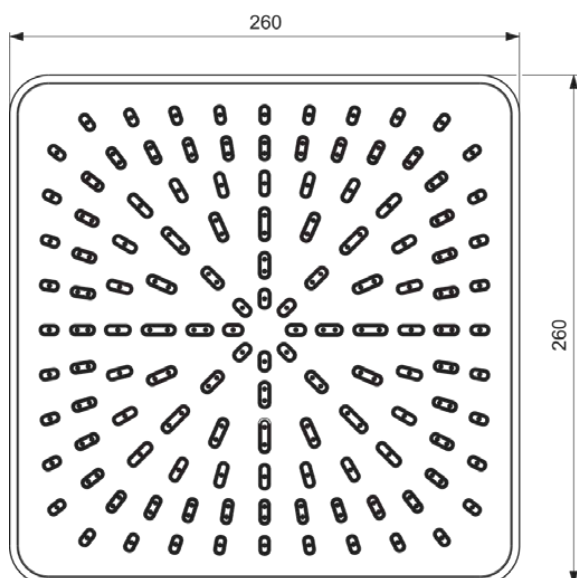

IDEALRAIN

BE222AA

IDEALRAIN | Overhead shower 260x260x53 mm in chrome finish, 8 l/min (3 bar) | Easy clean nozzles

Image & drawing

General information

| | |
|---------------------------|------------------|
| Product type: | Overhead showers |
| Sub product type: | Overhead shower |
| Brand: | Ideal Standard |
| Suite name: | IDEALRAIN |
| Colour: | AA - Chrome |
| Surface finish effect: | glossy |
| Height (mm): | 53 |
| Width (mm): | 260 |
| Length / Projection (mm): | 260 |
| Fixing method: | Coupling nut |
| Net weight (kg): | 0.78 |
| EAN code: | 3800861139553 |

Features

Easy clean nozzles

Product specifications

| | |
|--|-----------------|
| Adjustable spray mode: | No |
| Amount of spray modes: | 1 |
| Colour code: | AA |
| Colour description: | chrome |
| Easy clean nozzles: | Yes |
| Material: | Plastic |
| Max. flow rate at 3 bar (l): | 8 |
| Max. flow rate at 3 bar (l) for all outlets: | 8 |
| Max. flow rate at 3 bar (l) for headshower: | 8 |
| PVD technology: | No |
| SmartShine: | Yes |
| Surface cover: | chromium-plated |
| Surface finish effect: | glossy |
| Swivelling overhead shower: | Yes |
| Type of spray mode(s): | Rain |
| Water saving: | Yes |
| With flow regulator: | Yes |
| With shower arm: | No |
| Fixing method: | Coupling nut |