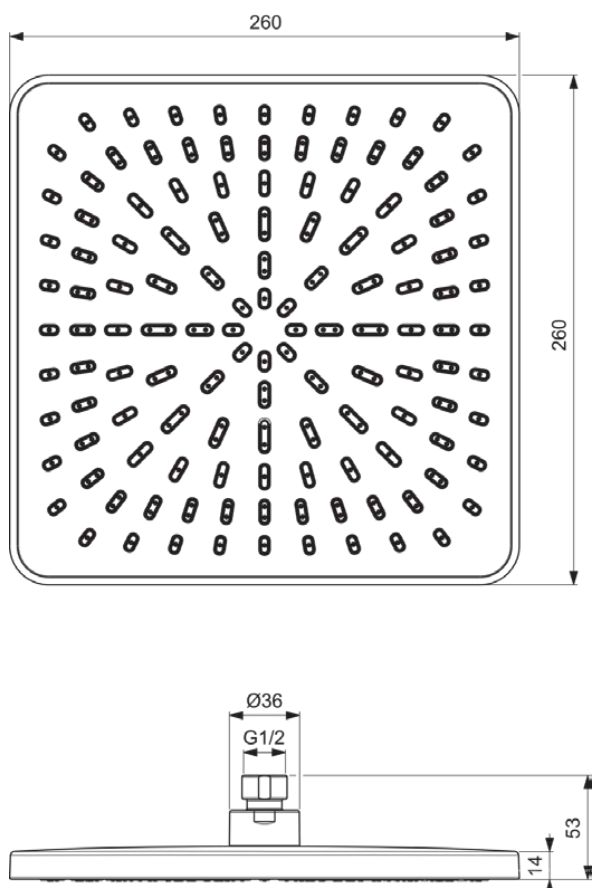

IDEALRAIN

BE220AA

IDEALRAIN | Overhead shower 260x260x53 mm in chrome finish, 12 l/min (3 bar) | Easy clean nozzles

Image & drawing

General information

Product type:	Overhead showers
Sub product type:	Overhead shower
Brand:	Ideal Standard
Suite name:	IDEALRAIN
Colour:	AA - Chrome
Surface finish effect:	glossy
Height (mm):	53
Width (mm):	260
Length / Projection (mm):	260
Fixing method:	Coupling nut
Net weight (kg):	0.78
EAN code:	3800861139522

Features

Easy clean nozzles

Product standard & certifications

BGCC certificate name:	14-NURVSPSRB-4112
------------------------	-------------------

Product specifications

Adjustable spray mode:	No
Amount of spray modes:	1
Colour code:	AA
Colour description:	chrome
Easy clean nozzles:	Yes
Material:	Plastic
Max. flow rate at 3 bar (l):	12
Max. flow rate at 3 bar (l) for all outlets:	12
Max. flow rate at 3 bar (l) for headshower:	12
PVD technology:	No
SmartShine:	Yes
Surface cover:	chromium-plated
Surface finish effect:	glossy
Swivelling overhead shower:	Yes
Type of spray mode(s):	Rain
Water saving:	Yes
With flow regulator:	Yes
With shower arm:	No
Fixing method:	Coupling nut