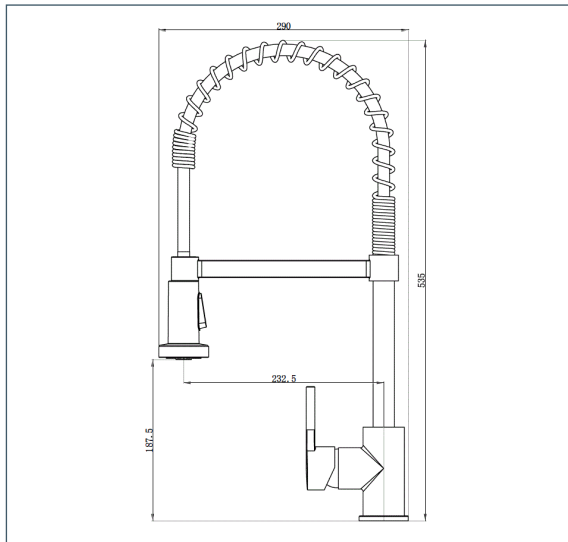

Flow (Bar - l/min, open outlet)

Spout

Flow 0.1	Flow 0.3	Flow 0.5	Flow 1.0	Flow 2.0	Flow 3.0	Flow 4.0	Flow 5.0
1.2	2.2	3.1	4.7	6.9	8.5	9.8	11

2411743

251204001