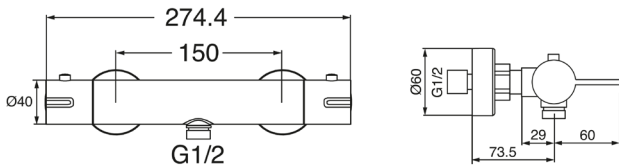

AVOCA COOL TOUCH BAR VALVE

CONSTRUCTION: Brass
CARTRIDGE/VALVE TYPE: Thermostatic
SUPPLY: Suitable For All Plumbing Systems
INLET CONNECTIONS: 15mm Compression
WORKING PRESSURES: 0.2 - 5.0 bar
OPERATION: Separate Flow And Temperature Controls

- Valve Is Safe And Cool To Touch Making It Ideal For Families
- 38° C Temperature Hot Stop With Override Facility
- Fast Fix Valve Connections For Quick And Easy Installation
- Wide paddle handle, allows for closed fist operation
- 150mm Valve Centres

AVCTBV

Chrome

Open Outlet Flow (Bar - l/min)

BAR	0.1	0.3	0.5	1.0	2.0	3.0	4.0	5.0
FLOW	1.7	5.1	7.2	10.2	15.7	19.2	22.5	25.5

2212092

2310587

Please Note: Flow rate will be dictated by installation configurations.
 Please ensure to check the appropriate flow restrictor information if applicable.
 *Please refer to website for full warranty details.