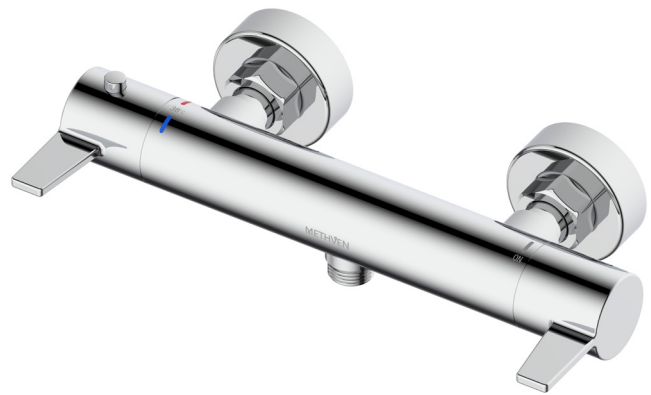

AVOCA COOL TOUCH BAR VALVE

CONSTRUCTION: Brass
CARTRIDGE/VALVE TYPE: Thermostatic
SUPPLY: Suitable For All Plumbing Systems
INLET CONNECTIONS: 15mm Compression
WORKING PRESSURES: 0.2 - 5.0 bar
OPERATION: Separate Flow And Temperature Controls

- Valve Is Safe And Cool To Touch Making It Ideal For Families
- 38° C Temperature Hot Stop With Override Facility
- Fast Fix Valve Connections For Quick And Easy Installation
- Wide paddle handle, allows for closed fist operation
- 150mm Valve Centres