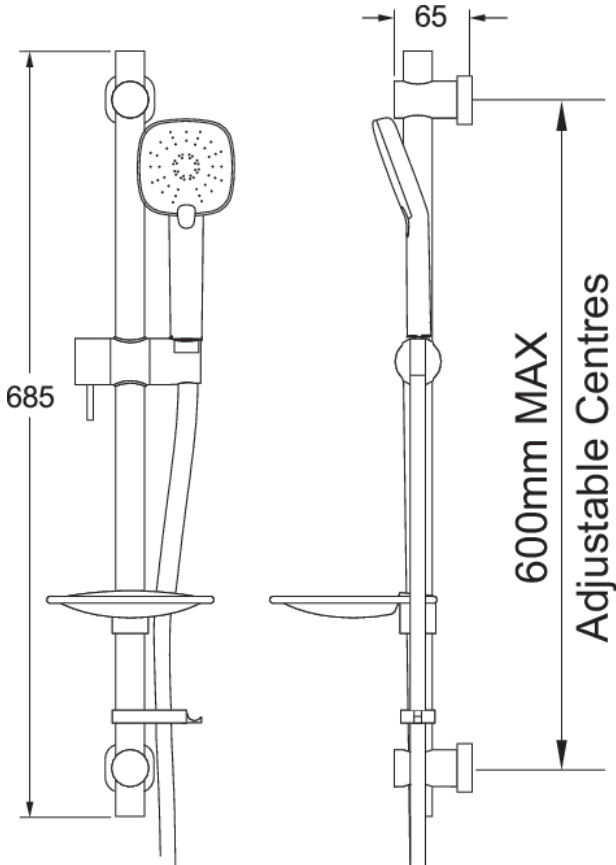

AIRSTREAM 3 MODE EASY FIT SHOWER KIT

CONSTRUCTION: Stainless Steel & ABS
SUPPLY: Suitable For High Pressure Systems
INLET CONNECTIONS: ½" BSP
WORKING PRESSURES: 0.5 - 5.0 bar
CARTRIDGE/VALVE TYPE: N/A

- Riser Rail Features Easy Fit Adjustable Brackets - Simply Twist And Lock Into Place
- Ideal For Retrofit - Using Existing Shower Rail Holes
- Lever Operation On Slider Adjustment
- Airstream Technology Mixes Air With Water To Create A More Voluminous Spray
- Easy Click 3 Function Spray
- Simple Push Button Operation To Change Between Airstream Full Body, Massage And Combination Spray
- Smooth Easy Clean 2.0M Hose

EKIT01-A

Chrome & White

Open Outlet Flow (Bar - l/min)

BAR	0.1	0.3	0.5	1.0	2.0	3.0	4.0	5.0
HANDSET FLOW	3.2	4.6	6	8.6	12.3	15.1	0	0

2505726

251204004

Please Note: Flow rate will be dictated by installation configurations.
 Please ensure to check the appropriate flow restrictor information if applicable.
 *Please refer to website for full warranty details.