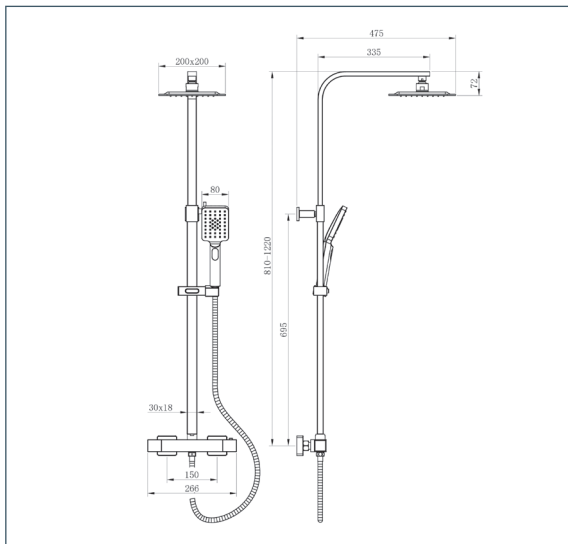

SHOWERS

DevaTM by METHVEN

Showers

Rydal Bar Shower with Diverter

Product Code: RTSDEF

Finish: Chrome

Features

- Construction:** Brass & ABS Handset
- Shower Valve:** Thermostatic
- Supply:** Suitable For High Pressure Systems
- Working Pressures:** 1.0 - 5.0 bar
- Inlet connections:** 15mm Compression
- Operation:** Separate Flow And Temperature Controls
- Handset Function:** 3

- 38° C Temperature Hot Stop With Override Facility
- Separate Flow And Temperature Controls
- 200Mm Overhead Drencher
- 3 Mode Handset With Push Button Mode Selector And Rub Clean Nozzles
- Adjustable Riser Rail Height To Suit Your Bathroom
- Includes Fast Fix Valve Connections For Quick And Easy Installation

*Please refer to website for full warranty details.

Flow (Bar - l/min, open outlet)

Handset

Flow 0.1	Flow 0.3	Flow 0.5	Flow 1.0	Flow 2.0	Flow 3.0	Flow 4.0	Flow 5.0
1.2	2.2	3.1	4.5	6.7	8.1	7.8	8.2

Overhead

1.1	2.4	3.4	5.1	6.9	7.8	8.4	8.1
-----	-----	-----	-----	-----	-----	-----	-----

2304332

www.deva-uk.com · 0800 195 1602 · sales@uk.methven.com