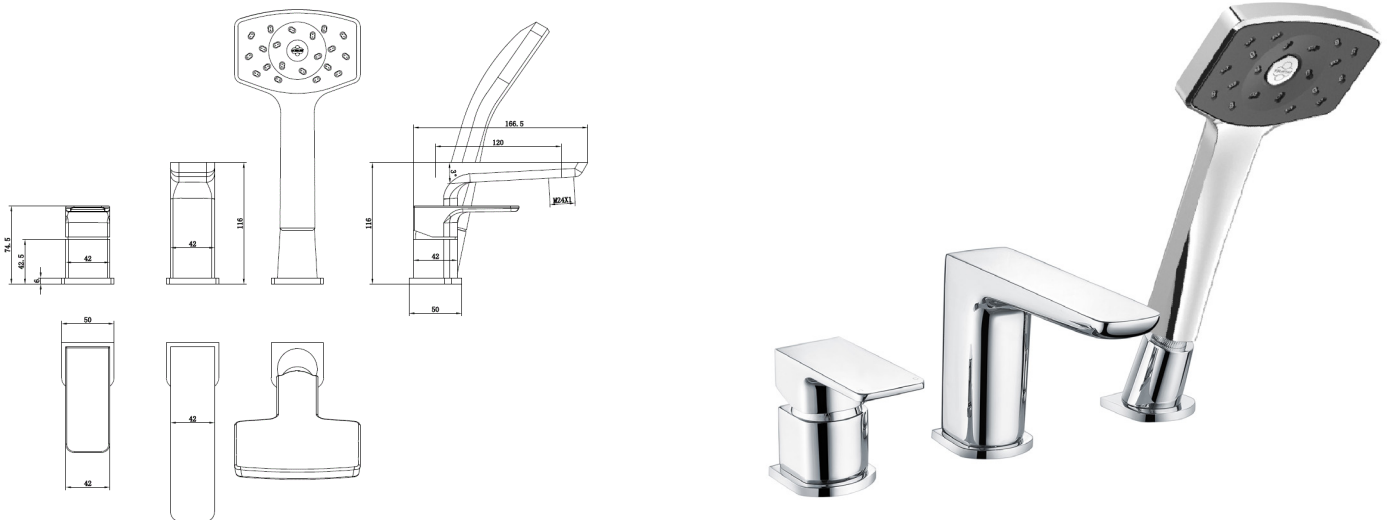

## WAI 3 HOLE DECK BATH SHOWER MIXER - CHROME

**CONSTRUCTION:** Brass

**CARTRIDGE/VALVE TYPE:** 35mm Ceramic Cartridge

**SUPPLY:** Suitable For Low Pressure Systems

**INLET CONNECTIONS:** 3/4" BSP

**WORKING PRESSURES:** 0.1 - 5.0 bar

**OPERATION:** Separate Flow And Temperature Controls

- Contemporary Square Design
- Complete With Waipori Satinjet Handset Regulated To 8 L/Minute
- Water Efficient Without Compromising Showering Performance
- Ceramic Disc Handles Ensure A Smooth Operation