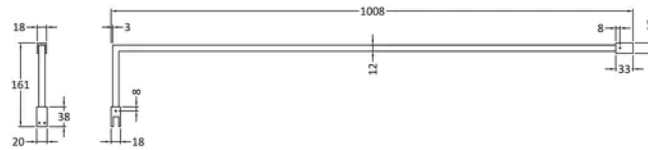

Sales Code: NWFafb070

Barcode: 5056883734469

Brand: nuie

Description: nuie 700mm Matt Black Abstract Frame Wetroom Screen

Product Dimensions

Product	1950 x 750 x 60mm (H x W x D)
Packaged	60 x 750 x 2070mm (H x W x D)
Nett Weight	31.1 kg
Packaged Weight	31.1 kg

Sales Code: FIX024

Barcode: 5056211847342

Brand: Hudson Reed

Description: Matt Black Wetroom Screen Support Arm

Product Dimensions

Product	15 x 150 x 1000mm (H x W x D)
Packaged	35 x 160 x 1020mm (H x W x D)
Nett Weight	0.67 kg
Packaged Weight	0.7 kg

Product Dimensions

Product	45 x 44 x 30mm (H x W x D)
Packaged	45 x 30 x 44mm (H x W x D)
Nett Weight	0.16 kg
Packaged Weight	0.16 kg

Product Details

Country of Origin	China
Product Material	Brass
Colour/Finish	Black
Style	Contemporary

Sales Code:
WRSFB070

Barcode: 5056462614113

Brand: Hudson
Reed

Description: Hudson Reed 700mm Matt Black Abstract Frame Wetroom Screen With Support Bar

Product Dimensions

Product	1950 x 700 x 14mm (H x W x D)
Packaged	65 x 750 x 2010mm (H x W x D)
Nett Weight	31.1 kg
Packaged Weight	31.1 kg