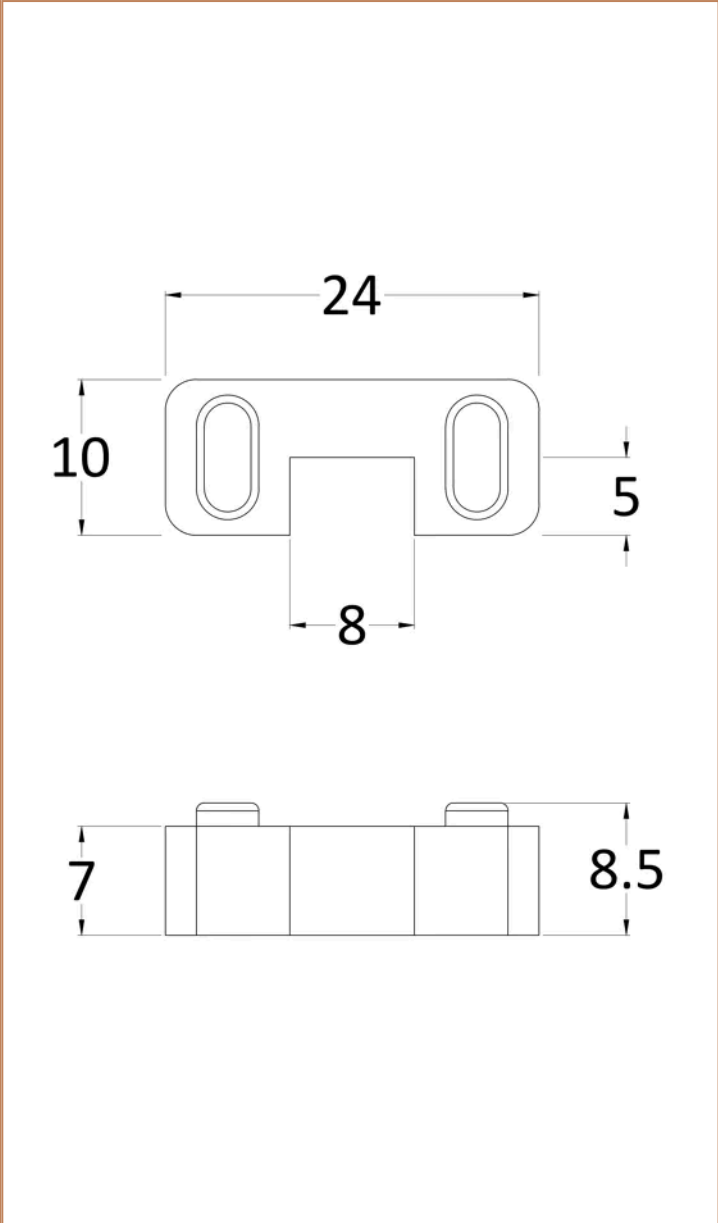

Sales Code: FIX024

Barcode: 5056211847342

Brand: Hudson Reed

Description: Matt Black Wetroom Screen Support Arm

Product Dimensions

Product	15 x 150 x 1000mm (H x W x D)
Packaged	35 x 160 x 1020mm (H x W x D)
Nett Weight	0.67 kg
Packaged Weight	0.7 kg

Product Dimensions

Product	45 x 44 x 30mm (H x W x D)
Packaged	45 x 30 x 44mm (H x W x D)
Nett Weight	0.16 kg
Packaged Weight	0.16 kg

Product Details

Country of Origin	China
Product Material	Brass
Colour/Finish	Black
Style	Contemporary

Sales Code:
WRSFB070

Barcode: 5056462614113

Brand: Hudson
Reed

Description: Hudson Reed 700mm Matt Black Abstract Frame Wetroom Screen With Support Bar

Product Dimensions

Product	1950 x 700 x 14mm (H x W x D)
Packaged	65 x 750 x 2010mm (H x W x D)
Nett Weight	31.1 kg
Packaged Weight	31.1 kg