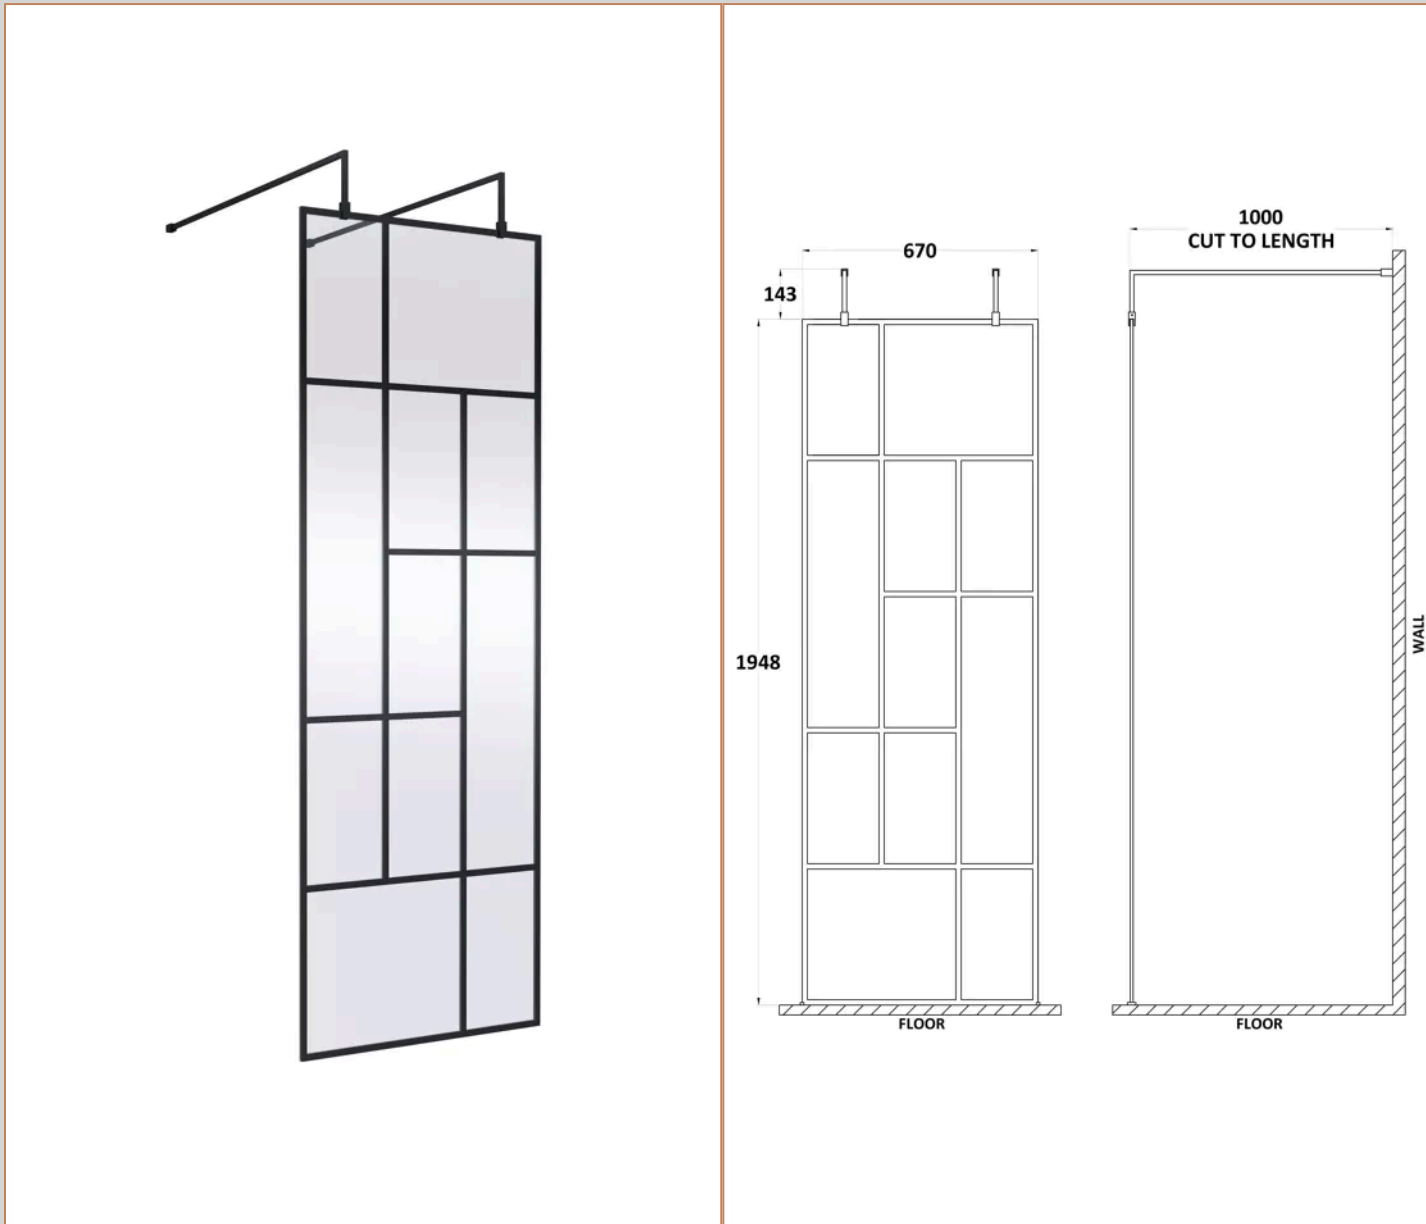

Sales Code: NWFafb070

Barcode: 5056883734469

Brand: nuie

Description: nuie 700mm Matt Black Abstract Frame Wetroom Screen

Product Dimensions

Product	1950 x 750 x 60mm (H x W x D)
Packaged	60 x 750 x 2070mm (H x W x D)
Nett Weight	31.1 kg
Packaged Weight	31.1 kg

Product Details

Country of Origin	China
Product Material	Aluminium
Colour/Finish	Matt Black
Style	Contemporary
Easy Clean	Yes
Ce Certified	Yes
Declaration Of Performance	Yes
Easy Fit	No
Enclosure Design	Frameless
Frame Finish	Matt Black
Glass Thickness	8 mm
Handles Included	No
Ukca Certified	Yes

Sales Code: FIX024

Barcode: 5056211847342

Brand: Hudson Reed

Description: Matt Black Wetroom Screen Support Arm

Product Dimensions

Product	15 x 150 x 1000mm (H x W x D)
Packaged	35 x 160 x 1020mm (H x W x D)
Nett Weight	0.67 kg
Packaged Weight	0.7 kg

Product Dimensions

Product	45 x 44 x 30mm (H x W x D)
Packaged	45 x 30 x 44mm (H x W x D)
Nett Weight	0.16 kg
Packaged Weight	0.16 kg

Product Details

Country of Origin	China
Product Material	Brass
Colour/Finish	Black
Style	Contemporary