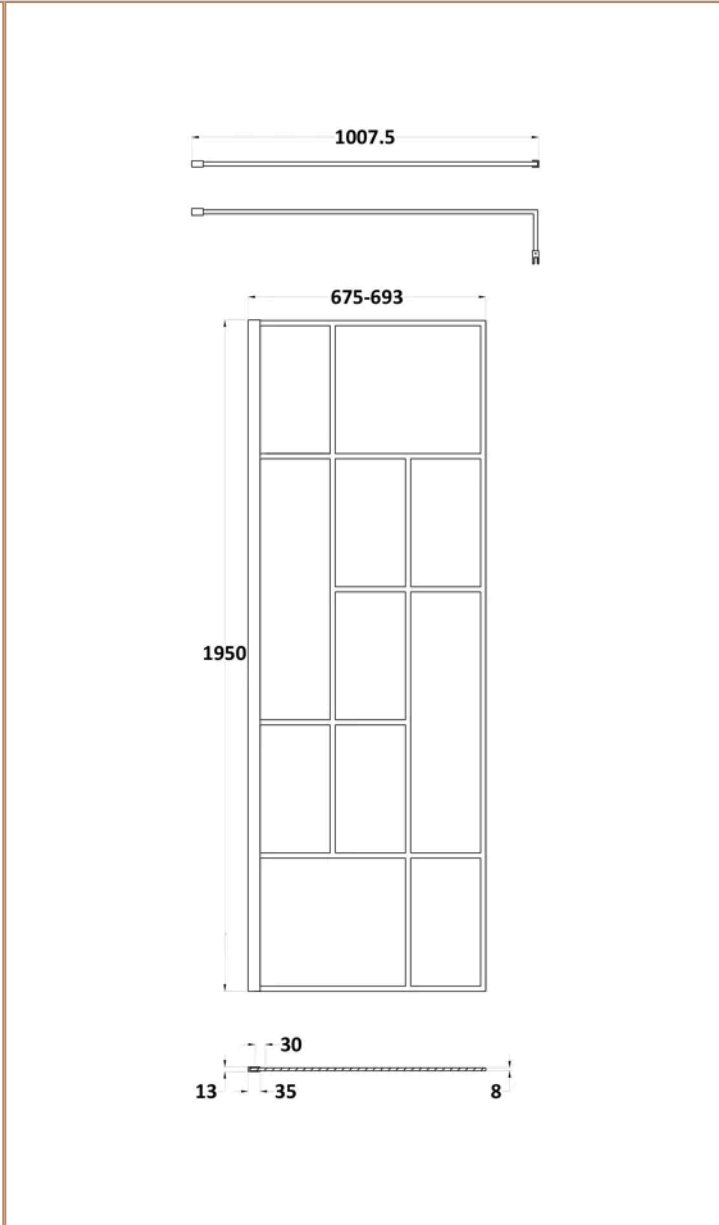

Sales Code: NWFafb070

Barcode: 5056883734469

Brand: nuie

Description: nuie 700mm Matt Black Abstract Frame Wetroom Screen

Product Dimensions

Product	1950 x 750 x 60mm (H x W x D)
Packaged	60 x 750 x 2070mm (H x W x D)
Nett Weight	31.1 kg
Packaged Weight	31.1 kg

Product Dimensions

Product	45 x 44 x 30mm (H x W x D)
Packaged	45 x 30 x 44mm (H x W x D)
Nett Weight	0.16 kg
Packaged Weight	0.16 kg

Product Details

Country of Origin	China
Product Material	Brass
Colour/Finish	Black
Style	Contemporary

Sales Code:
WRSFB070

Barcode: 5056462614113

Brand: Hudson
Reed

Description: Hudson Reed 700mm Matt Black Abstract Frame Wetroom Screen With Support Bar

Product Dimensions

Product	1950 x 700 x 14mm (H x W x D)
Packaged	65 x 750 x 2010mm (H x W x D)
Nett Weight	31.1 kg
Packaged Weight	31.1 kg