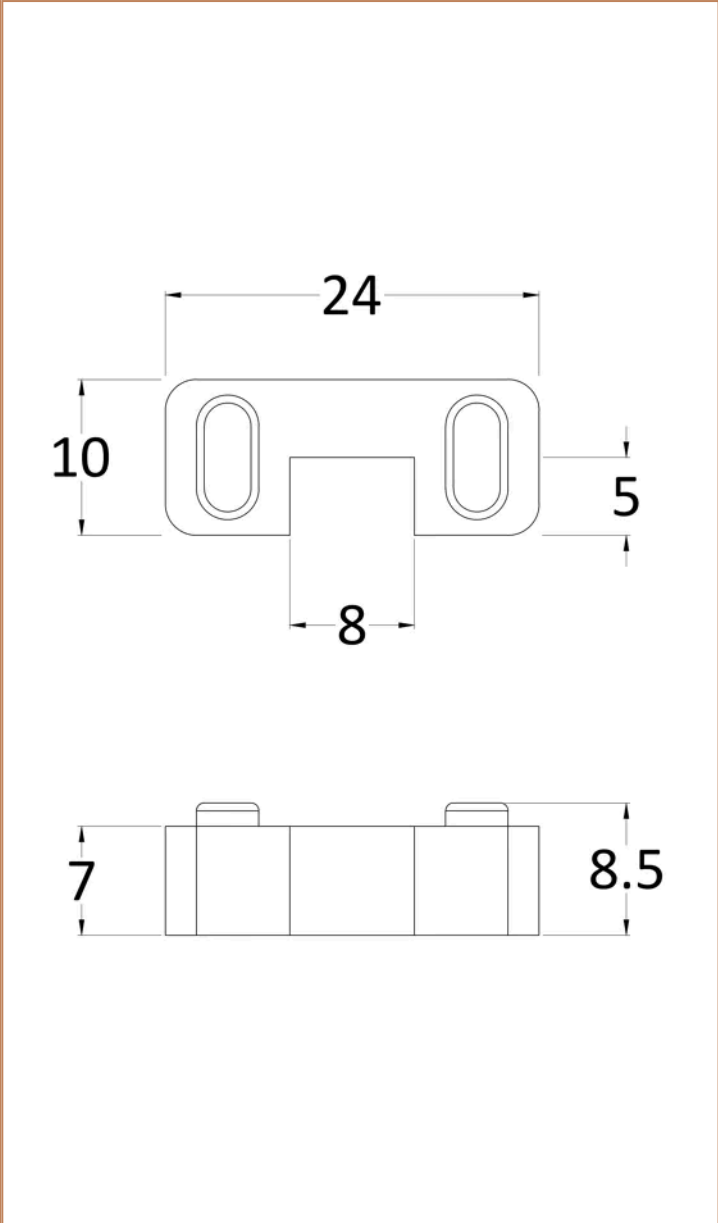

### Product Dimensions

Product	1950 x 810 x 60mm (H x W x D)
Packaged	60 x 810 x 2070mm (H x W x D)
Nett Weight	34.2 kg
Packaged Weight	34.2 kg

### Product Dimensions

Product	15 x 150 x 1000mm (H x W x D)
Packaged	35 x 160 x 1020mm (H x W x D)
Nett Weight	0.67 kg
Packaged Weight	0.7 kg

**Product Dimensions**

Product	45 x 44 x 30mm (H x W x D)
Packaged	45 x 30 x 44mm (H x W x D)
Nett Weight	0.16 kg
Packaged Weight	0.16 kg

**Product Details**

Country of Origin	China
Product Material	Brass
Colour/Finish	Black
Style	Contemporary

**Sales Code:**  
WRSFB076

**Barcode:** 5056462614120

**Brand:** Hudson  
Reed

**Description:** Hudson Reed 760mm Matt Black Abstract Frame Wetroom Screen With Support Bar

**Product Dimensions**

Product	1950 x 760 x 14mm (H x W x D)
Packaged	65 x 810 x 2010mm (H x W x D)
Nett Weight	34.2 kg
Packaged Weight	34.2 kg