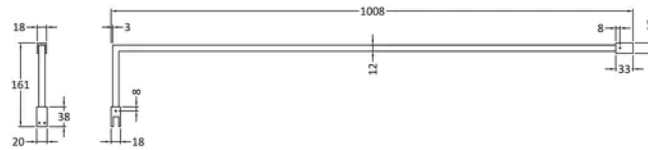

### Product Dimensions

Product	1950 x 810 x 60mm (H x W x D)
Packaged	60 x 810 x 2070mm (H x W x D)
Nett Weight	34.2 kg
Packaged Weight	34.2 kg

### Product Dimensions

Product	15 x 150 x 1000mm (H x W x D)
Packaged	35 x 160 x 1020mm (H x W x D)
Nett Weight	0.67 kg
Packaged Weight	0.7 kg

**Product Dimensions**

Product	45 x 44 x 30mm (H x W x D)
Packaged	45 x 30 x 44mm (H x W x D)
Nett Weight	0.16 kg
Packaged Weight	0.16 kg

**Product Details**

Country of Origin	China
Product Material	Brass
Colour/Finish	Black
Style	Contemporary