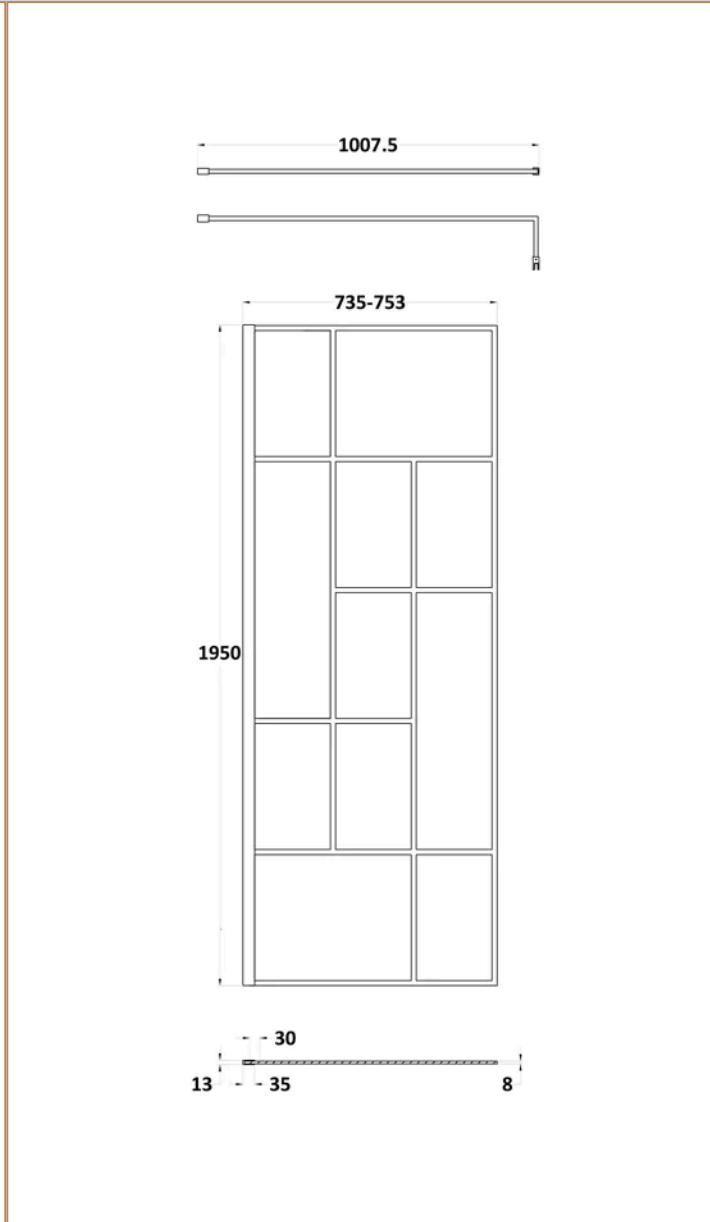

### Product Dimensions

Product	1950 x 810 x 60mm (H x W x D)
Packaged	60 x 810 x 2070mm (H x W x D)
Nett Weight	34.2 kg
Packaged Weight	34.2 kg

### Product Dimensions

Product	15 x 150 x 1000mm (H x W x D)
Packaged	35 x 160 x 1020mm (H x W x D)
Nett Weight	0.67 kg
Packaged Weight	0.7 kg

**Product Dimensions**

Product	45 x 44 x 30mm (H x W x D)
Packaged	45 x 30 x 44mm (H x W x D)
Nett Weight	0.16 kg
Packaged Weight	0.16 kg

**Product Details**

Country of Origin	China
Product Material	Brass
Colour/Finish	Black
Style	Contemporary

**Sales Code:**  
WRSFB076

**Barcode:** 5056462614120

**Brand:** Hudson  
Reed

**Description:** Hudson Reed 760mm Matt Black Abstract Frame Wetroom Screen With Support Bar

**Product Dimensions**

Product	1950 x 760 x 14mm (H x W x D)
Packaged	65 x 810 x 2010mm (H x W x D)
Nett Weight	34.2 kg
Packaged Weight	34.2 kg