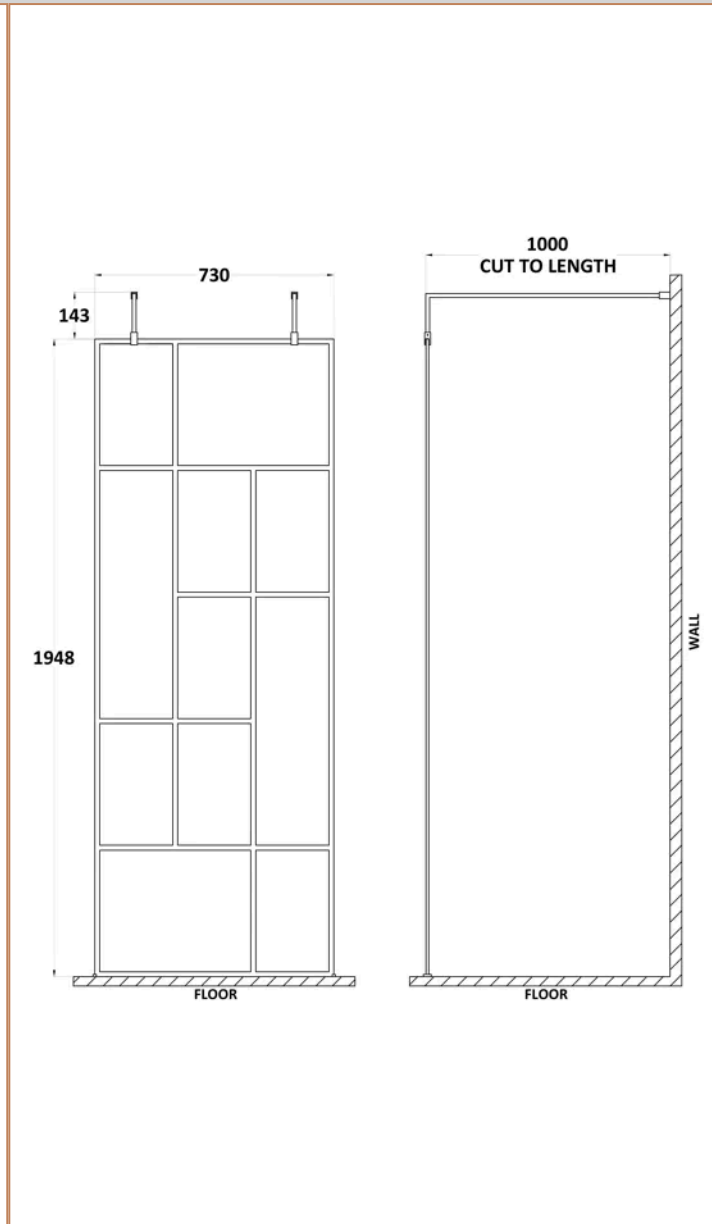

### Product Dimensions

Product	1950 x 810 x 60mm (H x W x D)
Packaged	60 x 810 x 2070mm (H x W x D)
Nett Weight	34.2 kg
Packaged Weight	34.2 kg

### Product Dimensions

Product	15 x 150 x 1000mm (H x W x D)
Packaged	35 x 160 x 1020mm (H x W x D)
Nett Weight	0.67 kg
Packaged Weight	0.7 kg

**Product Dimensions**

Product	45 x 44 x 30mm (H x W x D)
Packaged	45 x 30 x 44mm (H x W x D)
Nett Weight	0.16 kg
Packaged Weight	0.16 kg

**Product Details**

Country of Origin	China
Product Material	Brass
Colour/Finish	Black
Style	Contemporary