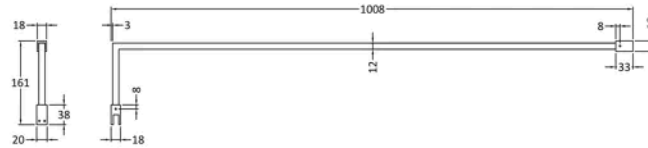

Sales Code: NWFafb11

Barcode: 5056883734599

Brand: nuie

Description: nuie 1100mm Matt Black Abstract Frame Wetroom Screen

Product Dimensions

Product	1950 x 1050 x 60mm (H x W x D)
Packaged	60 x 1150 x 2070mm (H x W x D)
Nett Weight	48.8 kg
Packaged Weight	48.8 kg

Sales Code: FIX024

Barcode: 5056211847342

Brand: Hudson Reed

Description: Matt Black Wetroom Screen Support Arm

Product Dimensions

Product	15 x 150 x 1000mm (H x W x D)
Packaged	35 x 160 x 1020mm (H x W x D)
Nett Weight	0.67 kg
Packaged Weight	0.7 kg

Product Dimensions

Product	45 x 44 x 30mm (H x W x D)
Packaged	45 x 30 x 44mm (H x W x D)
Nett Weight	0.16 kg
Packaged Weight	0.16 kg

Product Details

Country of Origin	China
Product Material	Brass
Colour/Finish	Black
Style	Contemporary

Sales Code:
WRSFB11

Barcode: 5056462614168

Brand: Hudson
Reed

Description: Hudson Reed 1100mm Matt Black Abstract Frame Wetroom Screen With Support Bar

Product Dimensions

Product	1950 x 1100 x 14mm (H x W x D)
Packaged	65 x 1150 x 2010mm (H x W x D)
Nett Weight	48.8 kg
Packaged Weight	48.8 kg