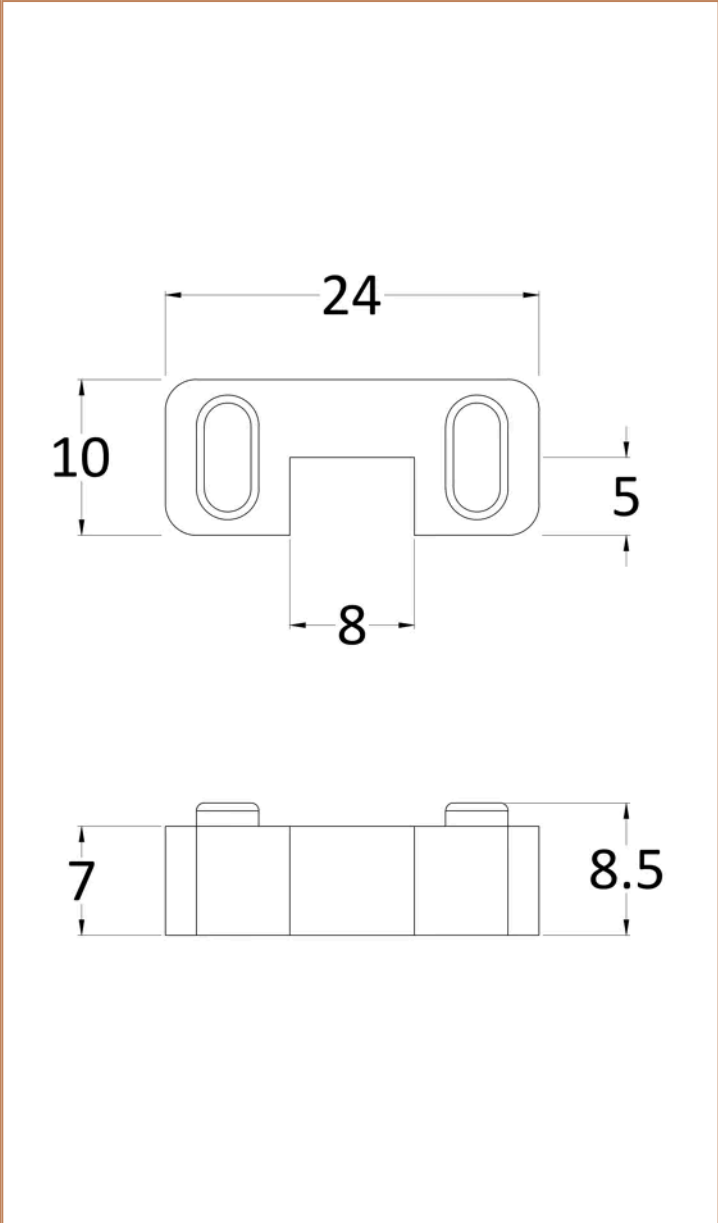

Sales Code: FIX024

Barcode: 5056211847342

Brand: Hudson Reed

Description: Matt Black Wetroom Screen Support Arm

Product Dimensions

Product	15 x 150 x 1000mm (H x W x D)
Packaged	35 x 160 x 1020mm (H x W x D)
Nett Weight	0.67 kg
Packaged Weight	0.7 kg

Product Dimensions

Product	45 x 44 x 30mm (H x W x D)
Packaged	45 x 30 x 44mm (H x W x D)
Nett Weight	0.16 kg
Packaged Weight	0.16 kg

Product Details

Country of Origin	China
Product Material	Brass
Colour/Finish	Black
Style	Contemporary

Sales Code:
WRSFB11

Barcode: 5056462614168

Brand: Hudson
Reed

Description: Hudson Reed 1100mm Matt Black Abstract Frame Wetroom Screen With Support Bar

Product Dimensions

Product	1950 x 1100 x 14mm (H x W x D)
Packaged	65 x 1150 x 2010mm (H x W x D)
Nett Weight	48.8 kg
Packaged Weight	48.8 kg