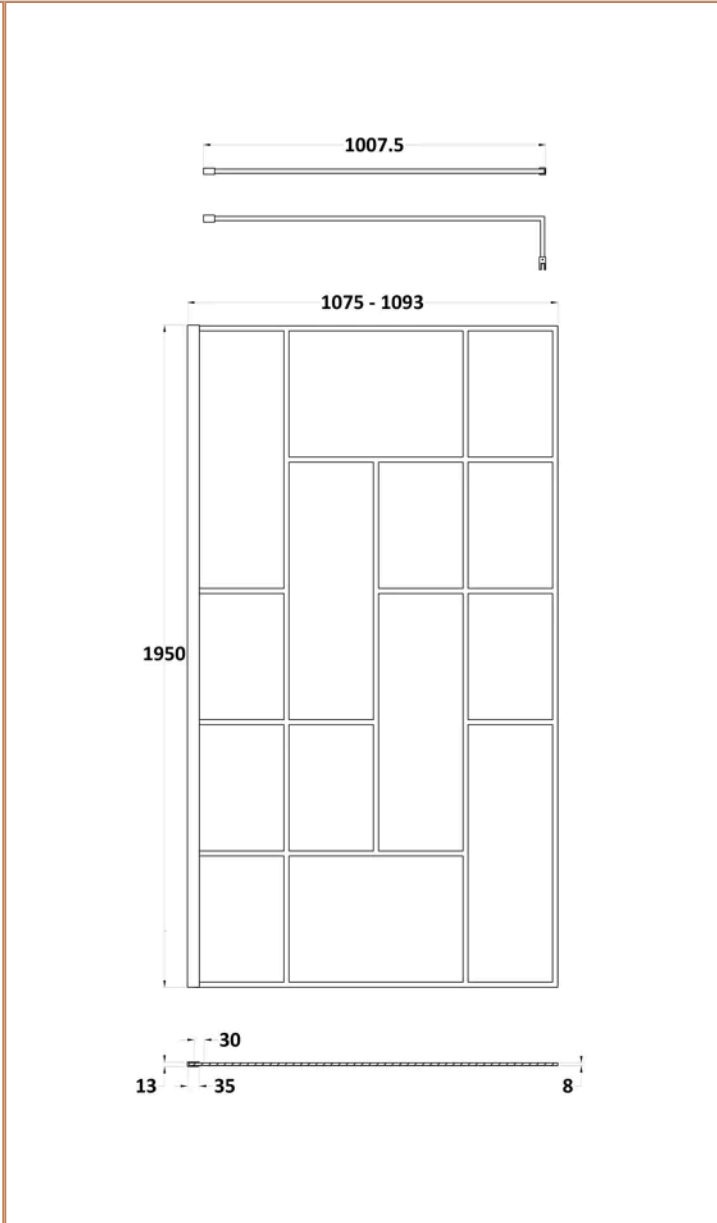

Product Dimensions

Product	45 x 44 x 30mm (H x W x D)
Packaged	45 x 30 x 44mm (H x W x D)
Nett Weight	0.16 kg
Packaged Weight	0.16 kg

Product Details

Country of Origin	China
Product Material	Brass
Colour/Finish	Black
Style	Contemporary

Sales Code:
WRSFB11

Barcode: 5056462614168

Brand: Hudson
Reed

Description: Hudson Reed 1100mm Matt Black Abstract Frame Wetroom Screen With Support Bar

Product Dimensions

Product	1950 x 1100 x 14mm (H x W x D)
Packaged	65 x 1150 x 2010mm (H x W x D)
Nett Weight	48.8 kg
Packaged Weight	48.8 kg