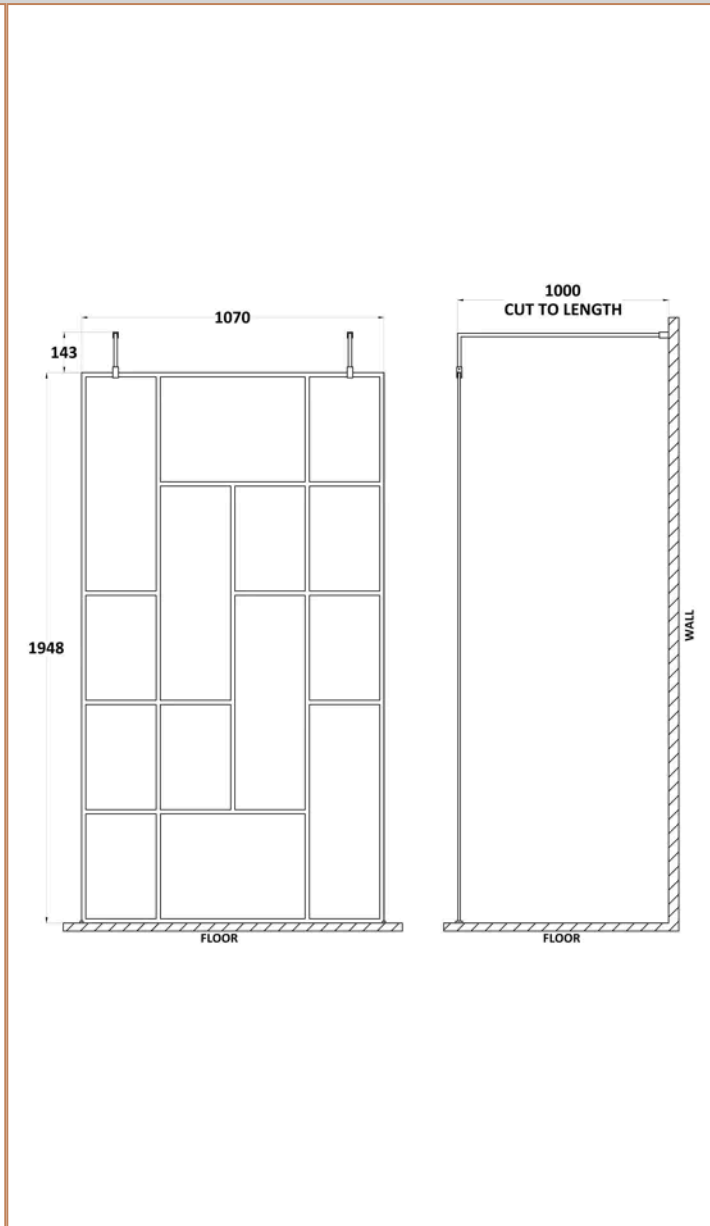

Sales Code: NWFafb11

Barcode: 5056883734599

Brand: nuie

Description: nuie 1100mm Matt Black Abstract Frame Wetroom Screen

Product Dimensions

Product	1950 x 1050 x 60mm (H x W x D)
Packaged	60 x 1150 x 2070mm (H x W x D)
Nett Weight	48.8 kg
Packaged Weight	48.8 kg

Sales Code: FIX024

Barcode: 5056211847342

Brand: Hudson Reed

Description: Matt Black Wetroom Screen Support Arm

Product Dimensions

Product	15 x 150 x 1000mm (H x W x D)
Packaged	35 x 160 x 1020mm (H x W x D)
Nett Weight	0.67 kg
Packaged Weight	0.7 kg

Product Dimensions

Product	45 x 44 x 30mm (H x W x D)
Packaged	45 x 30 x 44mm (H x W x D)
Nett Weight	0.16 kg
Packaged Weight	0.16 kg

Product Details

Country of Origin	China
Product Material	Brass
Colour/Finish	Black
Style	Contemporary