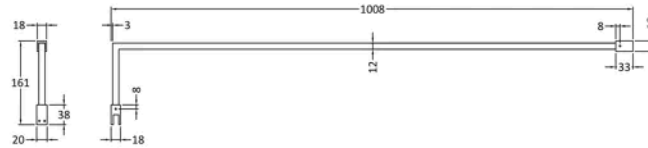

**Sales Code:** NWFafb090

**Barcode:** 5056883734575

**Brand:** nuie

**Description:** nuie 9 900mm Matt Black Abstract Frame Wetroom Screen

**Product Dimensions**

Product	1950 x 900 x 60mm (H x W x D)
Packaged	60 x 950 x 2070mm (H x W x D)
Nett Weight	40.3 kg
Packaged Weight	40.3 kg

**Sales Code:** FIX024

**Barcode:** 5056211847342

**Brand:** Hudson Reed

**Description:** Matt Black Wetroom Screen Support Arm

**Product Dimensions**

Product	15 x 150 x 1000mm (H x W x D)
Packaged	35 x 160 x 1020mm (H x W x D)
Nett Weight	0.67 kg
Packaged Weight	0.7 kg

**Product Dimensions**

Product	45 x 44 x 30mm (H x W x D)
Packaged	45 x 30 x 44mm (H x W x D)
Nett Weight	0.16 kg
Packaged Weight	0.16 kg

**Product Details**

Country of Origin	China
Product Material	Brass
Colour/Finish	Black
Style	Contemporary

**Sales Code:**  
WRSFB090

**Barcode:** 5056462614144

**Brand:** Hudson  
Reed

**Description:** Hudson Reed 900mm Matt Black Abstract Frame Wetroom Screen With Support Bar

**Product Dimensions**

Product	1950 x 900 x 14mm (H x W x D)
Packaged	65 x 950 x 2010mm (H x W x D)
Nett Weight	40.3 kg
Packaged Weight	40.3 kg