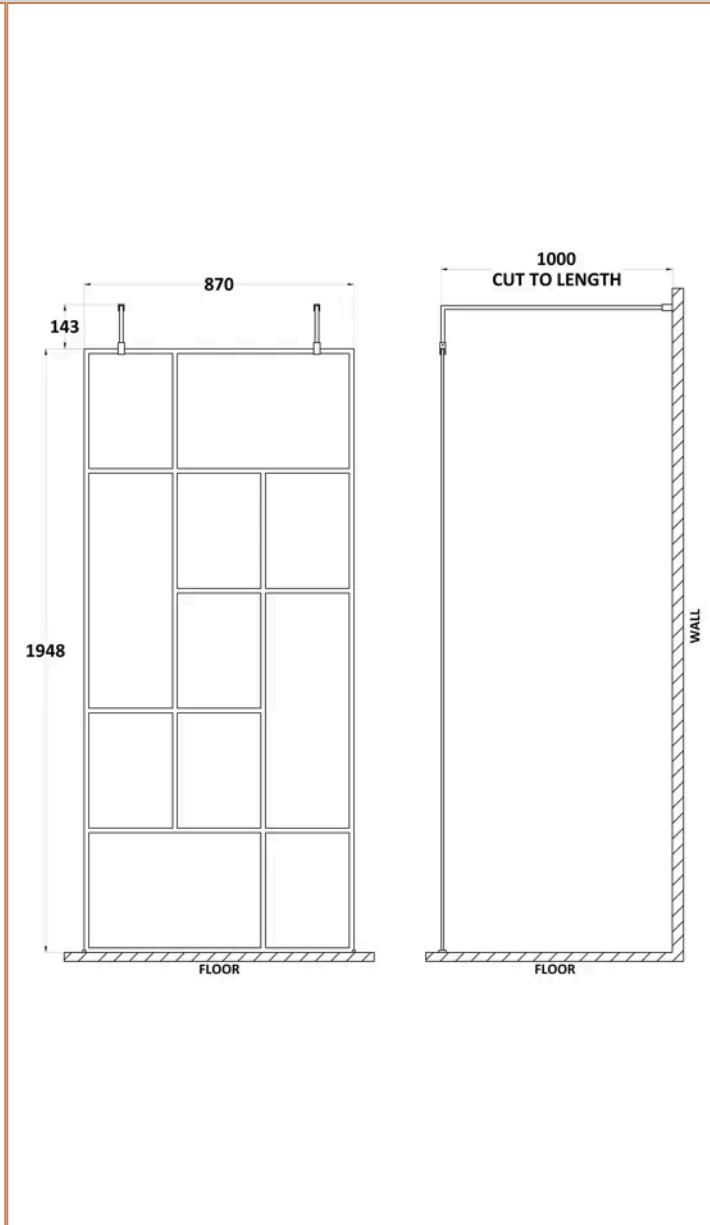

**Sales Code:** NWFafb090

**Barcode:** 5056883734575

**Brand:** nuie

**Description:** nuie 9 900mm Matt Black Abstract Frame Wetroom Screen

**Product Dimensions**

Product	1950 x 900 x 60mm (H x W x D)
Packaged	60 x 950 x 2070mm (H x W x D)
Nett Weight	40.3 kg
Packaged Weight	40.3 kg

**Sales Code:** FIX024

**Barcode:** 5056211847342

**Brand:** Hudson Reed

**Description:** Matt Black Wetroom Screen Support Arm

**Product Dimensions**

Product	15 x 150 x 1000mm (H x W x D)
Packaged	35 x 160 x 1020mm (H x W x D)
Nett Weight	0.67 kg
Packaged Weight	0.7 kg

**Product Dimensions**

Product	45 x 44 x 30mm (H x W x D)
Packaged	45 x 30 x 44mm (H x W x D)
Nett Weight	0.16 kg
Packaged Weight	0.16 kg

**Product Details**

Country of Origin	China
Product Material	Brass
Colour/Finish	Black
Style	Contemporary

**Sales Code:**  
WRSFB090

**Barcode:** 5056462614144

**Brand:** Hudson  
Reed

**Description:** Hudson Reed 900mm Matt Black Abstract Frame Wetroom Screen With Support Bar

**Product Dimensions**

Product	1950 x 900 x 14mm (H x W x D)
Packaged	65 x 950 x 2010mm (H x W x D)
Nett Weight	40.3 kg
Packaged Weight	40.3 kg