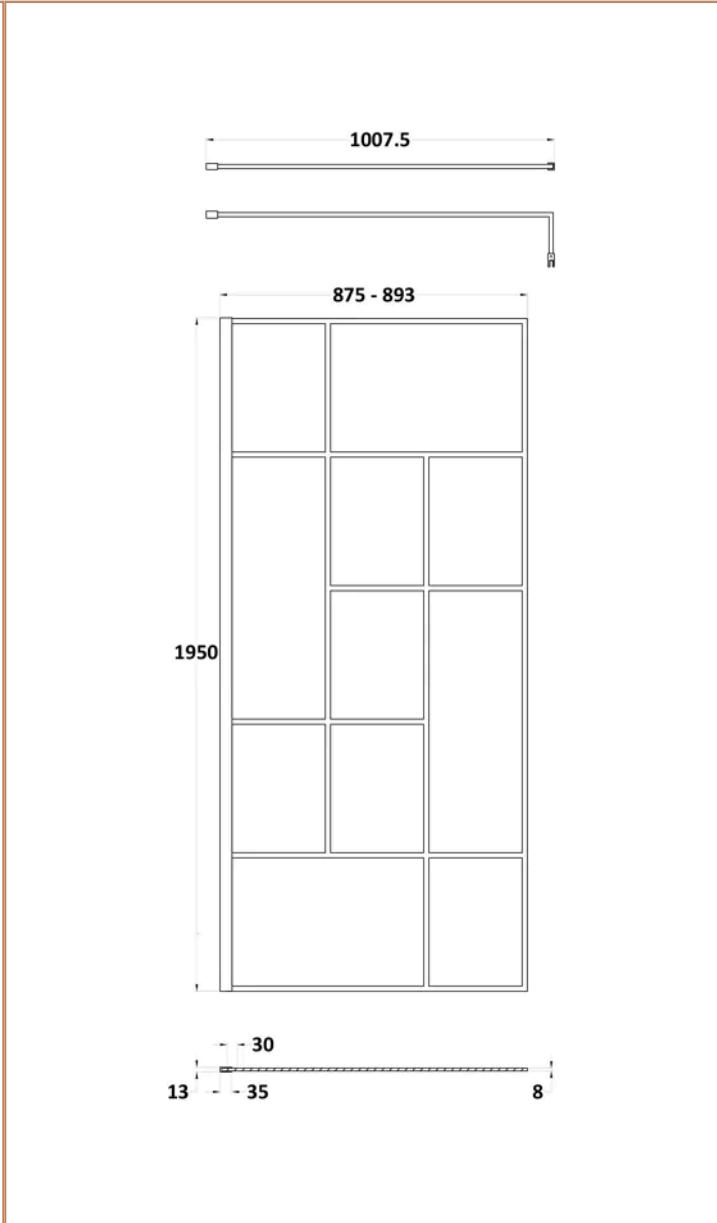

**Sales Code:** NWFafb090

**Barcode:** 5056883734575

**Brand:** nuie

**Description:** nuie 9 900mm Matt Black Abstract Frame Wetroom Screen

**Product Dimensions**

Product	1950 x 900 x 60mm (H x W x D)
Packaged	60 x 950 x 2070mm (H x W x D)
Nett Weight	40.3 kg
Packaged Weight	40.3 kg

**Product Dimensions**

Product	45 x 44 x 30mm (H x W x D)
Packaged	45 x 30 x 44mm (H x W x D)
Nett Weight	0.16 kg
Packaged Weight	0.16 kg

**Product Details**

Country of Origin	China
Product Material	Brass
Colour/Finish	Black
Style	Contemporary

**Sales Code:**  
WRSFB090

**Barcode:** 5056462614144

**Brand:** Hudson  
Reed

**Description:** Hudson Reed 900mm Matt Black Abstract Frame Wetroom Screen With Support Bar

**Product Dimensions**

Product	1950 x 900 x 14mm (H x W x D)
Packaged	65 x 950 x 2010mm (H x W x D)
Nett Weight	40.3 kg
Packaged Weight	40.3 kg