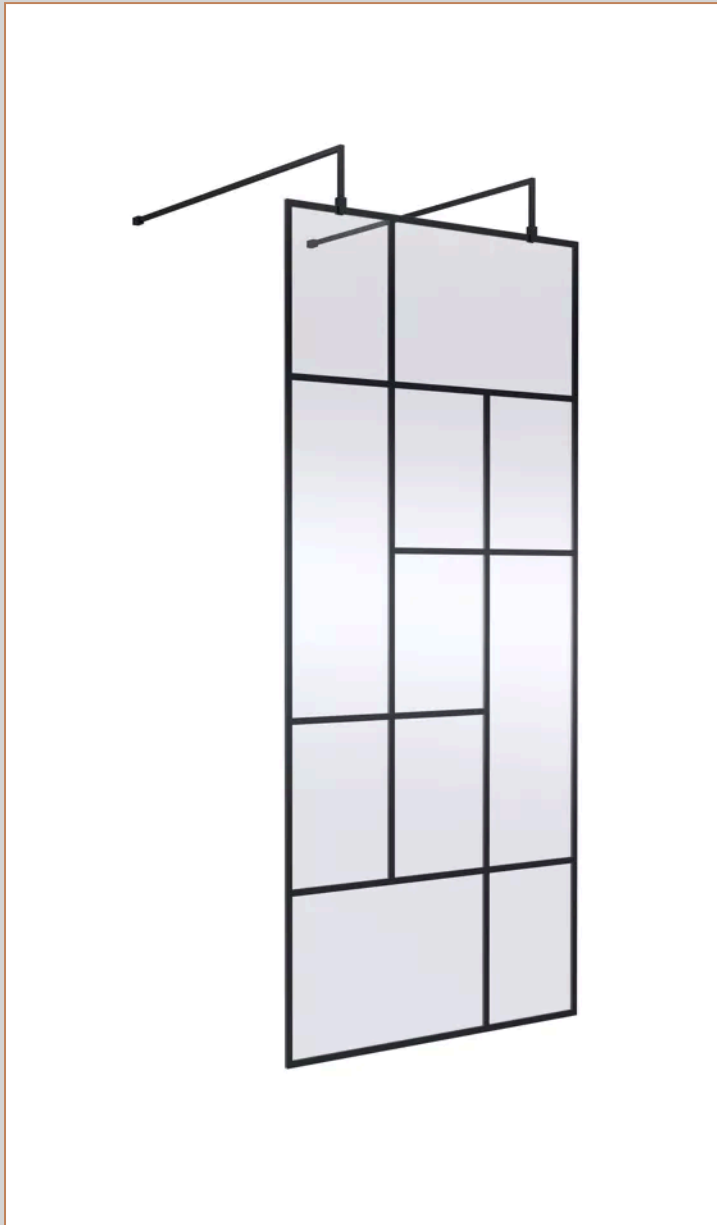

**Sales Code:** NWFafb090

**Barcode:** 5056883734575

**Brand:** nuie

**Description:** nuie 9 900mm Matt Black Abstract Frame Wetroom Screen

**Product Dimensions**

Product	1950 x 900 x 60mm (H x W x D)
Packaged	60 x 950 x 2070mm (H x W x D)
Nett Weight	40.3 kg
Packaged Weight	40.3 kg

**Product Details**

Country of Origin	China
Product Material	Aluminium
Colour/Finish	Matt Black
Style	Contemporary
Easy Clean	Yes
Ce Certified	Yes
Declaration Of Performance	Yes
Easy Fit	No
Enclosure Design	Frameless
Frame Finish	Matt Black
Glass Thickness	8 mm
Handles Included	No
Ukca Certified	Yes

**Sales Code:** FIX024

**Barcode:** 5056211847342

**Brand:** Hudson Reed

**Description:** Matt Black Wetroom Screen Support Arm

**Product Dimensions**

Product	15 x 150 x 1000mm (H x W x D)
Packaged	35 x 160 x 1020mm (H x W x D)
Nett Weight	0.67 kg
Packaged Weight	0.7 kg