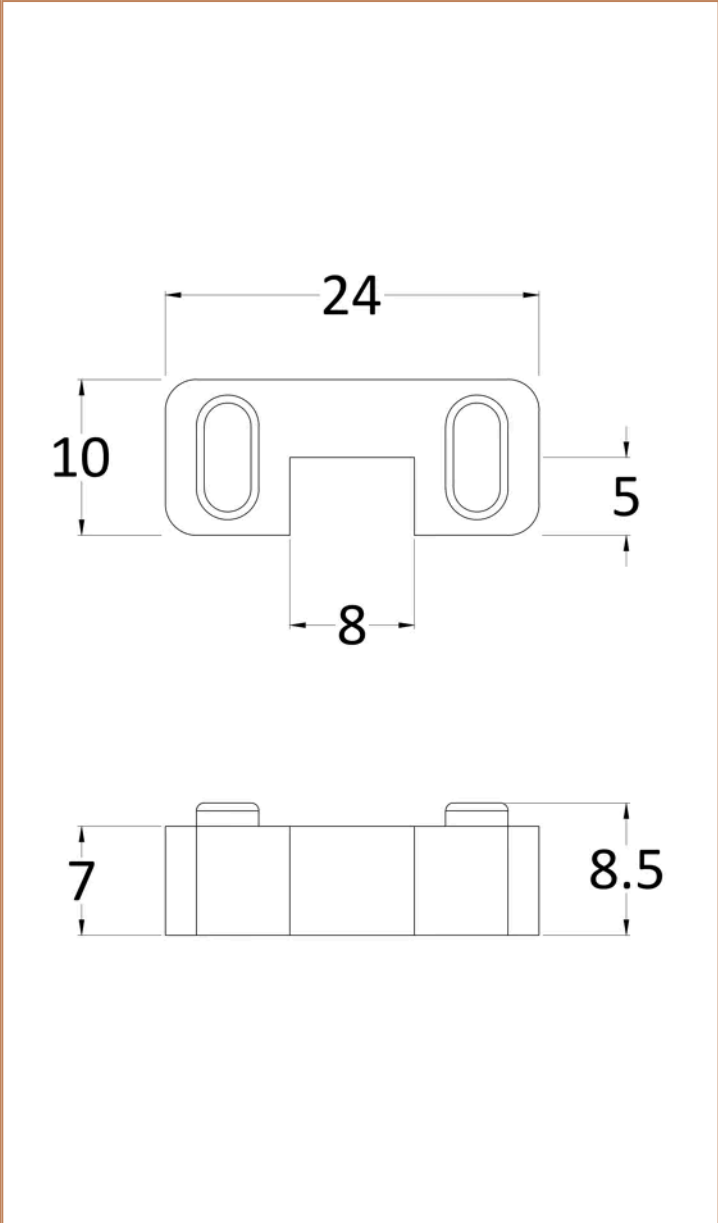

**Sales Code:** NWFafb090

**Barcode:** 5056883734575

**Brand:** nuie

**Description:** nuie 9 900mm Matt Black Abstract Frame Wetroom Screen

**Product Dimensions**

Product	1950 x 900 x 60mm (H x W x D)
Packaged	60 x 950 x 2070mm (H x W x D)
Nett Weight	40.3 kg
Packaged Weight	40.3 kg

**Sales Code:** FIX024

**Barcode:** 5056211847342

**Brand:** Hudson Reed

**Description:** Matt Black Wetroom Screen Support Arm

**Product Dimensions**

Product	15 x 150 x 1000mm (H x W x D)
Packaged	35 x 160 x 1020mm (H x W x D)
Nett Weight	0.67 kg
Packaged Weight	0.7 kg

**Product Dimensions**

Product	45 x 44 x 30mm (H x W x D)
Packaged	45 x 30 x 44mm (H x W x D)
Nett Weight	0.16 kg
Packaged Weight	0.16 kg

**Product Details**

Country of Origin	China
Product Material	Brass
Colour/Finish	Black
Style	Contemporary

**Sales Code:**  
WRSFB090

**Barcode:** 5056462614144

**Brand:** Hudson  
Reed

**Description:** Hudson Reed 900mm Matt Black Abstract Frame Wetroom Screen With Support Bar

**Product Dimensions**

Product	1950 x 900 x 14mm (H x W x D)
Packaged	65 x 950 x 2010mm (H x W x D)
Nett Weight	40.3 kg
Packaged Weight	40.3 kg