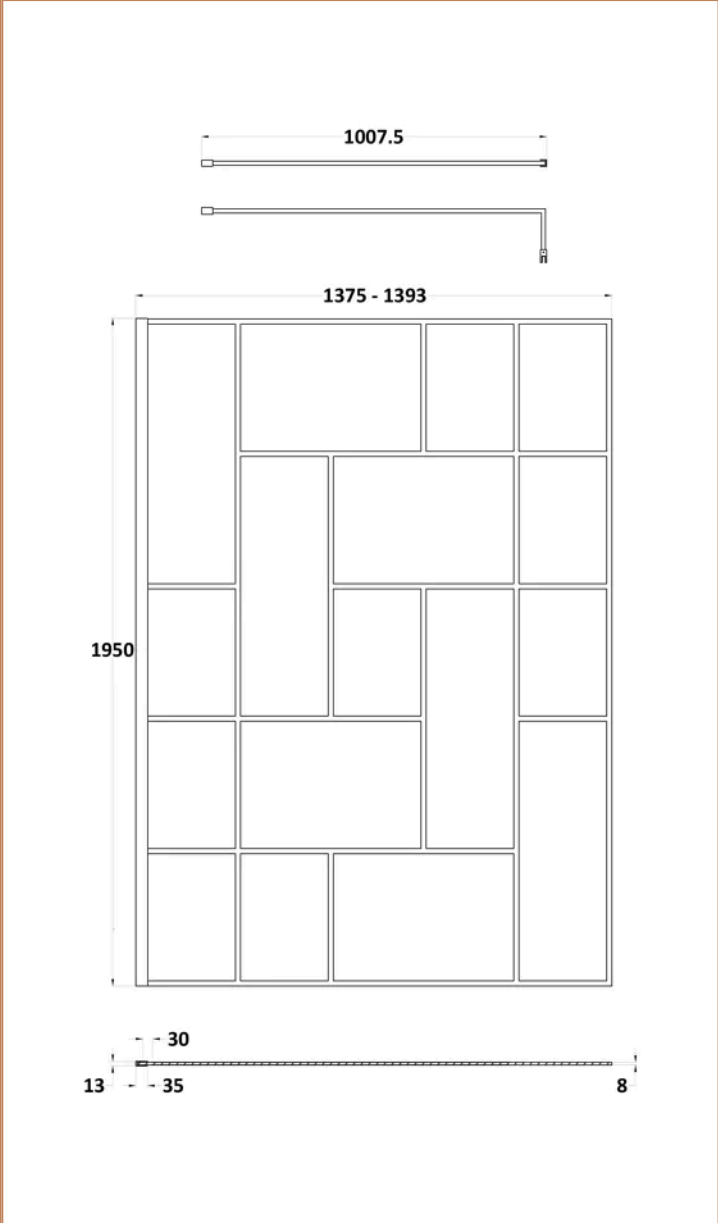

Product Dimensions

Product	45 x 44 x 30mm (H x W x D)
Packaged	45 x 30 x 44mm (H x W x D)
Nett Weight	0.16 kg
Packaged Weight	0.16 kg

Product Details

Country of Origin	China
Product Material	Brass
Colour/Finish	Black
Style	Contemporary

Sales Code:
WRSFB14

Barcode: 5056462614182

Brand: Hudson Reed

Description: Hudson Reed 1400mm Matt Black Abstract Frame Wetroom Screen With Support Bar

Product Dimensions	
Product	1950 x 1400 x 14mm (H x W x D)
Packaged	65 x 1450 x 2010mm (H x W x D)
Nett Weight	62.7 kg
Packaged Weight	62.7 kg
Product Details	
Country of Origin	China
Product Material	Aluminium
Colour/Finish	Matt Black
Style	Contemporary
Fixings Included	Yes
Easy Clean	Yes
Adjustment Max	1393
Adjustment Min	1375
Ce Certified	Yes
Declaration Of Performance	Yes
Easy Fit	No
Enclosure Design	Framed
Frame Finish	Matt Black
Glass Thickness	8 mm
Handles Included	No
Support Bar Included	Yes
Ukca Certified	Yes