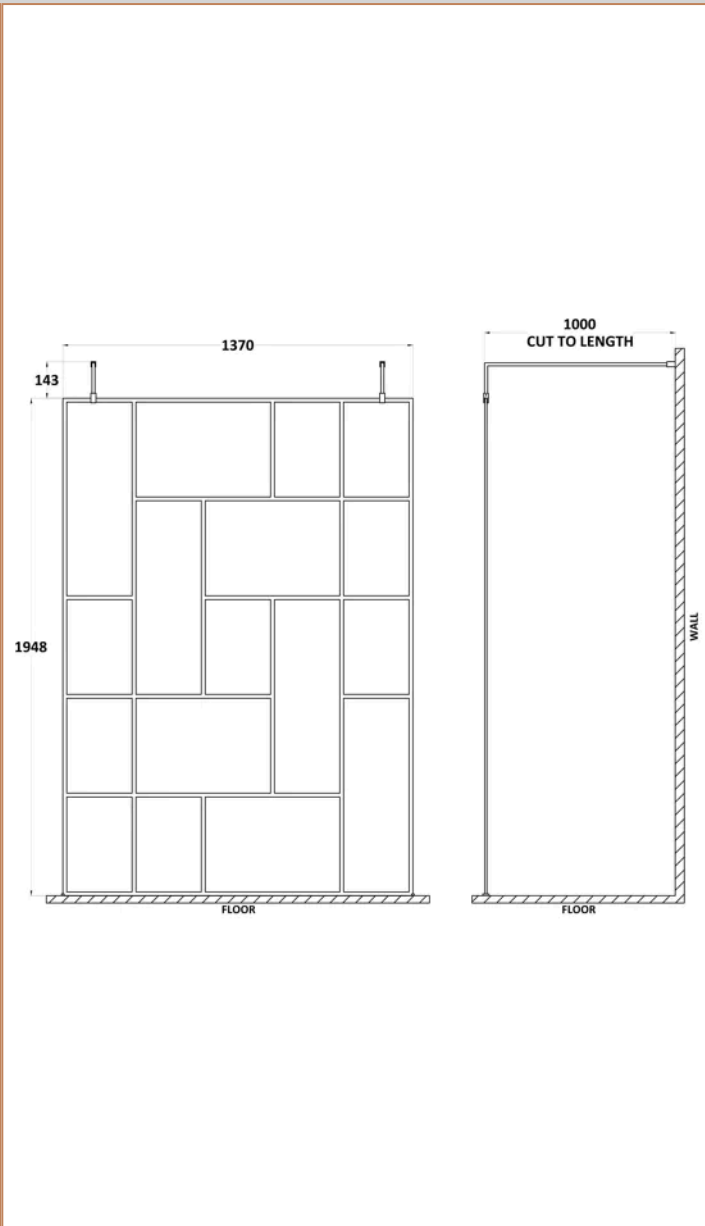

Sales Code: NWFafb14

Barcode: 5056883734612

Brand: nuie

Description: nuie 1400mm Matt Black Abstract Frame Wetroom Screen

Product Dimensions

Product	1950 x 1450 x 60mm (H x W x D)
Packaged	60 x 1450 x 2070mm (H x W x D)
Nett Weight	62.7 kg
Packaged Weight	62.7 kg

Sales Code: FIX024

Barcode: 5056211847342

Brand: Hudson Reed

Description: Matt Black Wetroom Screen Support Arm

Product Dimensions

Product	15 x 150 x 1000mm (H x W x D)
Packaged	35 x 160 x 1020mm (H x W x D)
Nett Weight	0.67 kg
Packaged Weight	0.7 kg

Product Dimensions

Product	45 x 44 x 30mm (H x W x D)
Packaged	45 x 30 x 44mm (H x W x D)
Nett Weight	0.16 kg
Packaged Weight	0.16 kg

Product Details

Country of Origin	China
Product Material	Brass
Colour/Finish	Black
Style	Contemporary

Sales Code:
WRSFB14

Barcode: 5056462614182

Brand: Hudson Reed

Description: Hudson Reed 1400mm Matt Black Abstract Frame Wetroom Screen With Support Bar

Product Dimensions	
Product	1950 x 1400 x 14mm (H x W x D)
Packaged	65 x 1450 x 2010mm (H x W x D)
Nett Weight	62.7 kg
Packaged Weight	62.7 kg
Product Details	
Country of Origin	China
Product Material	Aluminium
Colour/Finish	Matt Black
Style	Contemporary
Fixings Included	Yes
Easy Clean	Yes
Adjustment Max	1393
Adjustment Min	1375
Ce Certified	Yes
Declaration Of Performance	Yes
Easy Fit	No
Enclosure Design	Framed
Frame Finish	Matt Black
Glass Thickness	8 mm
Handles Included	No
Support Bar Included	Yes
Ukca Certified	Yes