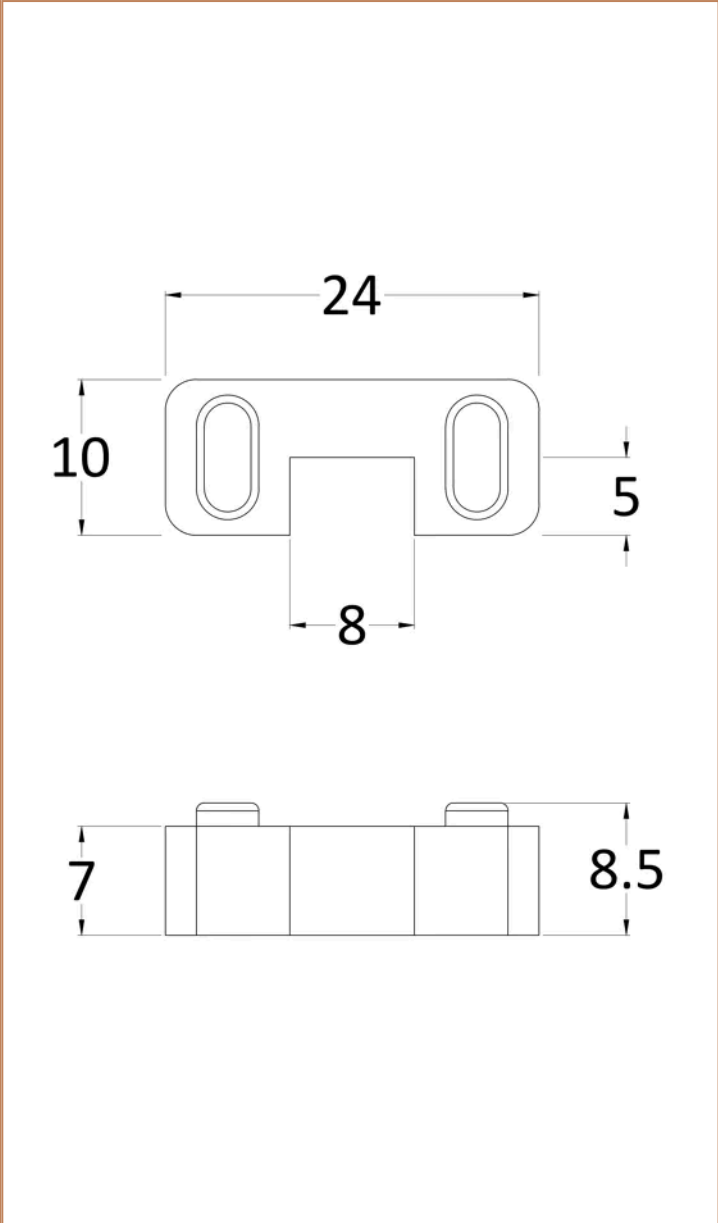

Sales Code: FIX024

Barcode: 5056211847342

Brand: Hudson Reed

Description: Matt Black Wetroom Screen Support Arm

Product Dimensions

Product	15 x 150 x 1000mm (H x W x D)
Packaged	35 x 160 x 1020mm (H x W x D)
Nett Weight	0.67 kg
Packaged Weight	0.7 kg

Product Dimensions

Product	45 x 44 x 30mm (H x W x D)
Packaged	45 x 30 x 44mm (H x W x D)
Nett Weight	0.16 kg
Packaged Weight	0.16 kg

Product Details

Country of Origin	China
Product Material	Brass
Colour/Finish	Black
Style	Contemporary

Sales Code:
WRSFB14

Barcode: 5056462614182

Brand: Hudson Reed

Description: Hudson Reed 1400mm Matt Black Abstract Frame Wetroom Screen With Support Bar

Product Dimensions	
Product	1950 x 1400 x 14mm (H x W x D)
Packaged	65 x 1450 x 2010mm (H x W x D)
Nett Weight	62.7 kg
Packaged Weight	62.7 kg
Product Details	
Country of Origin	China
Product Material	Aluminium
Colour/Finish	Matt Black
Style	Contemporary
Fixings Included	Yes
Easy Clean	Yes
Adjustment Max	1393
Adjustment Min	1375
Ce Certified	Yes
Declaration Of Performance	Yes
Easy Fit	No
Enclosure Design	Framed
Frame Finish	Matt Black
Glass Thickness	8 mm
Handles Included	No
Support Bar Included	Yes
Ukca Certified	Yes