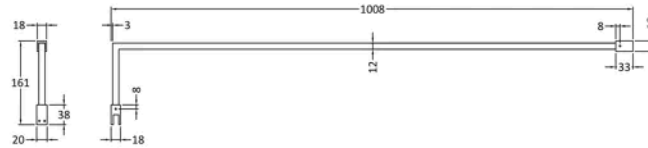

Sales Code: NWFafb14

Barcode: 5056883734612

Brand: nuie

Description: nuie 1400mm Matt Black Abstract Frame Wetroom Screen

Product Dimensions

Product	1950 x 1450 x 60mm (H x W x D)
Packaged	60 x 1450 x 2070mm (H x W x D)
Nett Weight	62.7 kg
Packaged Weight	62.7 kg

Sales Code: FIX024

Barcode: 5056211847342

Brand: Hudson Reed

Description: Matt Black Wetroom Screen Support Arm

Product Dimensions

Product	15 x 150 x 1000mm (H x W x D)
Packaged	35 x 160 x 1020mm (H x W x D)
Nett Weight	0.67 kg
Packaged Weight	0.7 kg

Product Dimensions

Product	45 x 44 x 30mm (H x W x D)
Packaged	45 x 30 x 44mm (H x W x D)
Nett Weight	0.16 kg
Packaged Weight	0.16 kg

Product Details

Country of Origin	China
Product Material	Brass
Colour/Finish	Black
Style	Contemporary

Sales Code:
WRSFB14

Barcode: 5056462614182

Brand: Hudson Reed

Description: Hudson Reed 1400mm Matt Black Abstract Frame Wetroom Screen With Support Bar

Product Dimensions	
Product	1950 x 1400 x 14mm (H x W x D)
Packaged	65 x 1450 x 2010mm (H x W x D)
Nett Weight	62.7 kg
Packaged Weight	62.7 kg
Product Details	
Country of Origin	China
Product Material	Aluminium
Colour/Finish	Matt Black
Style	Contemporary
Fixings Included	Yes
Easy Clean	Yes
Adjustment Max	1393
Adjustment Min	1375
Ce Certified	Yes
Declaration Of Performance	Yes
Easy Fit	No
Enclosure Design	Framed
Frame Finish	Matt Black
Glass Thickness	8 mm
Handles Included	No
Support Bar Included	Yes
Ukca Certified	Yes